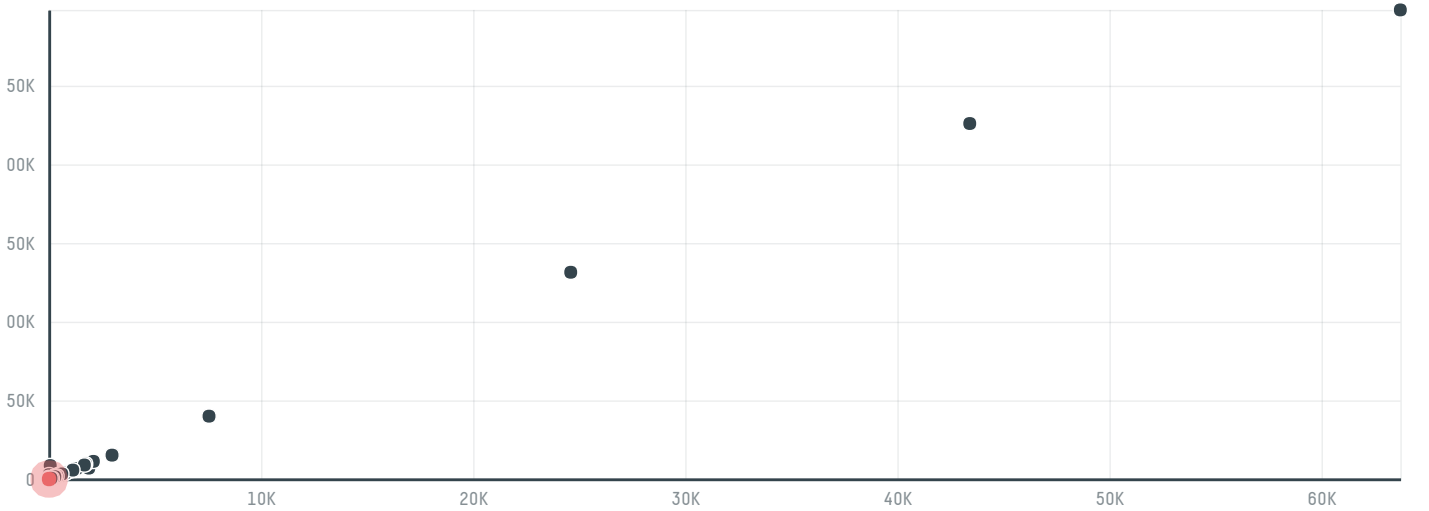

MUNICIPALITY	SOY DEFORESTATION RISK FOR FEED	CO2 EMISSIONS RISK FROM SOY DEFORESTATION FOR FEED (T CO2)
IPUMIRIM	0ha	0t CO2

BIOME	SOY DEFORESTATION RISK FOR FEED	CO2 EMISSIONS RISK FROM SOY DEFORESTATION FOR FEED (T CO2)
MATA ATLANTICA	0ha	0t CO2

COMPARING COMPANIES IMPORTING CHICKEN FROM BRAZIL IN 2018

Trase is a partnership between

In collaboration with

Donors

This website uses cookies to provide you with an improved user experience. By continuing to browse this site, you consent to the use of cookies and similar technologies. Please visit our [privacy policy](#) for further details.

I AGREE