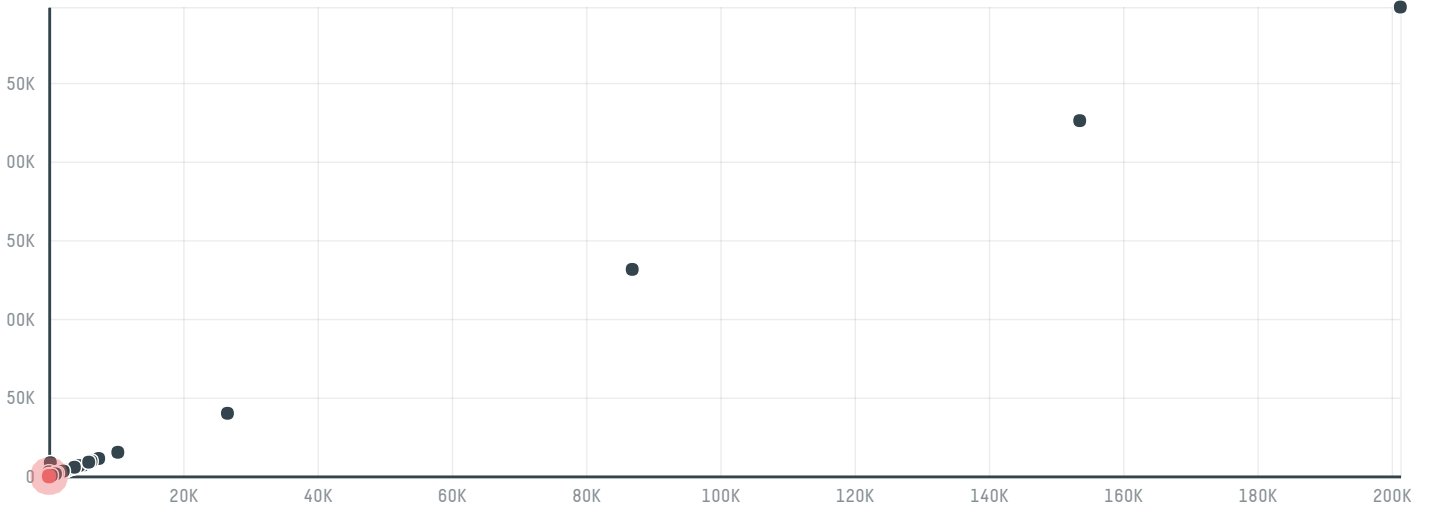

MUNICIPALITY	SOY DEFORESTATION RISK FOR FEED	CO2 EMISSIONS RISK FROM SOY DEFORESTATION FOR FEED (T CO2)
IPUMIRIM	0ha	0t CO2

BIOME	SOY DEFORESTATION RISK FOR FEED	CO2 EMISSIONS RISK FROM SOY DEFORESTATION FOR FEED (T CO2)
MATA ATLANTICA	0ha	0t CO2

COMPARING COMPANIES IMPORTING CHICKEN FROM BRAZIL IN 2018

Trase is a partnership between

In collaboration with

Donors

This website uses cookies to provide you with an improved user experience. By continuing to browse this site, you consent to the use of cookies and similar technologies. Please visit our [privacy policy](#) for further details.

I AGREE