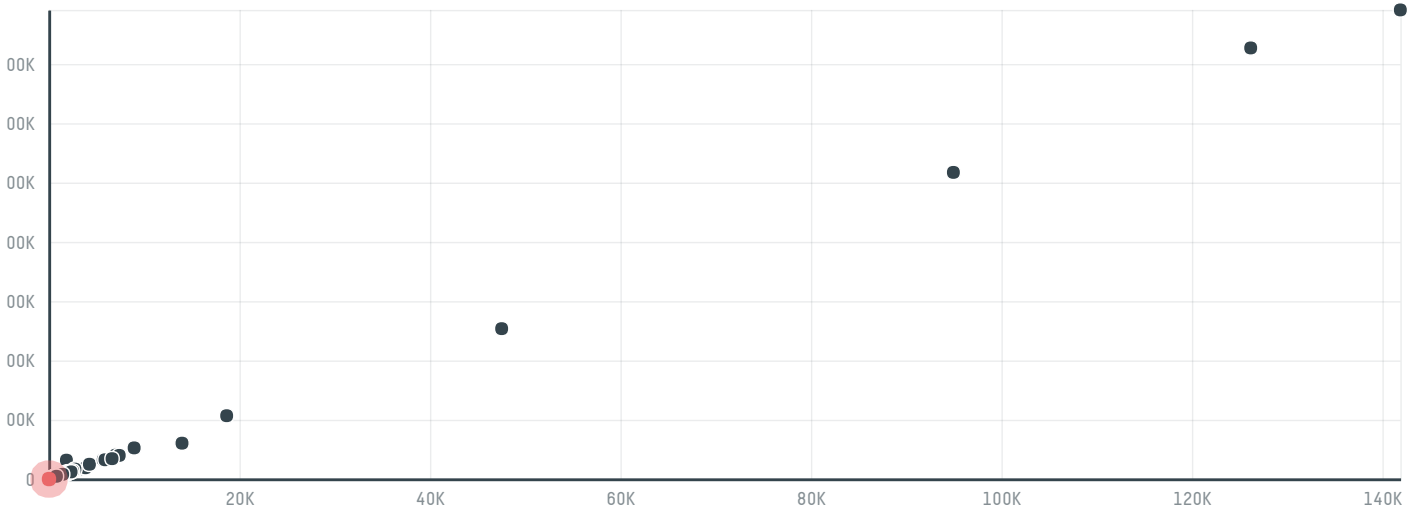

MUNICIPALITY	SOY DEFORESTATION RISK FOR FEED	CO2 EMISSIONS RISK FROM SOY DEFORESTATION FOR FEED (T CO2)
PATO BRANCO	0ha	0t CO2

BIOME	SOY DEFORESTATION RISK FOR FEED	CO2 EMISSIONS RISK FROM SOY DEFORESTATION FOR FEED (T CO2)
MATA ATLANTICA	0ha	0t CO2

COMPARING COMPANIES IMPORTING CHICKEN FROM BRAZIL IN 2017

Trase is a partnership between

In collaboration with

Donors

This website uses cookies to provide you with an improved user experience. By continuing to browse this site, you consent to the use of cookies and similar technologies. Please visit our [privacy policy](#) for further details.

I AGREE