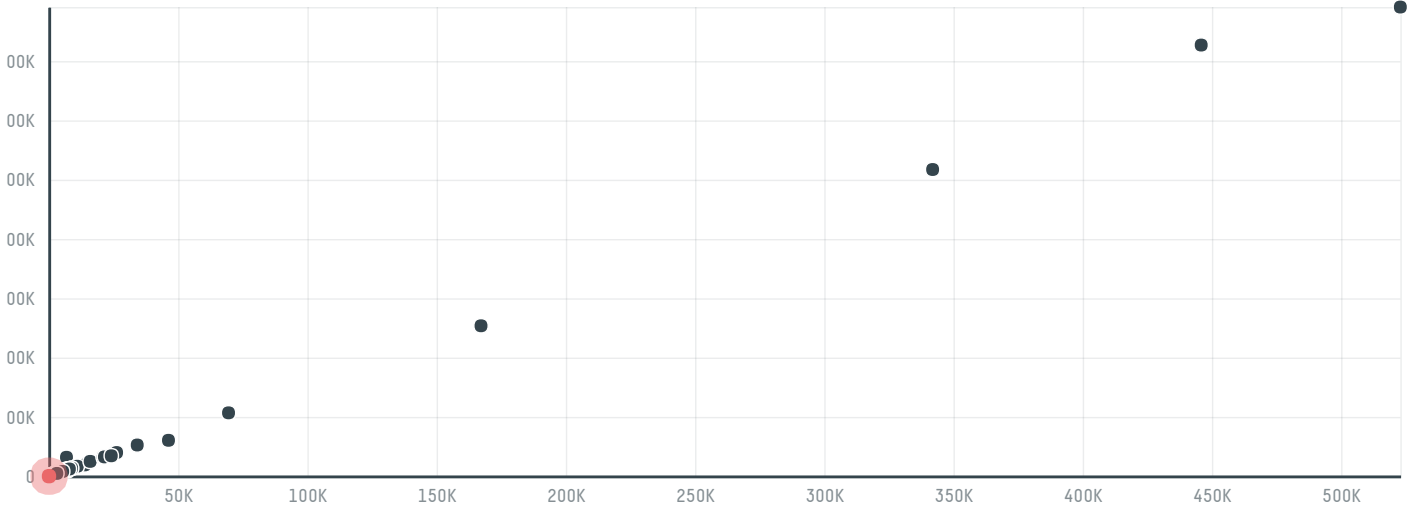

MUNICIPALITY	SOY DEFORESTATION RISK FOR FEED	CO2 EMISSIONS RISK FROM SOY DEFORESTATION FOR FEED (T CO2)
PATO BRANCO	0ha	0t CO2

BIOME	SOY DEFORESTATION RISK FOR FEED	CO2 EMISSIONS RISK FROM SOY DEFORESTATION FOR FEED (T CO2)
MATA ATLANTICA	0ha	0t CO2

COMPARING COMPANIES IMPORTING CHICKEN FROM BRAZIL IN 2017

Trase is a partnership between

In collaboration with

Donors

This website uses cookies to provide you with an improved user experience. By continuing to browse this site, you consent to the use of cookies and similar technologies. Please visit our [privacy policy](#) for further details.

I AGREE