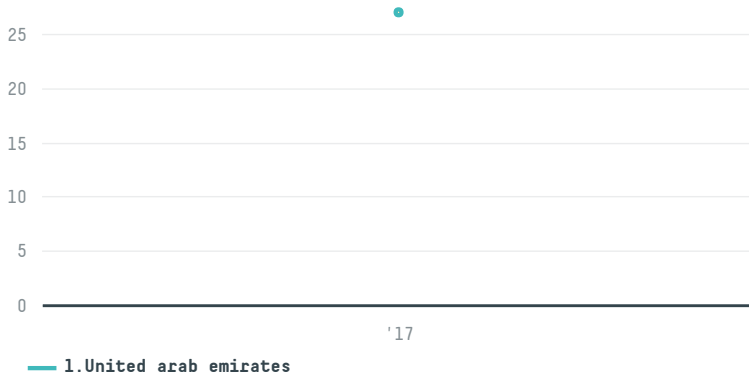

TOP DESTINATION COUNTRIES OF CHICKEN IMPORTED BY WRIST MIDDLE EAST (UAE) LLC PO BOX: 6846: