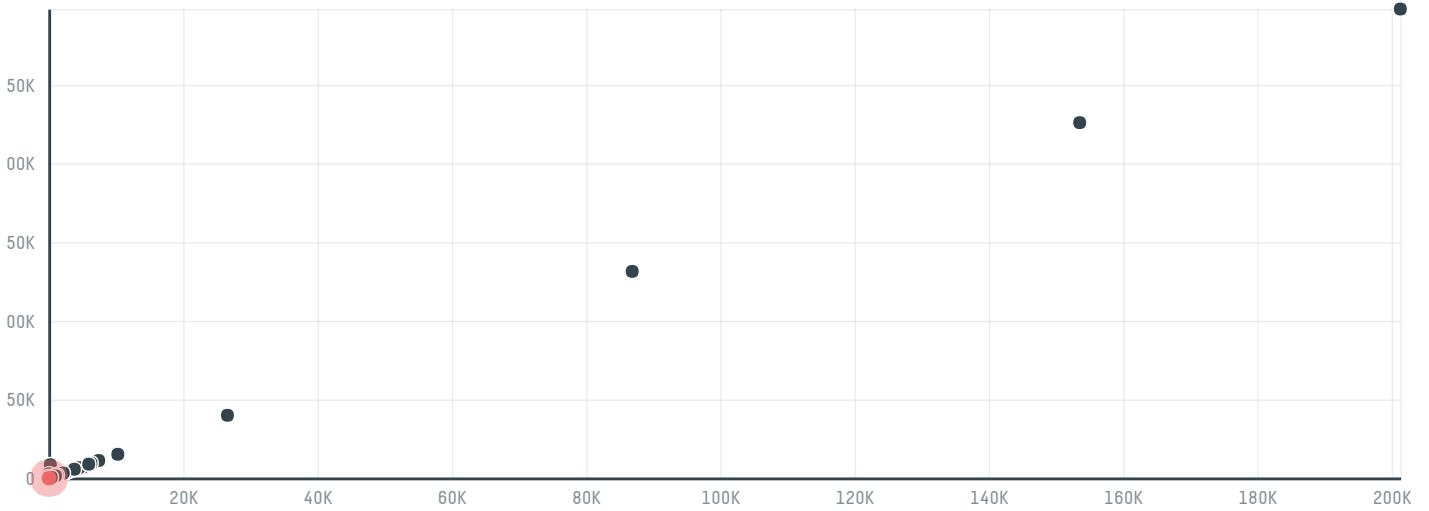

MUNICIPALITY	SOY DEFORESTATION RISK FOR FEED	CO2 EMISSIONS RISK FROM SOY DEFORESTATION FOR FEED (T CO2)
PATO BRANCO	0ha	2.4t CO2

BIOME	SOY DEFORESTATION RISK FOR FEED	CO2 EMISSIONS RISK FROM SOY DEFORESTATION FOR FEED (T CO2)
MATA ATLANTICA	0ha	2.4t CO2

COMPARING COMPANIES IMPORTING CHICKEN FROM BRAZIL IN 2018

Trase is a partnership between

In collaboration with

Donors

This website uses cookies to provide you with an improved user experience. By continuing to browse this site, you consent to the use of cookies and similar technologies. Please visit our [privacy policy](#) for further details.

I AGREE