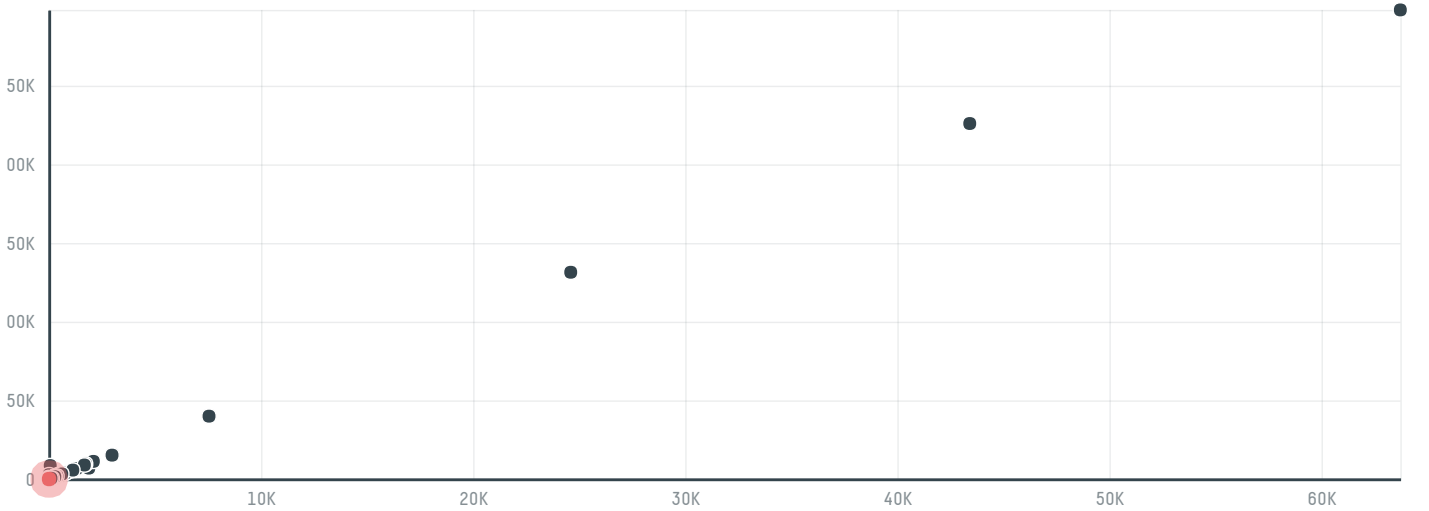

MUNICIPALITY	SOY DEFORESTATION RISK FOR FEED	CO2 EMISSIONS RISK FROM SOY DEFORESTATION FOR FEED (T CO2)
PATO BRANCO	0ha	2.4t CO2

BIOME	SOY DEFORESTATION RISK FOR FEED	CO2 EMISSIONS RISK FROM SOY DEFORESTATION FOR FEED (T CO2)
MATA ATLANTICA	0ha	2.4t CO2

COMPARING COMPANIES IMPORTING CHICKEN FROM BRAZIL IN 2018

Trase is a partnership between

In collaboration with

Donors

This website uses cookies to provide you with an improved user experience. By continuing to browse this site, you consent to the use of cookies and similar technologies. Please visit our [privacy policy](#) for further details.

I AGREE