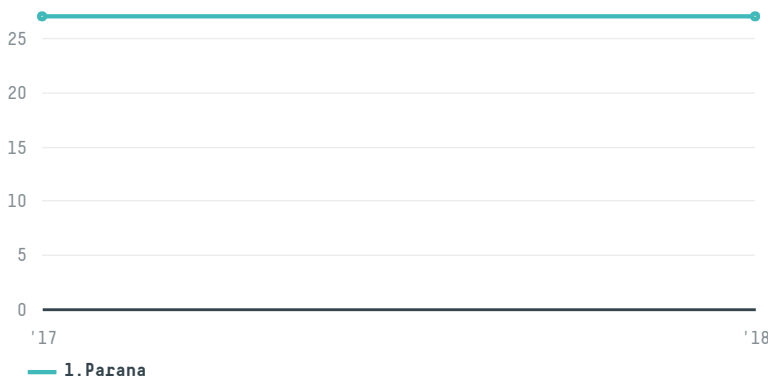

TOP DESTINATION COUNTRIES OF CHICKEN IMPORTED BY KUWAIT FOOD COMPANY (AMERICANA) S.A.K.: