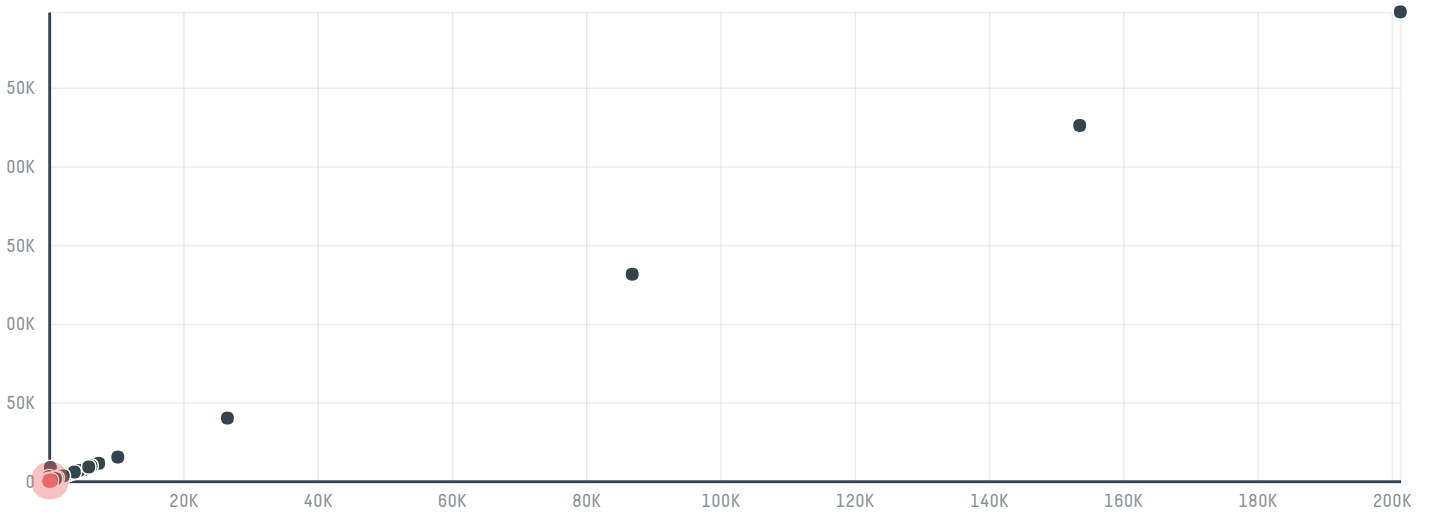

MUNICIPALITY	SOY DEFORESTATION RISK FOR FEED	CO2 EMISSIONS RISK FROM SOY DEFORESTATION FOR FEED (T CO2)
PATO BRANCO	0.1ha	14.3t CO2
ITAPEJARA D'OESTE	0ha	0t CO2

BIOME	SOY DEFORESTATION RISK FOR FEED	CO2 EMISSIONS RISK FROM SOY DEFORESTATION FOR FEED (T CO2)
MATA ATLANTICA	0.1ha	14.3t CO2

COMPARING COMPANIES IMPORTING CHICKEN FROM BRAZIL IN 2018

Trase is a partnership between

In collaboration with

Donors

This website uses cookies to provide you with an improved user experience. By continuing to browse this site, you consent to the use of cookies and similar technologies. Please visit our [privacy policy](#) for further details.

I AGREE