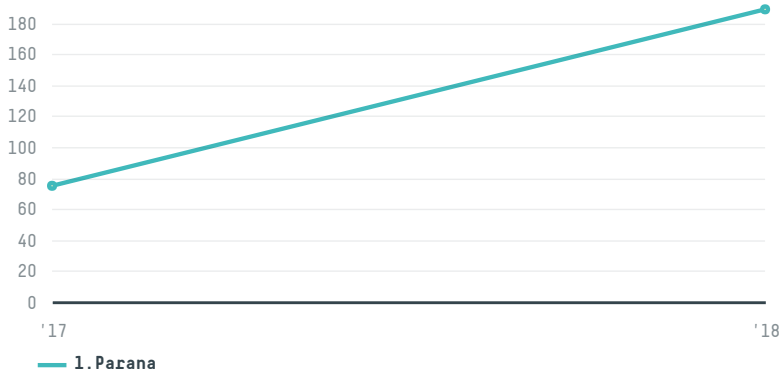

TOP DESTINATION COUNTRIES OF CHICKEN IMPORTED BY DAWD COMPANY YAHYA RIDHA ABDULLAH ABD: