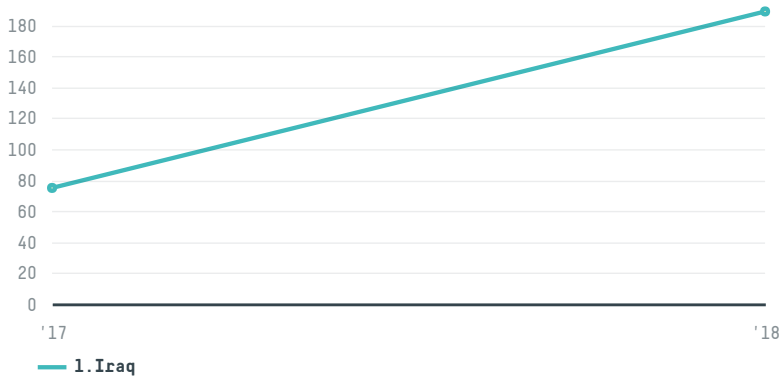

TOP DESTINATION COUNTRIES OF CHICKEN IMPORTED BY DAWD COMPANY YAHYA RIDHA ABDULLAH ABD: