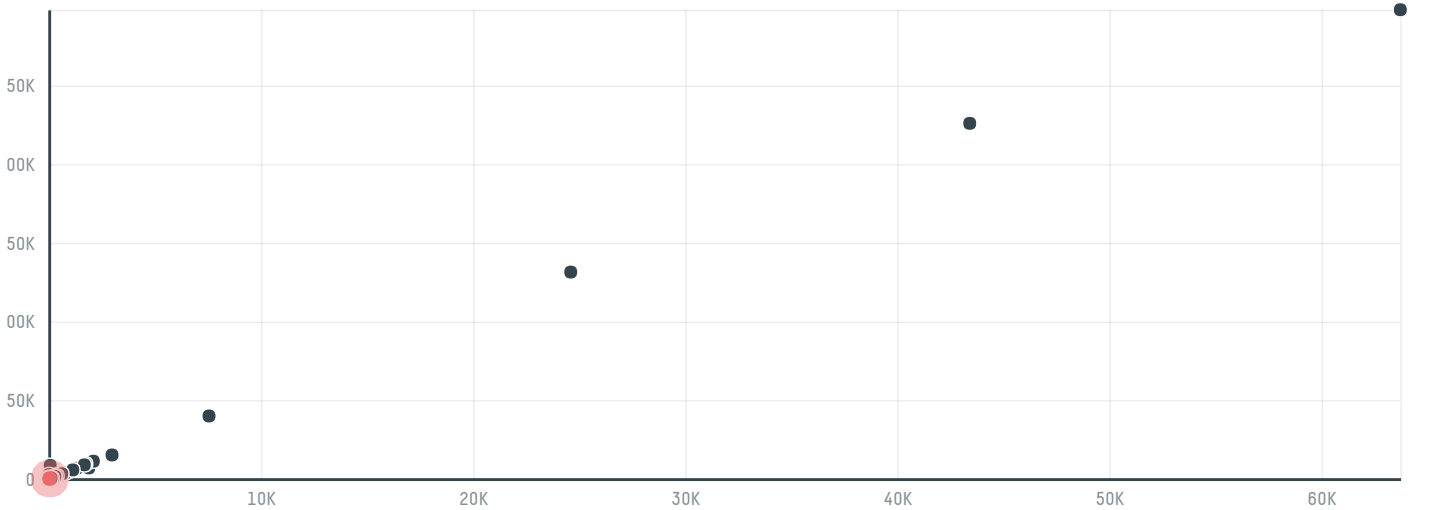

MUNICIPALITY	SOY DEFORESTATION RISK FOR FEED	CO2 EMISSIONS RISK FROM SOY DEFORESTATION FOR FEED (T CO2)
PATO BRANCO	0.1ha	14.3t CO2
ITAPEJARA D'OESTE	0ha	0t CO2

BIOME	SOY DEFORESTATION RISK FOR FEED	CO2 EMISSIONS RISK FROM SOY DEFORESTATION FOR FEED (T CO2)
MATA ATLANTICA	0.1ha	14.3t CO2

COMPARING COMPANIES IMPORTING CHICKEN FROM BRAZIL IN 2018

Trase is a partnership between

In collaboration with

Donors

This website uses cookies to provide you with an improved user experience. By continuing to browse this site, you consent to the use of cookies and similar technologies. Please visit our [privacy policy](#) for further details.

I AGREE