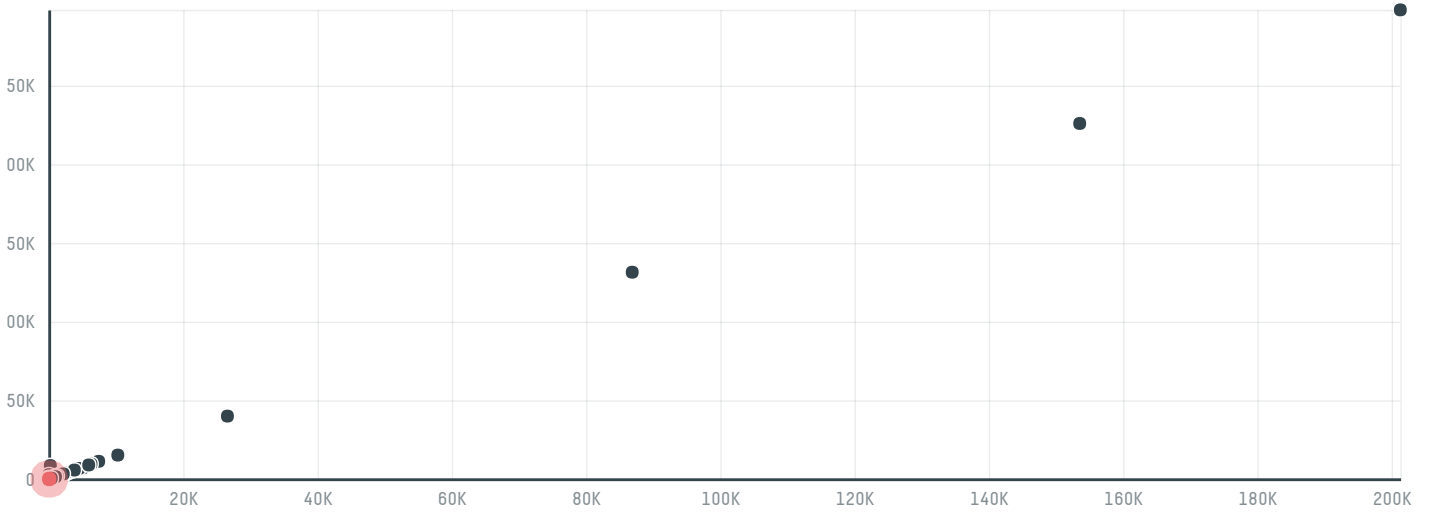

MUNICIPALITY	SOY DEFORESTATION RISK FOR FEED	CO2 EMISSIONS RISK FROM SOY DEFORESTATION FOR FEED (T CO2)
PATO BRANCO	0ha	2.5t CO2
VITORINO	0ha	0t CO2

BIOME	SOY DEFORESTATION RISK FOR FEED	CO2 EMISSIONS RISK FROM SOY DEFORESTATION FOR FEED (T CO2)
MATA ATLANTICA	0ha	2.5t CO2

COMPARING COMPANIES IMPORTING CHICKEN FROM BRAZIL IN 2018

Trase is a partnership between

In collaboration with

Donors

This website uses cookies to provide you with an improved user experience. By continuing to browse this site, you consent to the use of cookies and similar technologies. Please visit our [privacy policy](#) for further details.

I AGREE