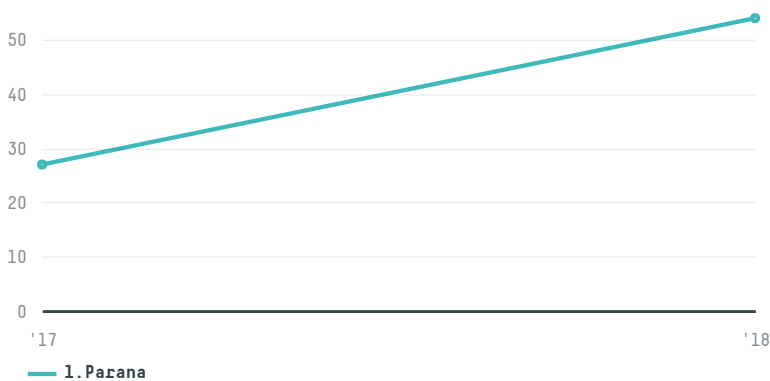

TOP DESTINATION COUNTRIES OF CHICKEN IMPORTED BY ELITE CHOICE INTERNATIONAL TRADING LTD: