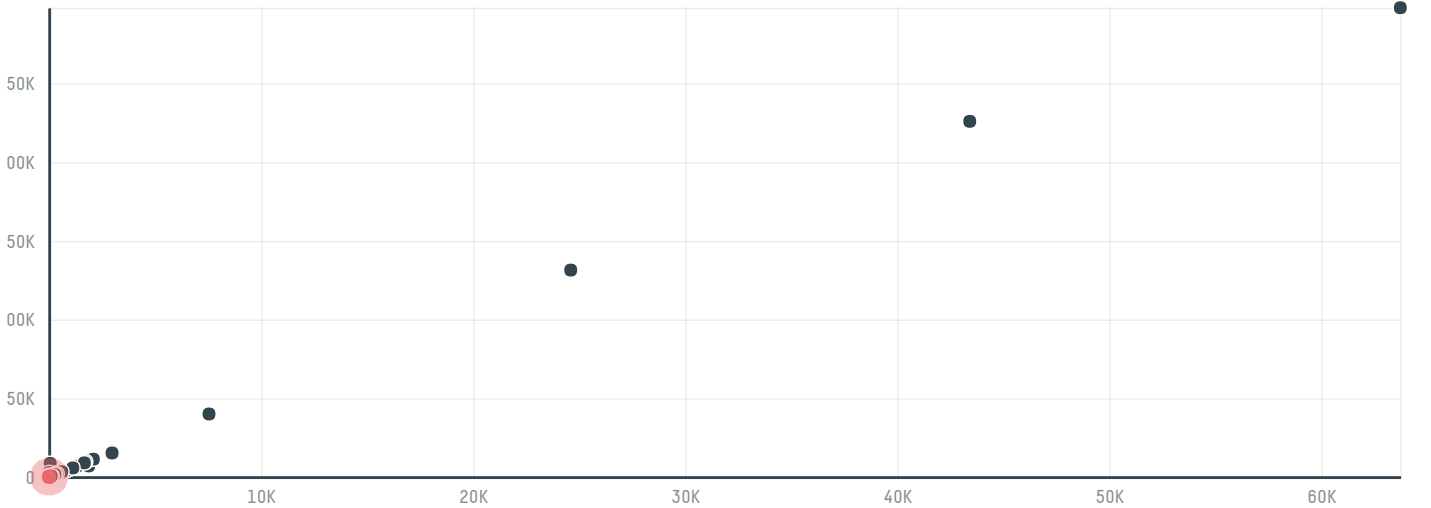

MUNICIPALITY	SOY DEFORESTATION RISK FOR FEED	CO2 EMISSIONS RISK FROM SOY DEFORESTATION FOR FEED (T CO2)
PATO BRANCO	0ha	2.5t CO2
VITORINO	0ha	0t CO2

BIOME	SOY DEFORESTATION RISK FOR FEED	CO2 EMISSIONS RISK FROM SOY DEFORESTATION FOR FEED (T CO2)
MATA ATLANTICA	0ha	2.5t CO2

COMPARING COMPANIES IMPORTING CHICKEN FROM BRAZIL IN 2018

Trase is a partnership between

In collaboration with

Donors

This website uses cookies to provide you with an improved user experience. By continuing to browse this site, you consent to the use of cookies and similar technologies. Please visit our [privacy policy](#) for further details.

I AGREE