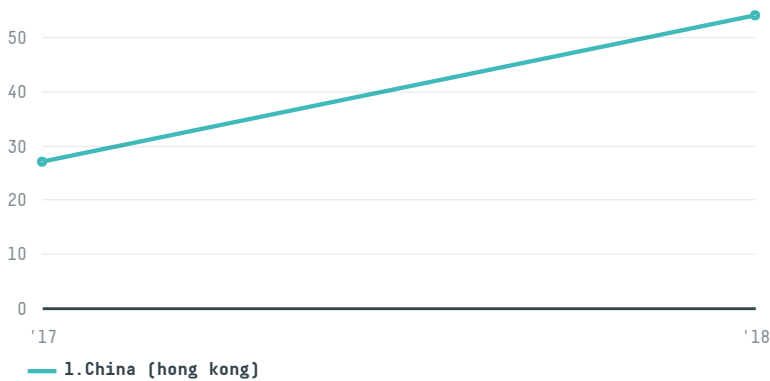

TOP DESTINATION COUNTRIES OF CHICKEN IMPORTED BY ELITE CHOICE INTERNATIONAL TRADING LTD: