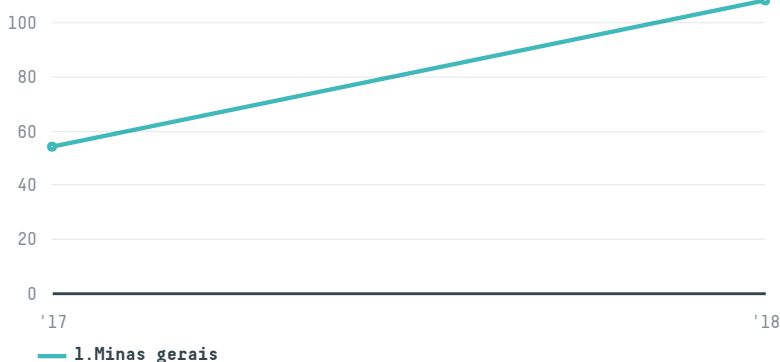

TOP DESTINATION COUNTRIES OF CHICKEN IMPORTED BY SADO JORDAN FOR IMPORT E EXPORT E S: