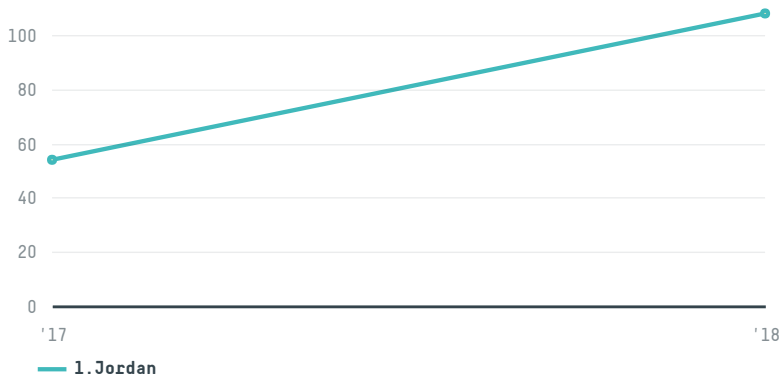

TOP DESTINATION COUNTRIES OF CHICKEN IMPORTED BY SADO JORDAN FOR IMPORT E EXPORT E S: