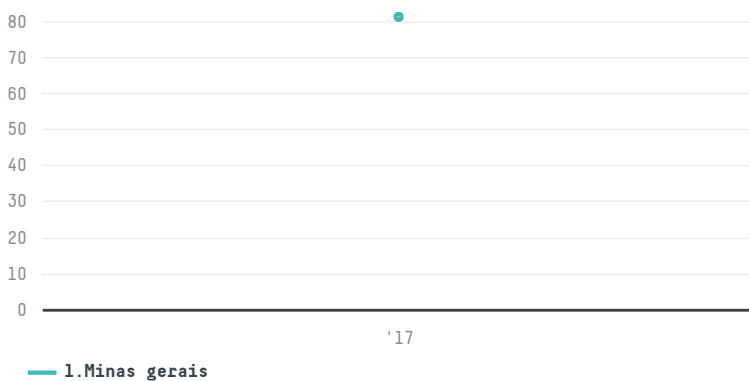

trase

Embutidos el gordito eirl

ACTIVITY: **Importer**
COMMODITY: **Chicken**
COUNTRY: **Brazil**
YEAR: **2017**

Embutidos el gordito eirl was the 1006th largest importer of chicken from BRAZIL in 2017, accounting for 81 tons. The main destination of the chicken imported by Embutidos el gordito eirl is Peru, accounting for 100% of the total.

TOP DESTINATION COUNTRIES OF CHICKEN IMPORTED BY EMBUTIDOS EL GORDITO EIRL:

MUNICIPALITY	SOY DEFORESTATION RISK FOR FEED	CO2 EMISSIONS RISK FROM SOY DEFORESTATION FOR FEED (T CO2)
SETE LAGOAS	0ha	0.9t CO2