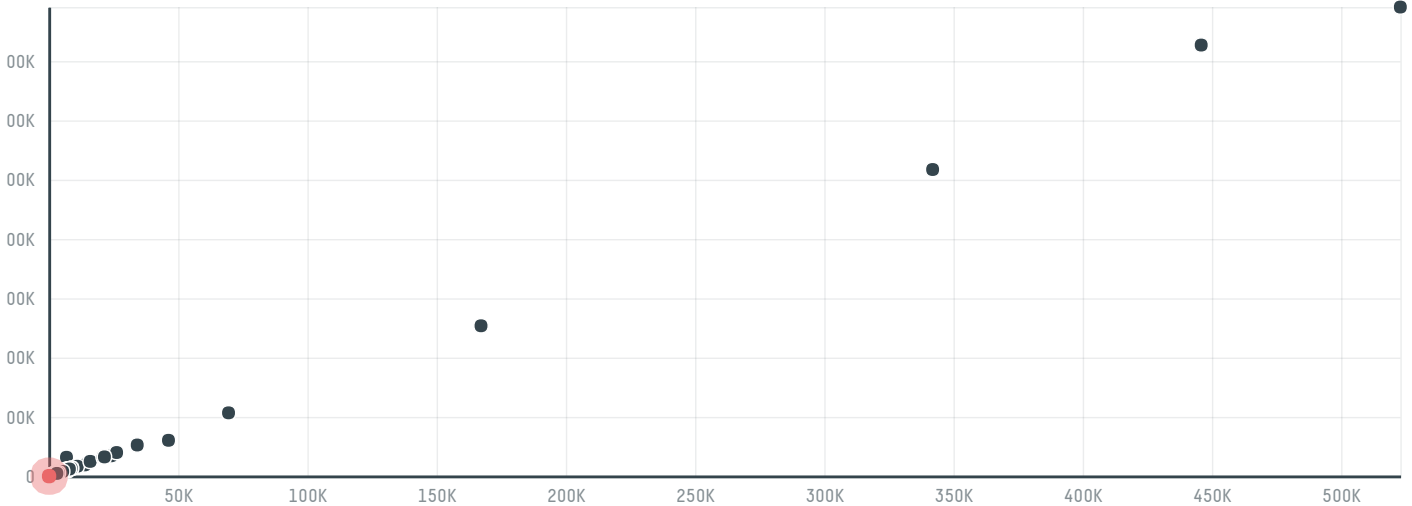

MUNICIPALITY	SOY DEFORESTATION RISK FOR FEED	CO2 EMISSIONS RISK FROM SOY DEFORESTATION FOR FEED (T CO2)
SETE LAGOAS	0ha	0.9t CO2

BIOME	SOY DEFORESTATION RISK FOR FEED	CO2 EMISSIONS RISK FROM SOY DEFORESTATION FOR FEED (T CO2)
CERRADO	0ha	0.9t CO2

COMPARING COMPANIES IMPORTING CHICKEN FROM BRAZIL IN 2017

Trase is a partnership between

In collaboration with

Donors

This website uses cookies to provide you with an improved user experience. By continuing to browse this site, you consent to the use of cookies and similar technologies. Please visit our [privacy policy](#) for further details.

I AGREE