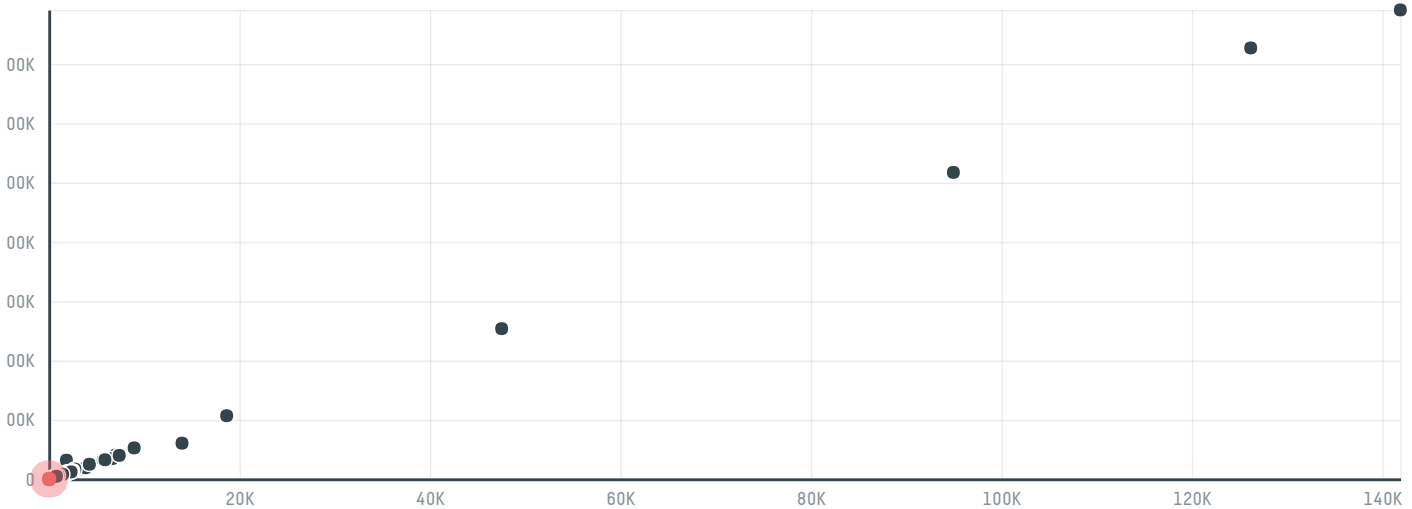

MUNICIPALITY	SOY DEFORESTATION RISK FOR FEED	CO2 EMISSIONS RISK FROM SOY DEFORESTATION FOR FEED (T CO2)
SETE LAGOAS	0ha	0.9t CO2

BIOME	SOY DEFORESTATION RISK FOR FEED	CO2 EMISSIONS RISK FROM SOY DEFORESTATION FOR FEED (T CO2)
CERRADO	0ha	0.9t CO2

COMPARING COMPANIES IMPORTING CHICKEN FROM BRAZIL IN 2017

Trase is a partnership between

In collaboration with

Donors

This website uses cookies to provide you with an improved user experience. By continuing to browse this site, you consent to the use of cookies and similar technologies. Please visit our [privacy policy](#) for further details.

I AGREE