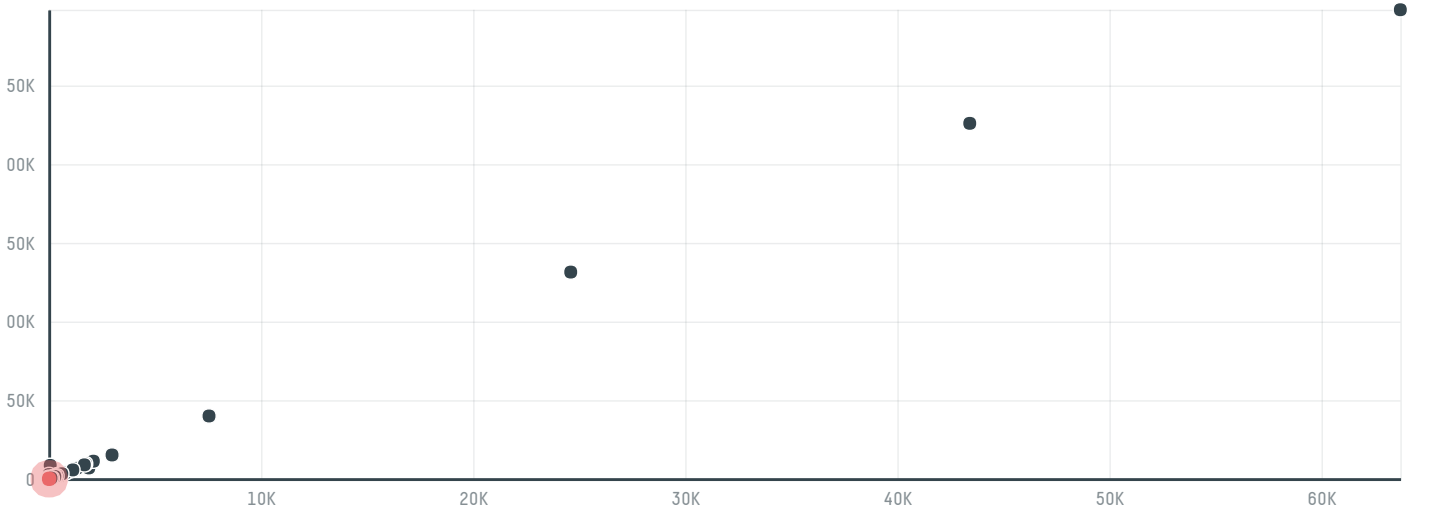

MUNICIPALITY	SOY DEFORESTATION RISK FOR FEED	CO2 EMISSIONS RISK FROM SOY DEFORESTATION FOR FEED (T CO2)
PATO BRANCO	0ha	2.4t CO2
ITAPEJARA D'OESTE	0ha	0t CO2

BIOME	SOY DEFORESTATION RISK FOR FEED	CO2 EMISSIONS RISK FROM SOY DEFORESTATION FOR FEED (T CO2)
MATA ATLANTICA	0ha	2.4t CO2

COMPARING COMPANIES IMPORTING CHICKEN FROM BRAZIL IN 2018

Trase is a partnership between

In collaboration with

Donors

This website uses cookies to provide you with an improved user experience. By continuing to browse this site, you consent to the use of cookies and similar technologies. Please visit our [privacy policy](#) for further details.

I AGREE