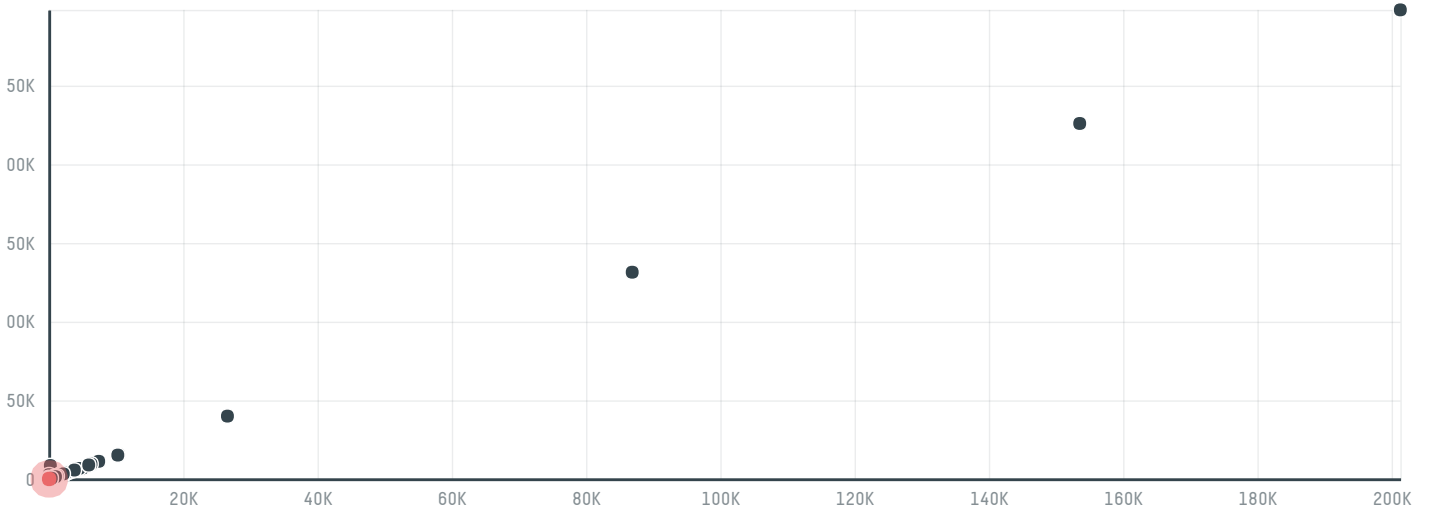

MUNICIPALITY	SOY DEFORESTATION RISK FOR FEED	CO2 EMISSIONS RISK FROM SOY DEFORESTATION FOR FEED (T CO2)
PATO BRANCO	0ha	2.4t CO2
ITAPEJARA D'OESTE	0ha	0t CO2

BIOME	SOY DEFORESTATION RISK FOR FEED	CO2 EMISSIONS RISK FROM SOY DEFORESTATION FOR FEED (T CO2)
MATA ATLANTICA	0ha	2.4t CO2

COMPARING COMPANIES IMPORTING CHICKEN FROM BRAZIL IN 2018

Trase is a partnership between

In collaboration with

Donors

This website uses cookies to provide you with an improved user experience. By continuing to browse this site, you consent to the use of cookies and similar technologies. Please visit our [privacy policy](#) for further details.

I AGREE