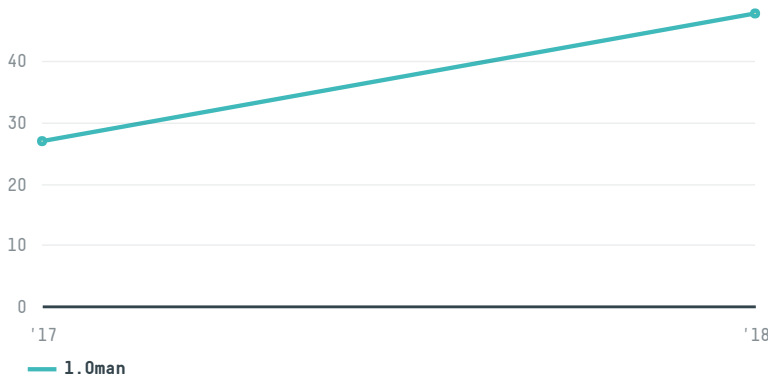

TOP DESTINATION COUNTRIES OF CHICKEN IMPORTED BY MOHAMMED RIAZ PARTNER LLC: