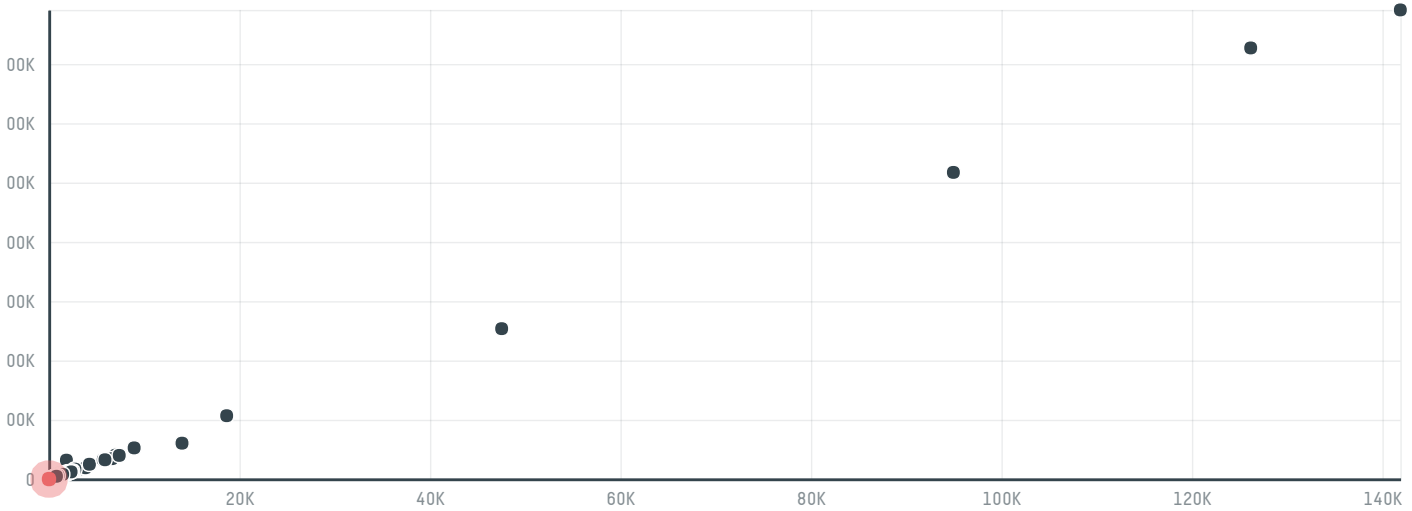

MUNICIPALITY	SOY DEFORESTATION RISK FOR FEED	CO2 EMISSIONS RISK FROM SOY DEFORESTATION FOR FEED (T CO2)
SETE LAGOAS	0ha	0.3t CO2

BIOME	SOY DEFORESTATION RISK FOR FEED	CO2 EMISSIONS RISK FROM SOY DEFORESTATION FOR FEED (T CO2)
CERRADO	0ha	0.3t CO2

COMPARING COMPANIES IMPORTING CHICKEN FROM BRAZIL IN 2017

Trase is a partnership between

In collaboration with

Donors

This website uses cookies to provide you with an improved user experience. By continuing to browse this site, you consent to the use of cookies and similar technologies. Please visit our [privacy policy](#) for further details.

I AGREE