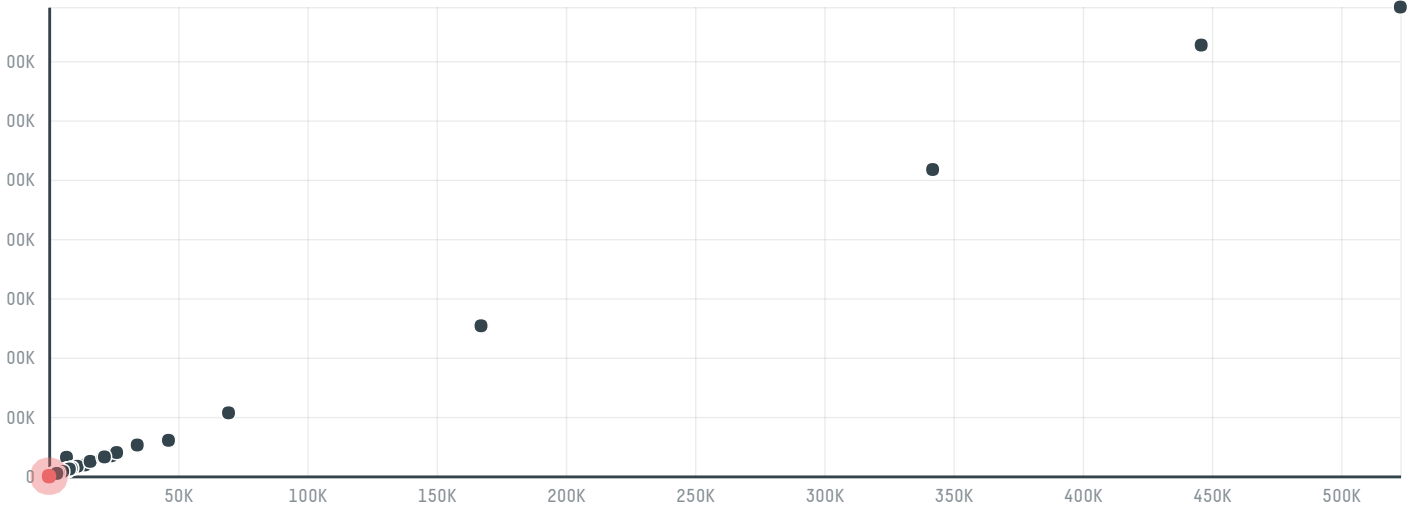

MUNICIPALITY	SOY DEFORESTATION RISK FOR FEED	CO2 EMISSIONS RISK FROM SOY DEFORESTATION FOR FEED (T CO2)
SETE LAGOAS	0ha	0.3t CO2

BIOME	SOY DEFORESTATION RISK FOR FEED	CO2 EMISSIONS RISK FROM SOY DEFORESTATION FOR FEED (T CO2)
CERRADO	0ha	0.3t CO2

COMPARING COMPANIES IMPORTING CHICKEN FROM BRAZIL IN 2017

Trase is a partnership between

In collaboration with

Donors

This website uses cookies to provide you with an improved user experience. By continuing to browse this site, you consent to the use of cookies and similar technologies. Please visit our [privacy policy](#) for further details.

I AGREE