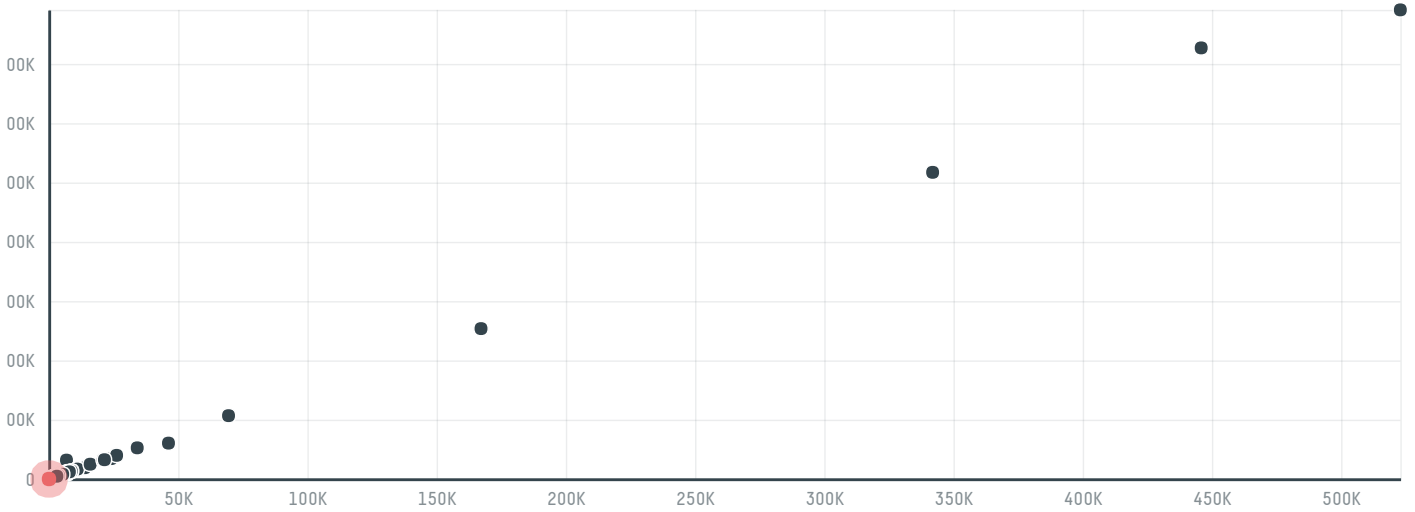

MUNICIPALITY	SOY DEFORESTATION RISK FOR FEED	CO2 EMISSIONS RISK FROM SOY DEFORESTATION FOR FEED (T CO2)
FUNILANDIA	0ha	0.4t CO2
JEQUITIBA	0ha	0.1t CO2

BIOME	SOY DEFORESTATION RISK FOR FEED	CO2 EMISSIONS RISK FROM SOY DEFORESTATION FOR FEED (T CO2)
CERRADO	0ha	0.5t CO2

COMPARING COMPANIES IMPORTING CHICKEN FROM BRAZIL IN 2017

Trase is a partnership between

In collaboration with

Donors

This website uses cookies to provide you with an improved user experience. By continuing to browse this site, you consent to the use of cookies and similar technologies. Please visit our [privacy policy](#) for further details.

I AGREE