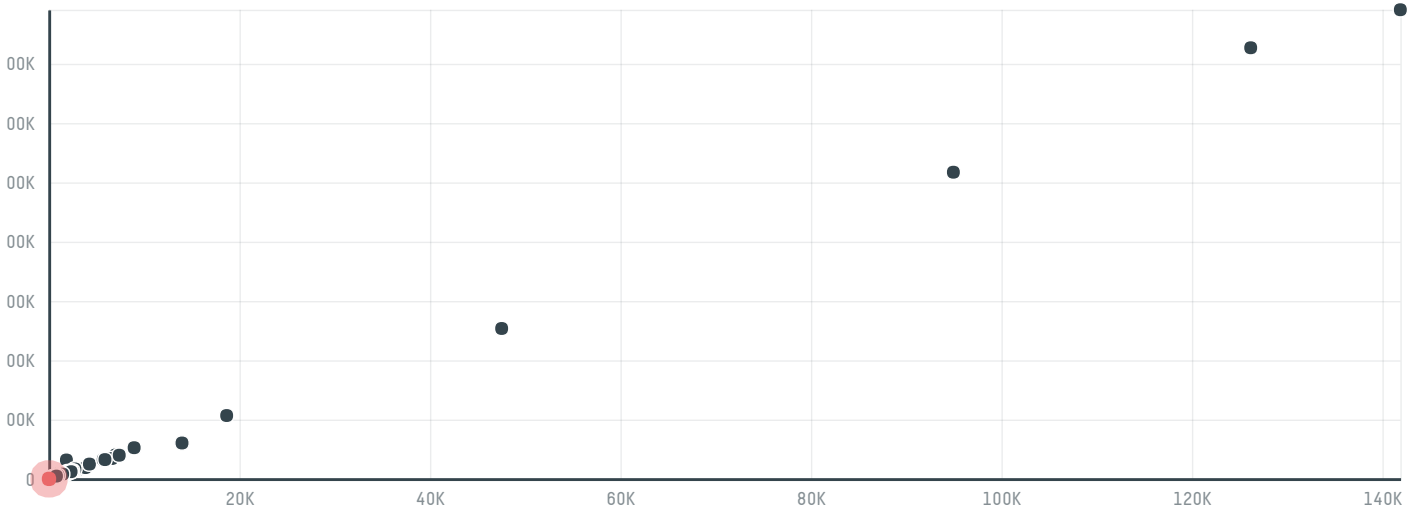

MUNICIPALITY	SOY DEFORESTATION RISK FOR FEED	CO2 EMISSIONS RISK FROM SOY DEFORESTATION FOR FEED (T CO2)
FUNILANDIA	0ha	0.4t CO2
JEQUITIBA	0ha	0.1t CO2

BIOME	SOY DEFORESTATION RISK FOR FEED	CO2 EMISSIONS RISK FROM SOY DEFORESTATION FOR FEED (T CO2)
CERRADO	0ha	0.5t CO2

COMPARING COMPANIES IMPORTING CHICKEN FROM BRAZIL IN 2017

Trase is a partnership between

In collaboration with

Donors

This website uses cookies to provide you with an improved user experience. By continuing to browse this site, you consent to the use of cookies and similar technologies. Please visit our [privacy policy](#) for further details.

I AGREE