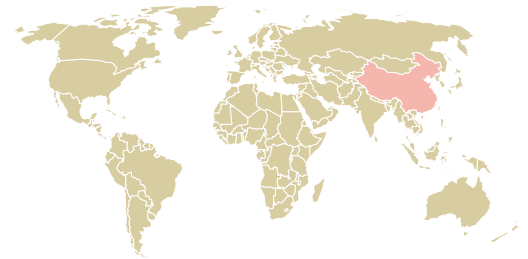

trase

Chongqing youyou import & export co ltd

ACTIVITY: **Importer** COMMODITY: **Chicken** COUNTRY: **Brazil** YEAR: **2017**

Chongqing youyou import & export co ltd was the 1289th largest importer of chicken from BRAZIL in 2017, accounting for 26 tons. The main destination of the chicken imported by Chongqing youyou import & export co ltd is China (mainland), accounting for 100% of the total.

TOP DESTINATION COUNTRIES OF CHICKEN IMPORTED BY CHONGQING YOUYOU IMPORT & EXPORT CO LTD:

MUNICIPALITY	SOY DEFORESTATION RISK FOR FEED	CO2 EMISSIONS RISK FROM SOY DEFORESTATION FOR FEED (T CO2)
FUNILANDIA	0ha	0.4t CO2
JEQUITIBA	0ha	0.1t CO2