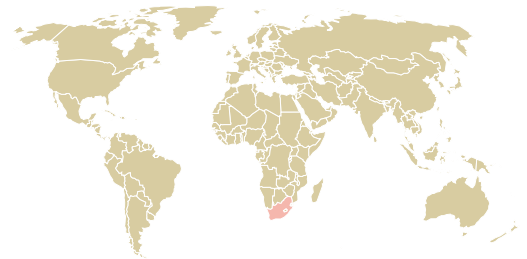

# trase

## Koo koo roo chickens cct/a marios meat wholesalers

ACTIVITY      COMMODITY      COUNTRY      YEAR  
**Importer**      **Chicken**      **Brazil**      **2017**

Koo koo roo chickens cct/a marios meat wholesalers was the 822nd largest importer of chicken from BRAZIL in 2017, accounting for 135 tons. The main destination of the chicken imported by Koo koo roo chickens cct/a marios meat wholesalers is South africa, accounting for 100% of the total.

### TOP DESTINATION COUNTRIES OF CHICKEN IMPORTED BY KOO KOO ROO CHICKENS CCT/A MARIOS MEAT WHOLESALERS:

MUNICIPALITY	SOY DEFORESTATION RISK FOR FEED	CO2 EMISSIONS RISK FROM SOY DEFORESTATION FOR FEED (T CO2)
HARMONIA	0ha	0t CO2
SAO SEBASTIAO DO CAI	0ha	0t CO2