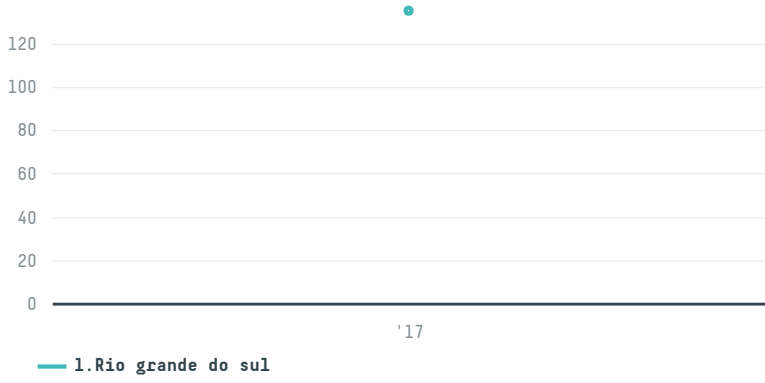

MUNICIPALITY	SOY DEFORESTATION RISK FOR FEED	CO2 EMISSIONS RISK FROM SOY DEFORESTATION FOR FEED (T CO2)
HARMONIA	0ha	0t CO2
SAO SEBASTIAO DO CAI	0ha	0t CO2

BIOME	SOY DEFORESTATION RISK FOR FEED	CO2 EMISSIONS RISK FROM SOY DEFORESTATION FOR FEED (T CO2)
MATA ATLANTICA	0ha	0t CO2

COMPARING COMPANIES IMPORTING CHICKEN FROM BRAZIL IN 2017