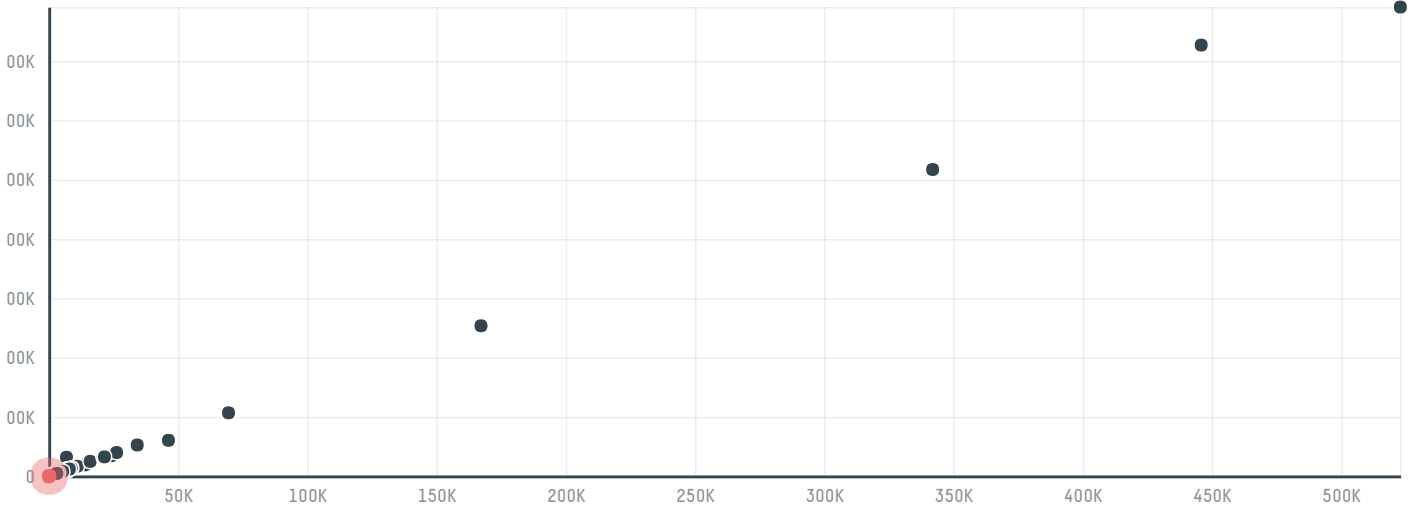

MUNICIPALITY	SOY DEFORESTATION RISK FOR FEED	CO2 EMISSIONS RISK FROM SOY DEFORESTATION FOR FEED (T CO2)
PARECI NOVO	0ha	0t CO2

BIOME	SOY DEFORESTATION RISK FOR FEED	CO2 EMISSIONS RISK FROM SOY DEFORESTATION FOR FEED (T CO2)
MATA ATLANTICA	0ha	0t CO2

COMPARING COMPANIES IMPORTING CHICKEN FROM BRAZIL IN 2017

Trase is a partnership between

In collaboration with

Donors

This website uses cookies to provide you with an improved user experience. By continuing to browse this site, you consent to the use of cookies and similar technologies. Please visit our [privacy policy](#) for further details.

I AGREE