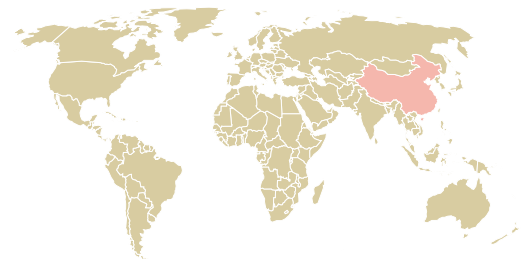

trase

Shenzhen ruikaixi import and export co.,ltd

ACTIVITY: **Importer** COMMODITY: **Chicken** COUNTRY: **Brazil** YEAR: **2017**

Shenzhen ruikaixi import and export co.,ltd was the 1009th largest importer of chicken from BRAZIL in 2017, accounting for 81 tons. The main destination of the chicken imported by Shenzhen ruikaixi import and export co.,ltd is China (mainland), accounting for 100% of the total.

TOP DESTINATION COUNTRIES OF CHICKEN IMPORTED BY SHENZHEN RUIKAIXI IMPORT AND EXPORT CO.,LTD:

MUNICIPALITY	SOY DEFORESTATION RISK FOR FEED	CO2 EMISSIONS RISK FROM SOY DEFORESTATION FOR FEED (T CO2)
PARECI NOVO	0ha	0t CO2