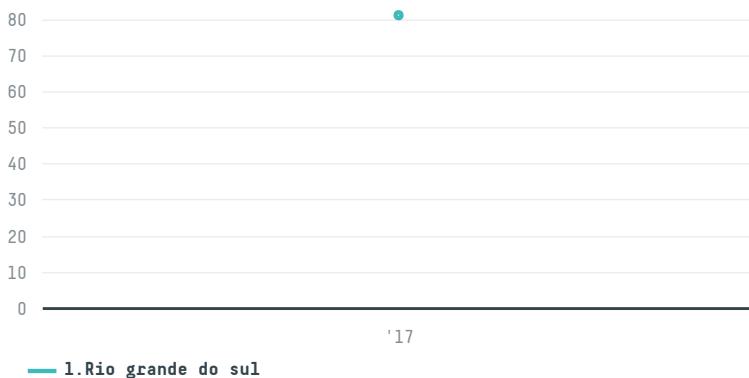

TOP DESTINATION COUNTRIES OF CHICKEN IMPORTED BY SHENZHEN RUIKAIXI IMPORT AND EXPORT CO.,LTD: