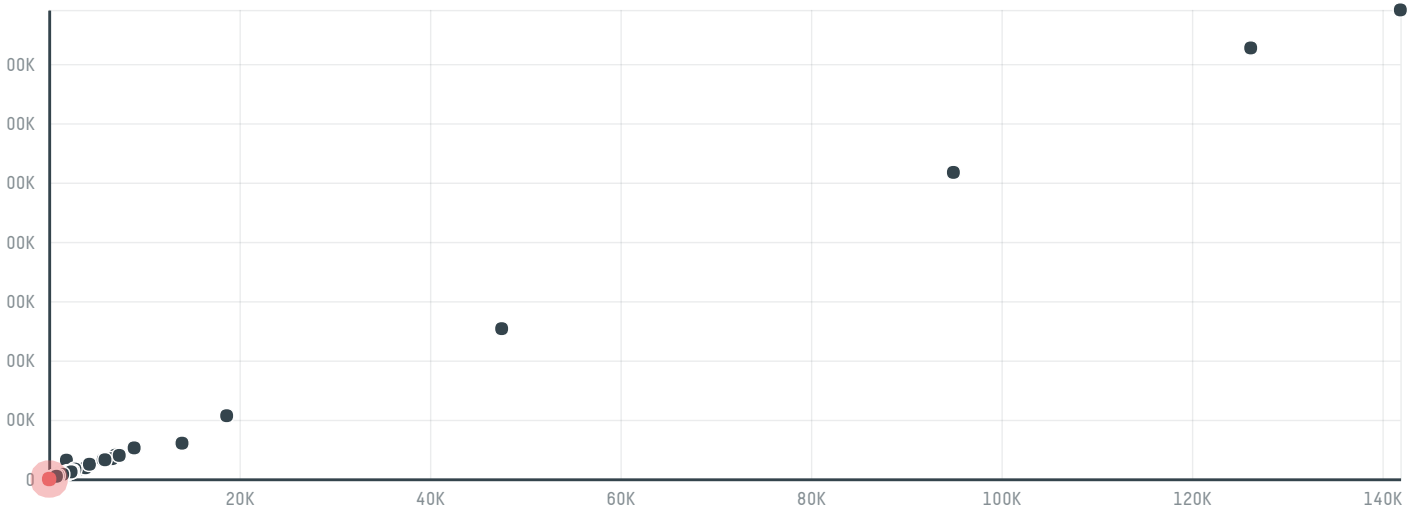

MUNICIPALITY	SOY DEFORESTATION RISK FOR FEED	CO2 EMISSIONS RISK FROM SOY DEFORESTATION FOR FEED (T CO2)
PARECI NOVO	0ha	0t CO2

BIOME	SOY DEFORESTATION RISK FOR FEED	CO2 EMISSIONS RISK FROM SOY DEFORESTATION FOR FEED (T CO2)
MATA ATLANTICA	0ha	0t CO2

COMPARING COMPANIES IMPORTING CHICKEN FROM BRAZIL IN 2017

Trase is a partnership between

In collaboration with

Donors

This website uses cookies to provide you with an improved user experience. By continuing to browse this site, you consent to the use of cookies and similar technologies. Please visit our [privacy policy](#) for further details.

I AGREE