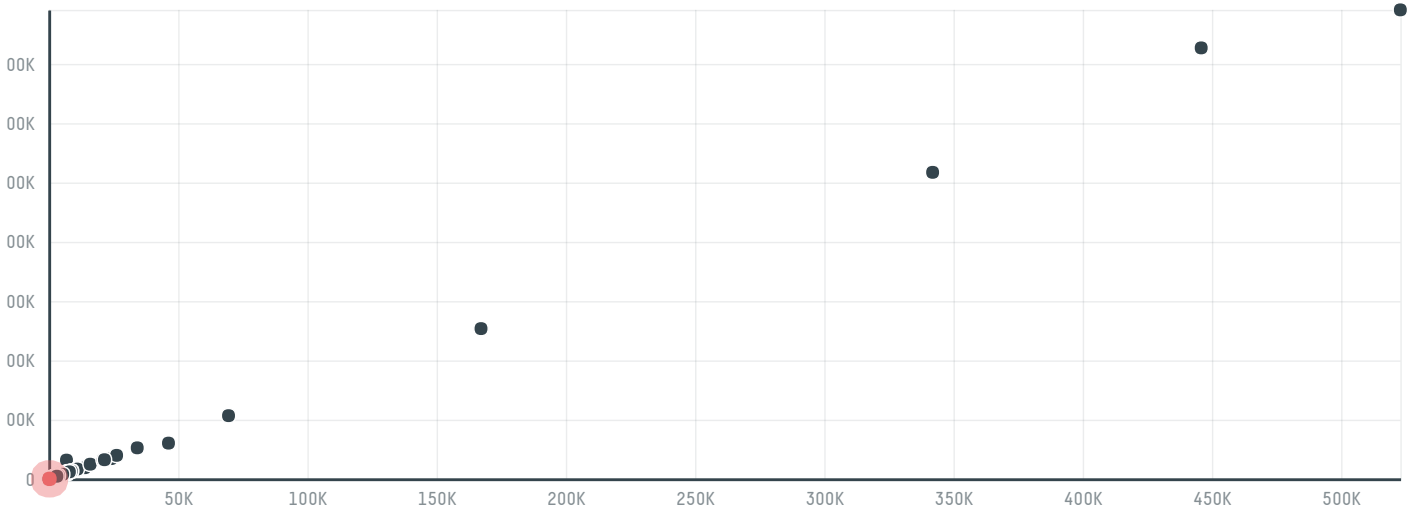

MUNICIPALITY	SOY DEFORESTATION RISK FOR FEED	CO2 EMISSIONS RISK FROM SOY DEFORESTATION FOR FEED (T CO2)
HARMONIA	0ha	0t CO2
SAO SEBASTIAO DO CAI	0ha	0t CO2

BIOME	SOY DEFORESTATION RISK FOR FEED	CO2 EMISSIONS RISK FROM SOY DEFORESTATION FOR FEED (T CO2)
MATA ATLANTICA	0ha	0t CO2

COMPARING COMPANIES IMPORTING CHICKEN FROM BRAZIL IN 2017

Trase is a partnership between

In collaboration with

Donors

This website uses cookies to provide you with an improved user experience. By continuing to browse this site, you consent to the use of cookies and similar technologies. Please visit our [privacy policy](#) for further details.

I AGREE