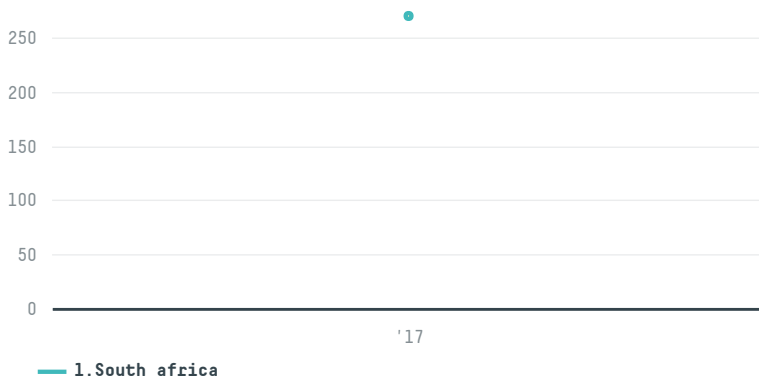

TOP DESTINATION COUNTRIES OF CHICKEN IMPORTED BY YAMBI S.A. PARAGUAY 1246: