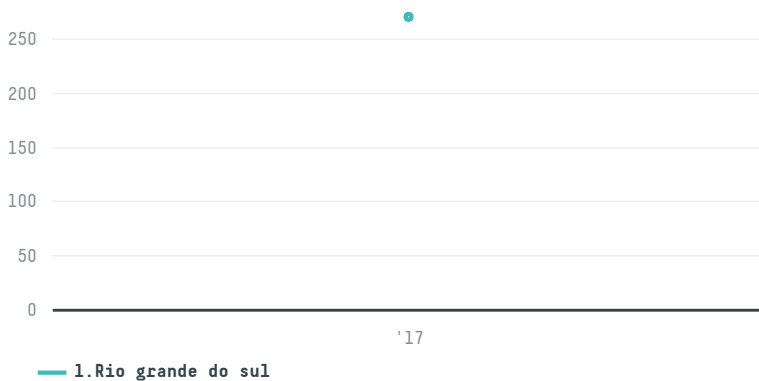

TOP DESTINATION COUNTRIES OF CHICKEN IMPORTED BY YAMBI S.A. PARAGUAY 1246: