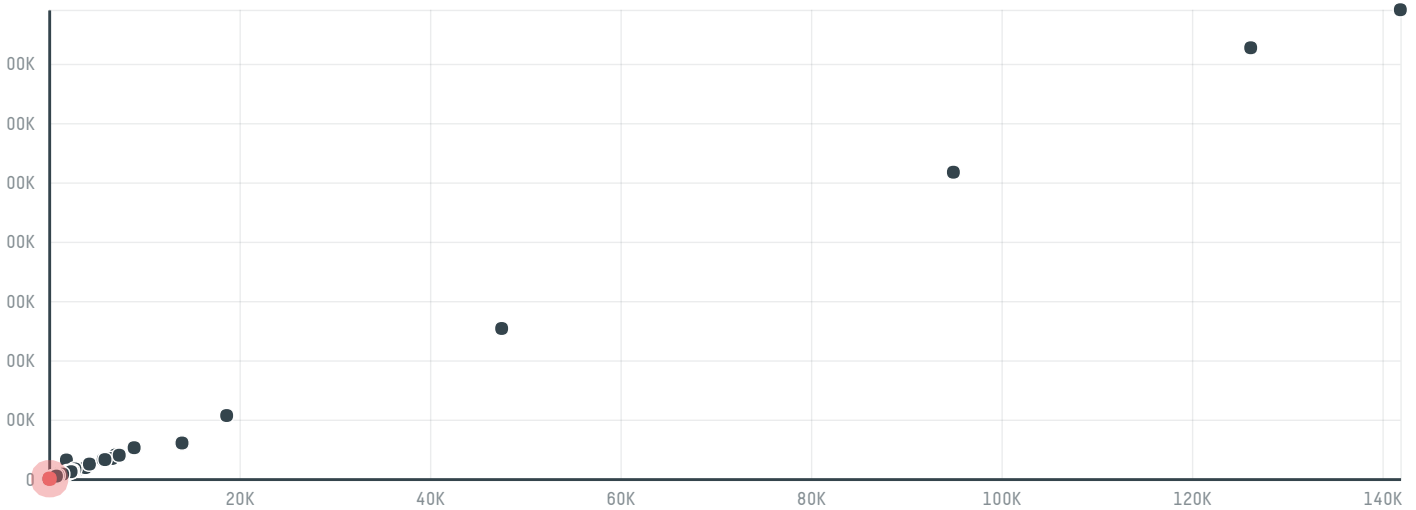

MUNICIPALITY	SOY DEFORESTATION RISK FOR FEED	CO2 EMISSIONS RISK FROM SOY DEFORESTATION FOR FEED (T CO2)
HARMONIA	0ha	0t CO2
SAO SEBASTIAO DO CAI	0ha	0t CO2

BIOME	SOY DEFORESTATION RISK FOR FEED	CO2 EMISSIONS RISK FROM SOY DEFORESTATION FOR FEED (T CO2)
MATA ATLANTICA	0ha	0t CO2

COMPARING COMPANIES IMPORTING CHICKEN FROM BRAZIL IN 2017

Trase is a partnership between

In collaboration with

Donors

This website uses cookies to provide you with an improved user experience. By continuing to browse this site, you consent to the use of cookies and similar technologies. Please visit our [privacy policy](#) for further details.

I AGREE