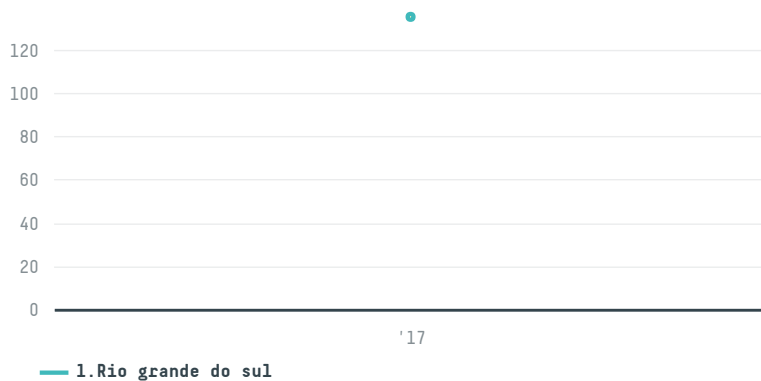

TOP DESTINATION COUNTRIES OF CHICKEN IMPORTED BY PARTNERS NETWORK BVH: