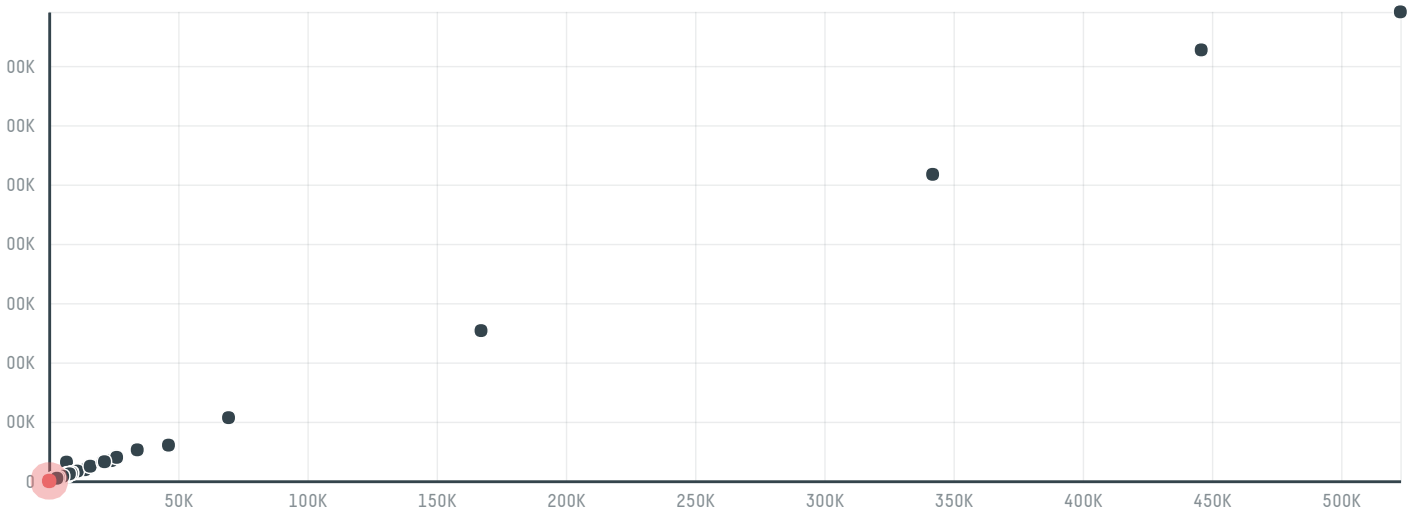

MUNICIPALITY	SOY DEFORESTATION RISK FOR FEED	CO2 EMISSIONS RISK FROM SOY DEFORESTATION FOR FEED (T CO2)
HARMONIA	0ha	0t CO2
SAO SEBASTIAO DO CAI	0ha	0t CO2

BIOME	SOY DEFORESTATION RISK FOR FEED	CO2 EMISSIONS RISK FROM SOY DEFORESTATION FOR FEED (T CO2)
MATA ATLANTICA	0ha	0t CO2

COMPARING COMPANIES IMPORTING CHICKEN FROM BRAZIL IN 2017

Trase is a partnership between

In collaboration with

Donors

This website uses cookies to provide you with an improved user experience. By continuing to browse this site, you consent to the use of cookies and similar technologies. Please visit our [privacy policy](#) for further details.

I AGREE