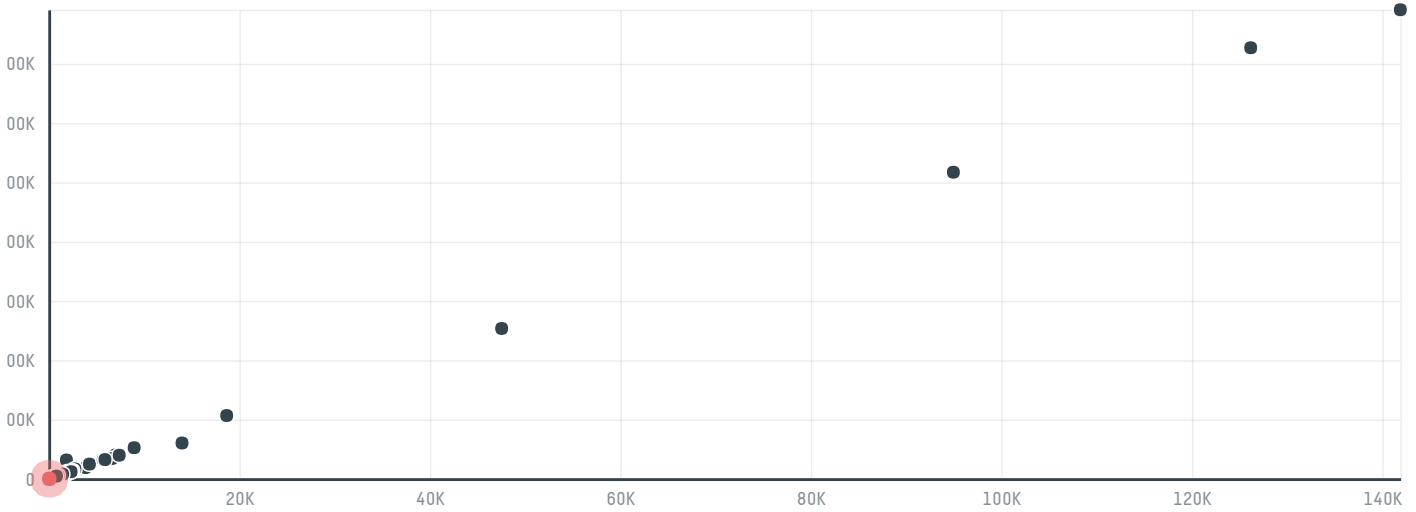

MUNICIPALITY	SOY DEFORESTATION RISK FOR FEED	CO2 EMISSIONS RISK FROM SOY DEFORESTATION FOR FEED (T CO2)
HARMONIA	0ha	0t CO2
SAO SEBASTIAO DO CAI	0ha	0t CO2

BIOME	SOY DEFORESTATION RISK FOR FEED	CO2 EMISSIONS RISK FROM SOY DEFORESTATION FOR FEED (T CO2)
MATA ATLANTICA	0ha	0t CO2

COMPARING COMPANIES IMPORTING CHICKEN FROM BRAZIL IN 2017

Trase is a partnership between

In collaboration with

Donors

This website uses cookies to provide you with an improved user experience. By continuing to browse this site, you consent to the use of cookies and similar technologies. Please visit our [privacy policy](#) for further details.

I AGREE