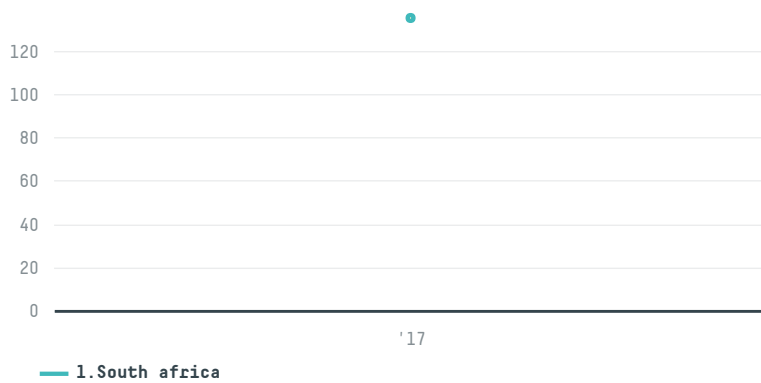

TOP DESTINATION COUNTRIES OF CHICKEN IMPORTED BY PARTNERS NETWORK BVH: