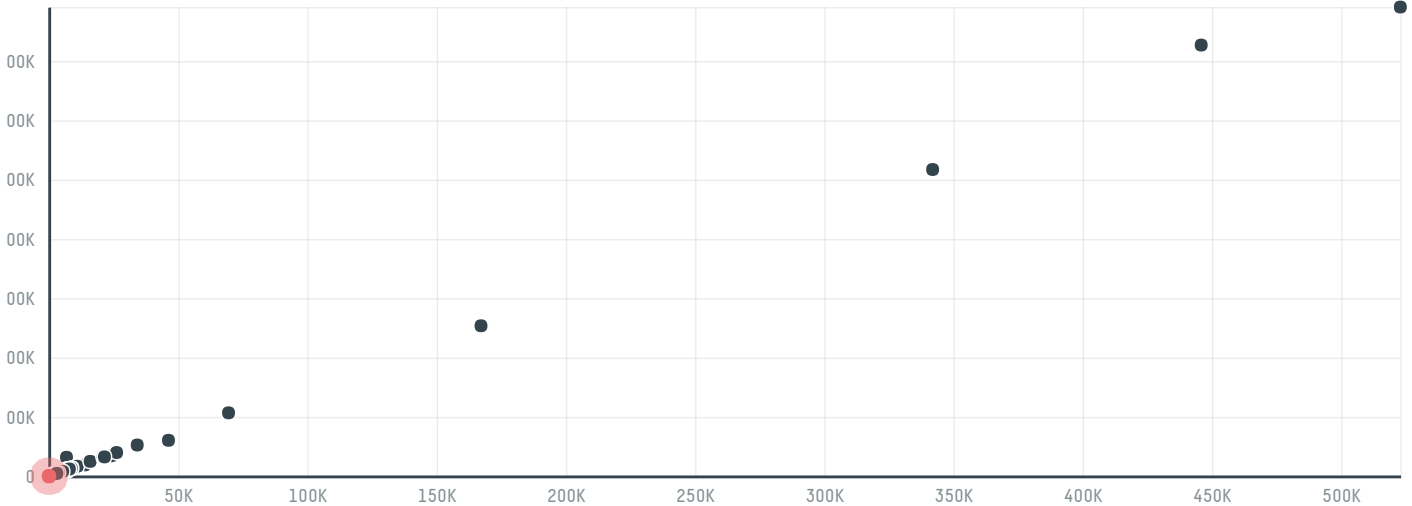

MUNICIPALITY	SOY DEFORESTATION RISK FOR FEED	CO2 EMISSIONS RISK FROM SOY DEFORESTATION FOR FEED (T CO2)
JAGUAPITA	0ha	0.8t CO2

BIOME	SOY DEFORESTATION RISK FOR FEED	CO2 EMISSIONS RISK FROM SOY DEFORESTATION FOR FEED (T CO2)
MATA ATLANTICA	0ha	0.8t CO2

COMPARING COMPANIES IMPORTING CHICKEN FROM BRAZIL IN 2017

Trase is a partnership between

In collaboration with

Donors

This website uses cookies to provide you with an improved user experience. By continuing to browse this site, you consent to the use of cookies and similar technologies. Please visit our [privacy policy](#) for further details.

I AGREE