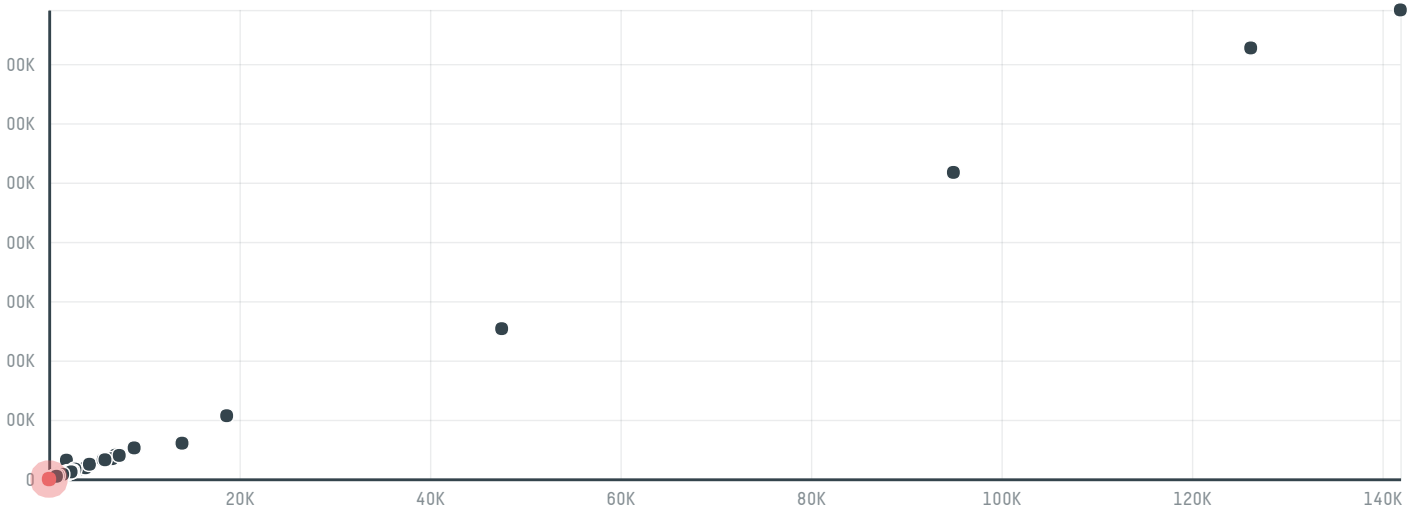

MUNICIPALITY	SOY DEFORESTATION RISK FOR FEED	CO2 EMISSIONS RISK FROM SOY DEFORESTATION FOR FEED (T CO2)
JAGUAPITA	0ha	0.4t CO2

BIOME	SOY DEFORESTATION RISK FOR FEED	CO2 EMISSIONS RISK FROM SOY DEFORESTATION FOR FEED (T CO2)
MATA ATLANTICA	0ha	0.4t CO2

COMPARING COMPANIES IMPORTING CHICKEN FROM BRAZIL IN 2017

Trase is a partnership between

In collaboration with

Donors

This website uses cookies to provide you with an improved user experience. By continuing to browse this site, you consent to the use of cookies and similar technologies. Please visit our [privacy policy](#) for further details.

I AGREE