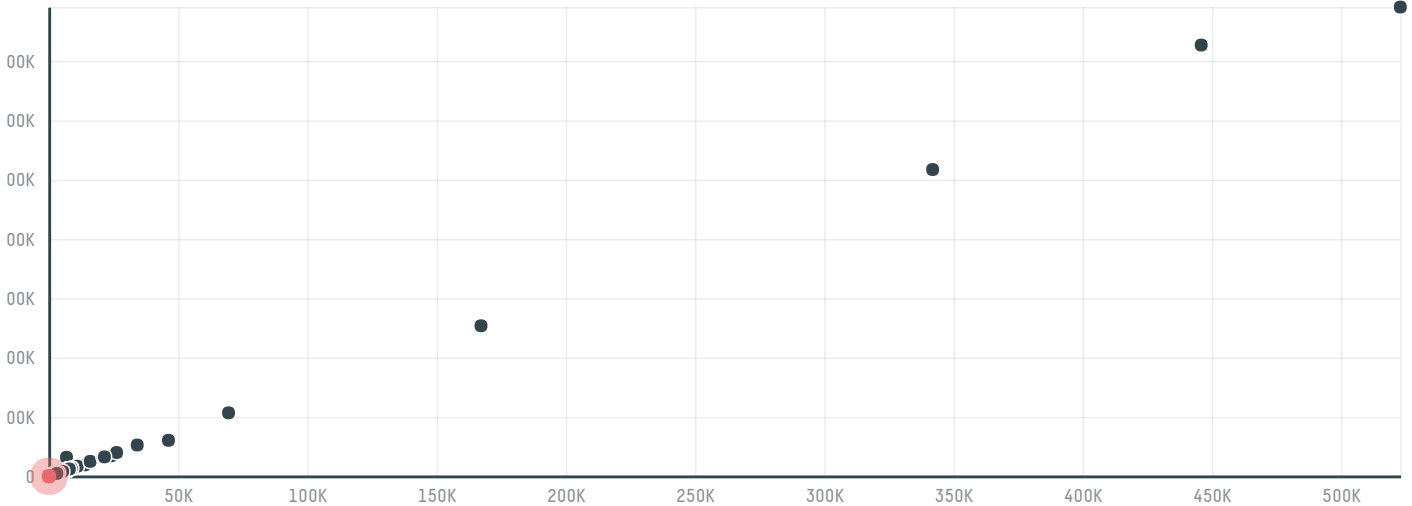

MUNICIPALITY	SOY DEFORESTATION RISK FOR FEED	CO2 EMISSIONS RISK FROM SOY DEFORESTATION FOR FEED (T CO2)
JAGUAPITA	0ha	0.4t CO2

BIOME	SOY DEFORESTATION RISK FOR FEED	CO2 EMISSIONS RISK FROM SOY DEFORESTATION FOR FEED (T CO2)
MATA ATLANTICA	0ha	0.4t CO2

COMPARING COMPANIES IMPORTING CHICKEN FROM BRAZIL IN 2017

Trase is a partnership between

In collaboration with

Donors

This website uses cookies to provide you with an improved user experience. By continuing to browse this site, you consent to the use of cookies and similar technologies. Please visit our [privacy policy](#) for further details.

I AGREE