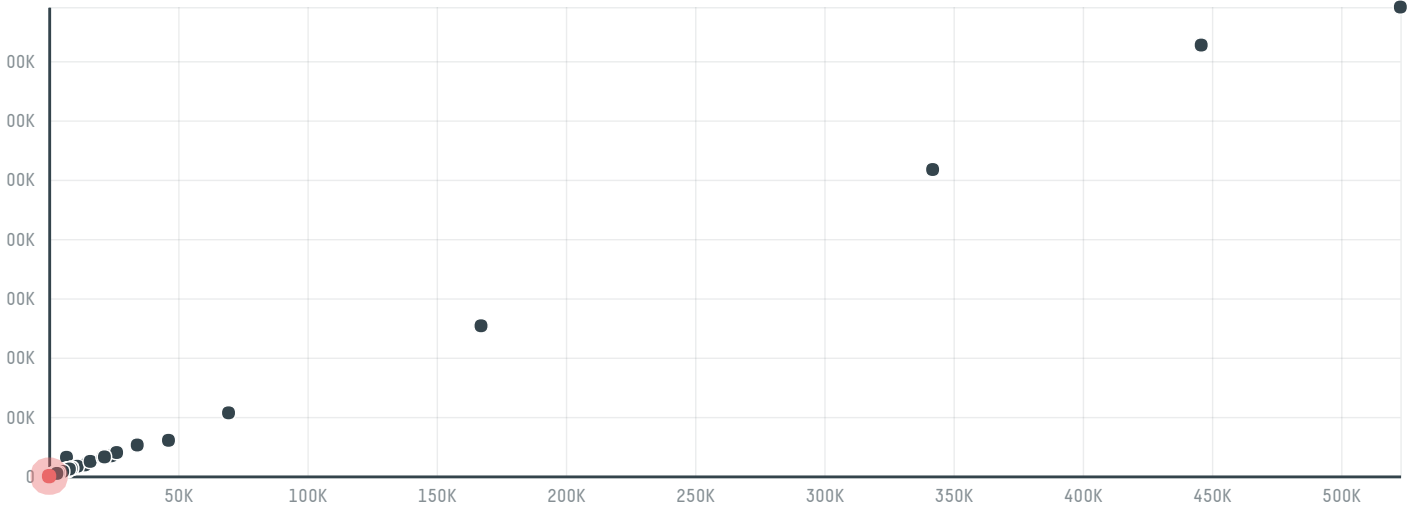

MUNICIPALITY	SOY DEFORESTATION RISK FOR FEED	CO2 EMISSIONS RISK FROM SOY DEFORESTATION FOR FEED (T CO2)
JAGUAPITA	0ha	1.1t CO2

BIOME	SOY DEFORESTATION RISK FOR FEED	CO2 EMISSIONS RISK FROM SOY DEFORESTATION FOR FEED (T CO2)
MATA ATLANTICA	0ha	1.1t CO2

COMPARING COMPANIES IMPORTING CHICKEN FROM BRAZIL IN 2017

Trase is a partnership between

In collaboration with

Donors

This website uses cookies to provide you with an improved user experience. By continuing to browse this site, you consent to the use of cookies and similar technologies. Please visit our [privacy policy](#) for further details.

I AGREE