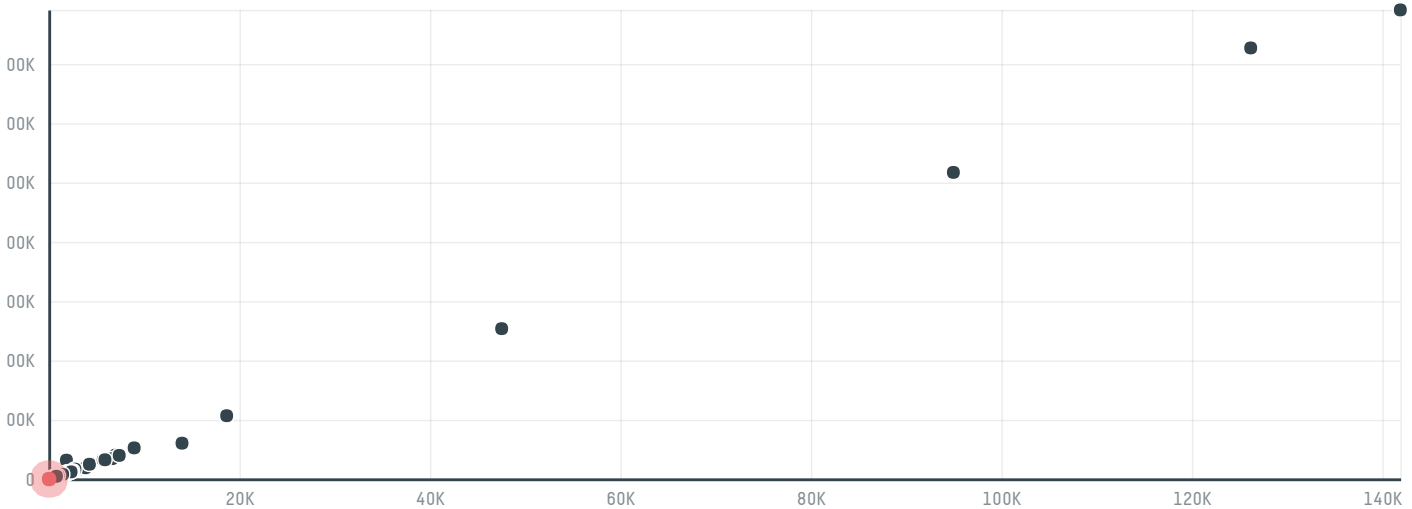

MUNICIPALITY	SOY DEFORESTATION RISK FOR FEED	CO2 EMISSIONS RISK FROM SOY DEFORESTATION FOR FEED (T CO2)
JAGUAPITA	0ha	1.1t CO2

BIOME	SOY DEFORESTATION RISK FOR FEED	CO2 EMISSIONS RISK FROM SOY DEFORESTATION FOR FEED (T CO2)
MATA ATLANTICA	0ha	1.1t CO2

COMPARING COMPANIES IMPORTING CHICKEN FROM BRAZIL IN 2017

Trase is a partnership between

In collaboration with

Donors

This website uses cookies to provide you with an improved user experience. By continuing to browse this site, you consent to the use of cookies and similar technologies. Please visit our [privacy policy](#) for further details.

I AGREE