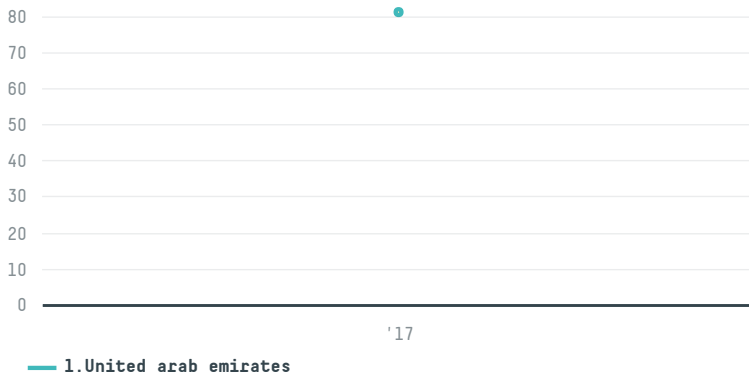

TOP DESTINATION COUNTRIES OF CHICKEN IMPORTED BY EMKE STORES P.B.: