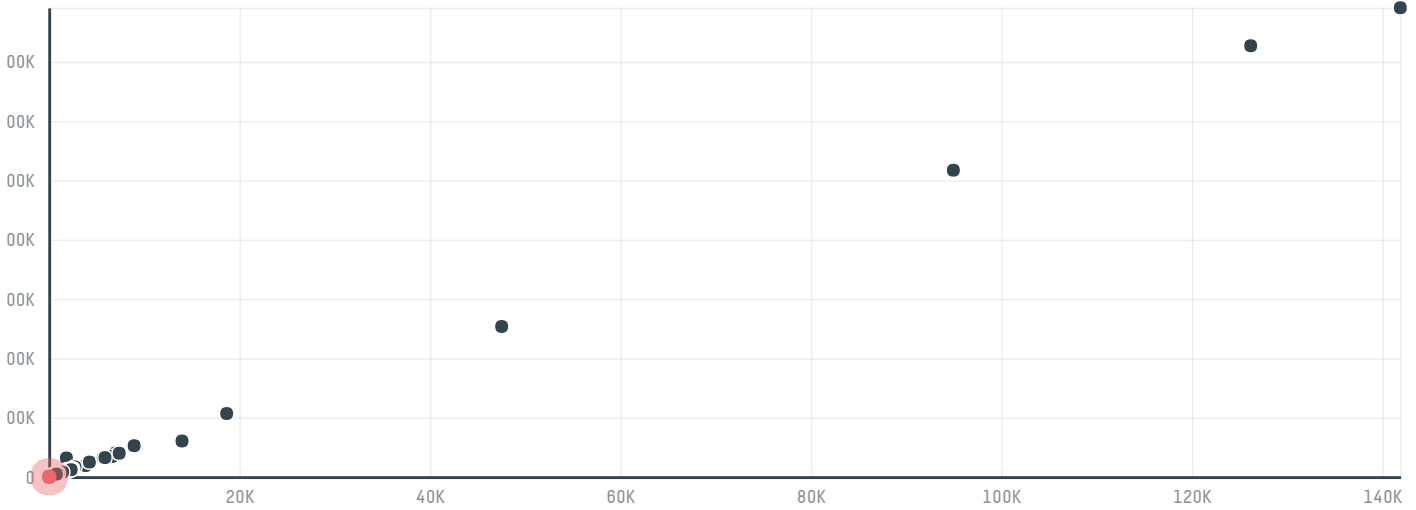

MUNICIPALITY	SOY DEFORESTATION RISK FOR FEED	CO2 EMISSIONS RISK FROM SOY DEFORESTATION FOR FEED (T CO2)
GUARACI	0ha	0.6t CO2
JAGUAPITA	0ha	0.9t CO2

BIOME	SOY DEFORESTATION RISK FOR FEED	CO2 EMISSIONS RISK FROM SOY DEFORESTATION FOR FEED (T CO2)
MATA ATLANTICA	0ha	1.6t CO2

COMPARING COMPANIES IMPORTING CHICKEN FROM BRAZIL IN 2017

Trase is a partnership between

In collaboration with

Donors

This website uses cookies to provide you with an improved user experience. By continuing to browse this site, you consent to the use of cookies and similar technologies. Please visit our [privacy policy](#) for further details.

I AGREE