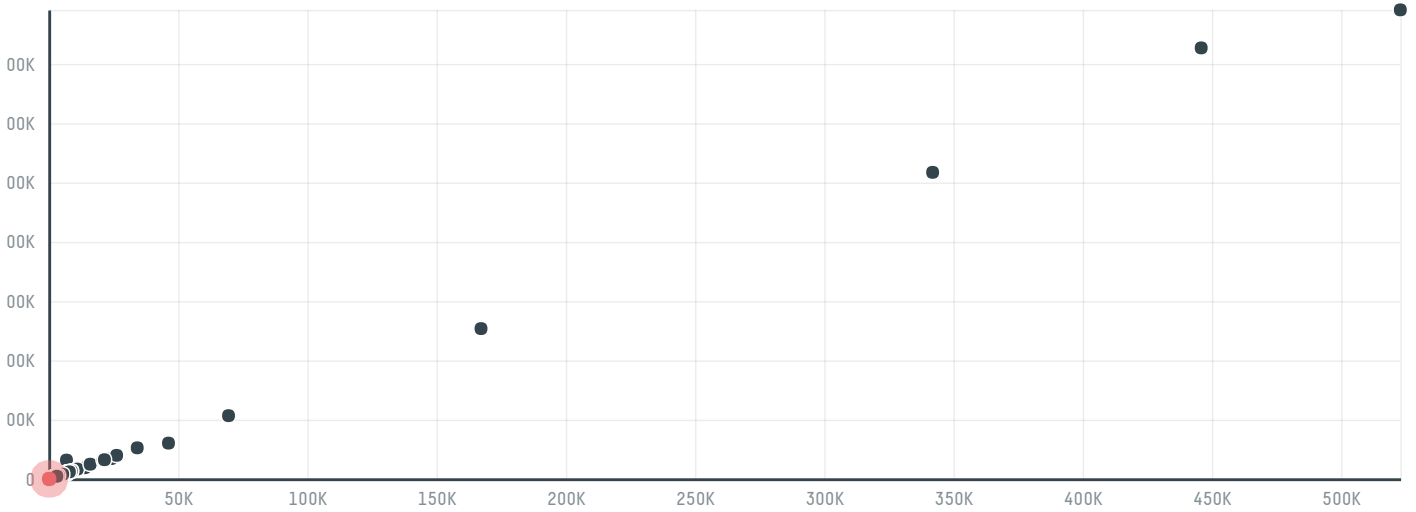

MUNICIPALITY	SOY DEFORESTATION RISK FOR FEED	CO2 EMISSIONS RISK FROM SOY DEFORESTATION FOR FEED (T CO2)
GUARACI	0ha	0.6t CO2
JAGUAPITA	0ha	0.9t CO2

BIOME	SOY DEFORESTATION RISK FOR FEED	CO2 EMISSIONS RISK FROM SOY DEFORESTATION FOR FEED (T CO2)
MATA ATLANTICA	0ha	1.6t CO2

COMPARING COMPANIES IMPORTING CHICKEN FROM BRAZIL IN 2017

Trase is a partnership between

In collaboration with

Donors

This website uses cookies to provide you with an improved user experience. By continuing to browse this site, you consent to the use of cookies and similar technologies. Please visit our [privacy policy](#) for further details.

I AGREE