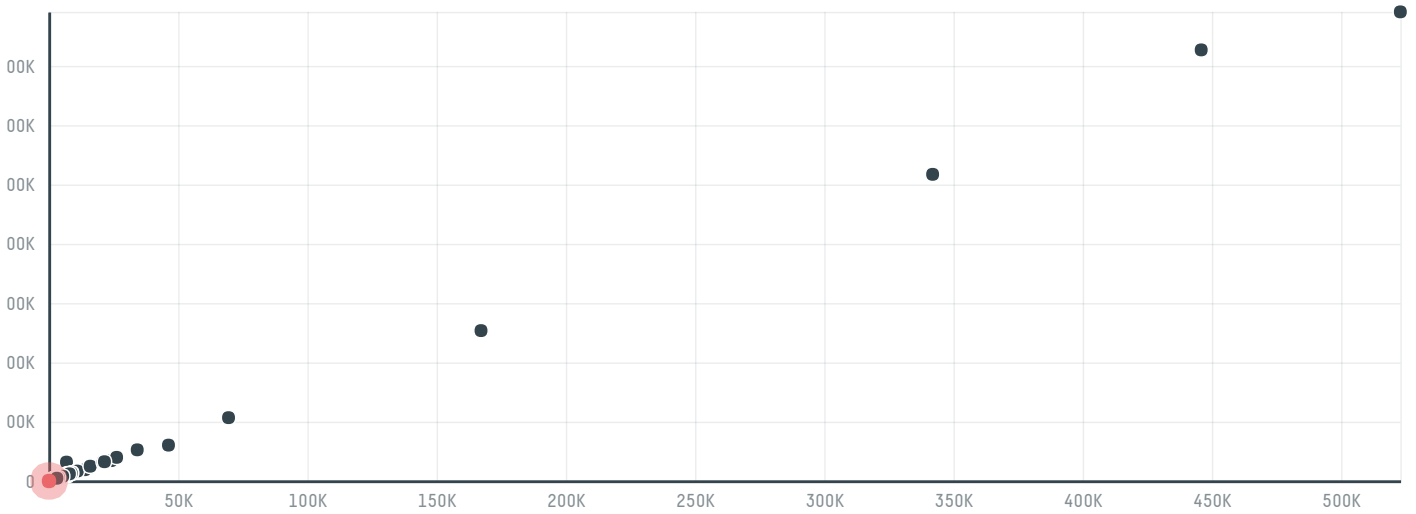

MUNICIPALITY	SOY DEFORESTATION RISK FOR FEED	CO2 EMISSIONS RISK FROM SOY DEFORESTATION FOR FEED (T CO2)
GUARACI	0ha	0.1t CO2
JAGUAPITA	0ha	0.2t CO2

BIOME	SOY DEFORESTATION RISK FOR FEED	CO2 EMISSIONS RISK FROM SOY DEFORESTATION FOR FEED (T CO2)
MATA ATLANTICA	0ha	0.3t CO2

COMPARING COMPANIES IMPORTING CHICKEN FROM BRAZIL IN 2017

Trase is a partnership between

In collaboration with

Donors

This website uses cookies to provide you with an improved user experience. By continuing to browse this site, you consent to the use of cookies and similar technologies. Please visit our [privacy policy](#) for further details.

I AGREE