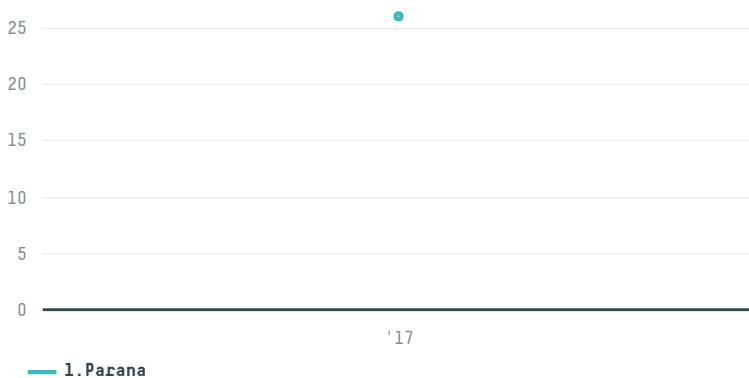

TOP DESTINATION COUNTRIES OF CHICKEN IMPORTED BY CARDIBLOX (PTY) LTD UNIT 5 MULBERRY HILL: