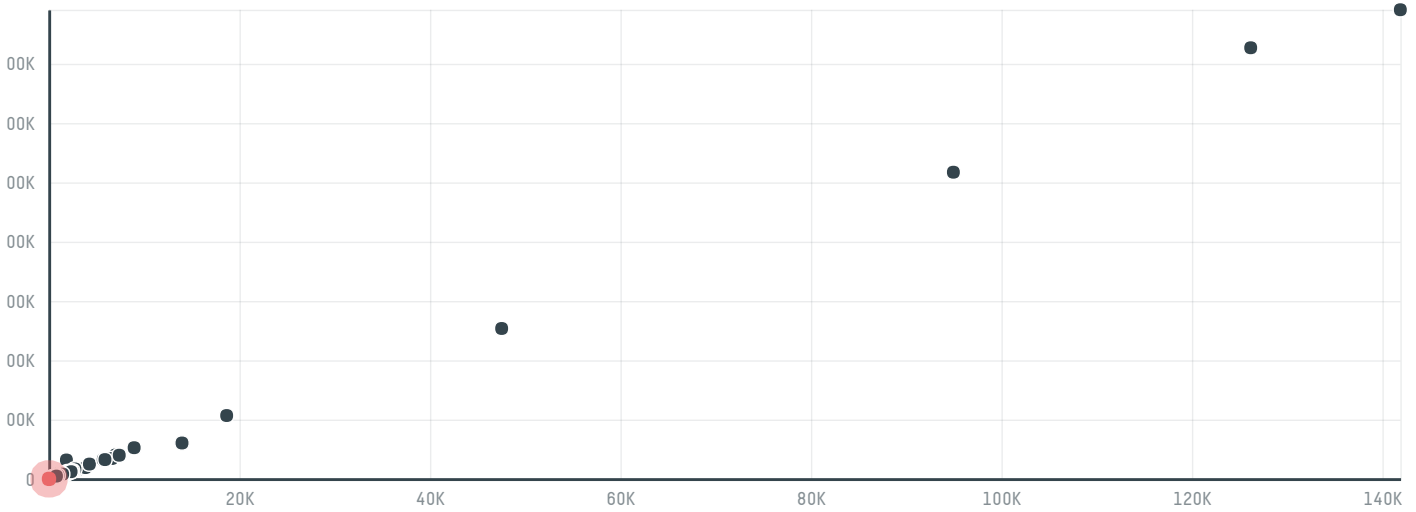

MUNICIPALITY	SOY DEFORESTATION RISK FOR FEED	CO2 EMISSIONS RISK FROM SOY DEFORESTATION FOR FEED (T CO2)
GUARACI	0ha	0.1t CO2
JAGUAPITA	0ha	0.2t CO2

BIOME	SOY DEFORESTATION RISK FOR FEED	CO2 EMISSIONS RISK FROM SOY DEFORESTATION FOR FEED (T CO2)
MATA ATLANTICA	0ha	0.3t CO2

COMPARING COMPANIES IMPORTING CHICKEN FROM BRAZIL IN 2017

Trase is a partnership between

In collaboration with

Donors

This website uses cookies to provide you with an improved user experience. By continuing to browse this site, you consent to the use of cookies and similar technologies. Please visit our [privacy policy](#) for further details.

I AGREE