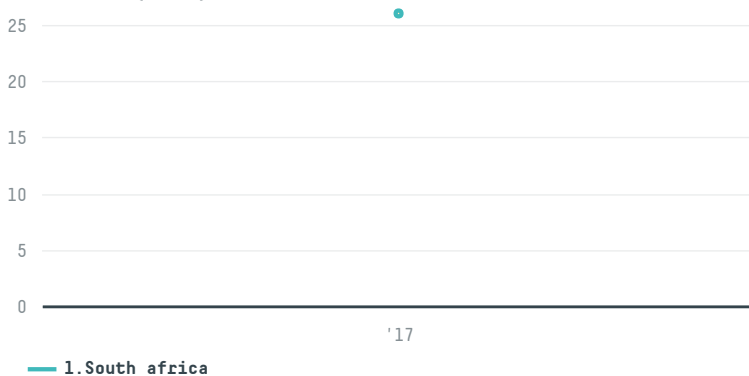

TOP DESTINATION COUNTRIES OF CHICKEN IMPORTED BY CARDIBLOX (PTY) LTD UNIT 5 MULBERRY HILL: