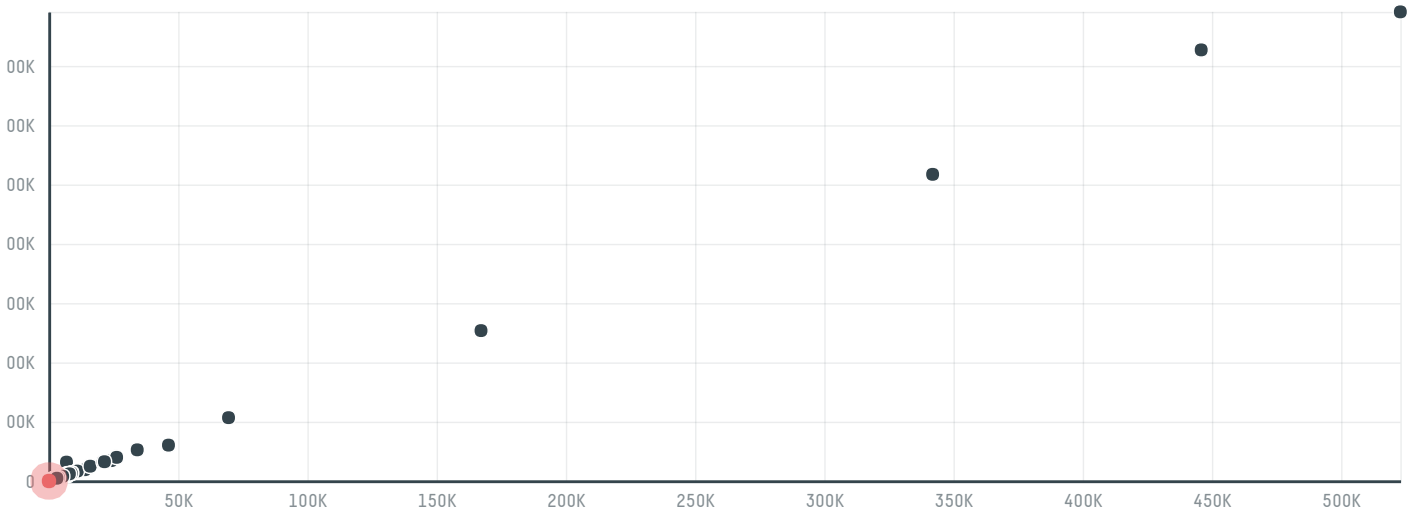

MUNICIPALITY	SOY DEFORESTATION RISK FOR FEED	CO2 EMISSIONS RISK FROM SOY DEFORESTATION FOR FEED (T CO2)
GUARACI	0ha	0.1t CO2
JAGUAPITA	0ha	0.2t CO2

BIOME	SOY DEFORESTATION RISK FOR FEED	CO2 EMISSIONS RISK FROM SOY DEFORESTATION FOR FEED (T CO2)
MATA ATLANTICA	0ha	0.3t CO2

COMPARING COMPANIES IMPORTING CHICKEN FROM BRAZIL IN 2017

Trase is a partnership between

In collaboration with

Donors

This website uses cookies to provide you with an improved user experience. By continuing to browse this site, you consent to the use of cookies and similar technologies. Please visit our [privacy policy](#) for further details.

I AGREE