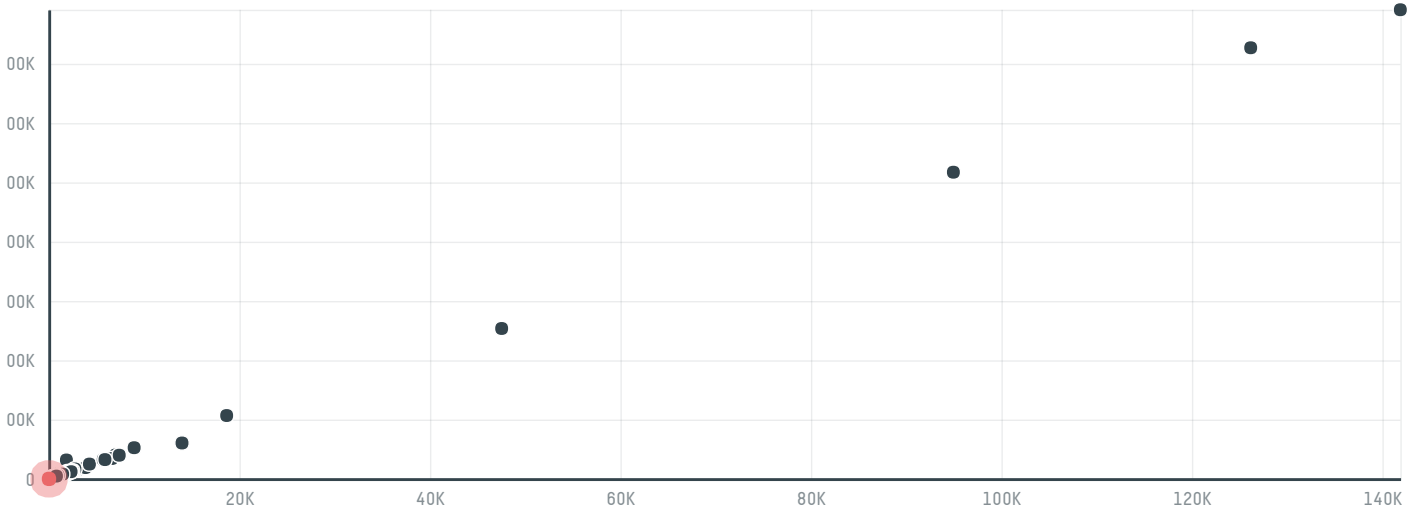

MUNICIPALITY	SOY DEFORESTATION RISK FOR FEED	CO2 EMISSIONS RISK FROM SOY DEFORESTATION FOR FEED (T CO2)
GUARACI	0ha	0.1t CO2
JAGUAPITA	0ha	0.2t CO2

BIOME	SOY DEFORESTATION RISK FOR FEED	CO2 EMISSIONS RISK FROM SOY DEFORESTATION FOR FEED (T CO2)
MATA ATLANTICA	0ha	0.3t CO2

COMPARING COMPANIES IMPORTING CHICKEN FROM BRAZIL IN 2017

Trase is a partnership between

In collaboration with

Donors

This website uses cookies to provide you with an improved user experience. By continuing to browse this site, you consent to the use of cookies and similar technologies. Please visit our [privacy policy](#) for further details.

I AGREE