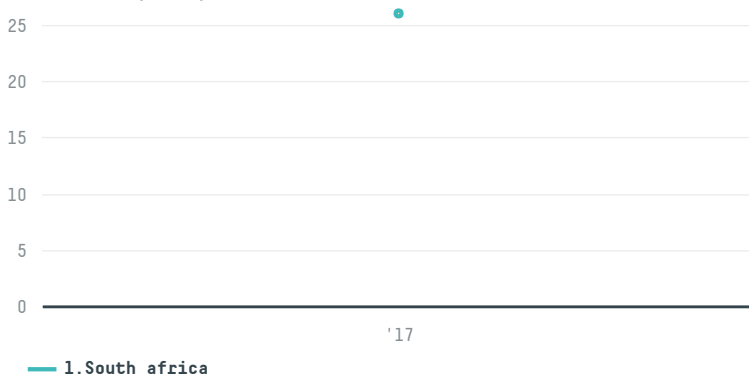

TOP DESTINATION COUNTRIES OF CHICKEN IMPORTED BY CARDIBLOX (PTY) LTD UNIT 5 MULBERRY: