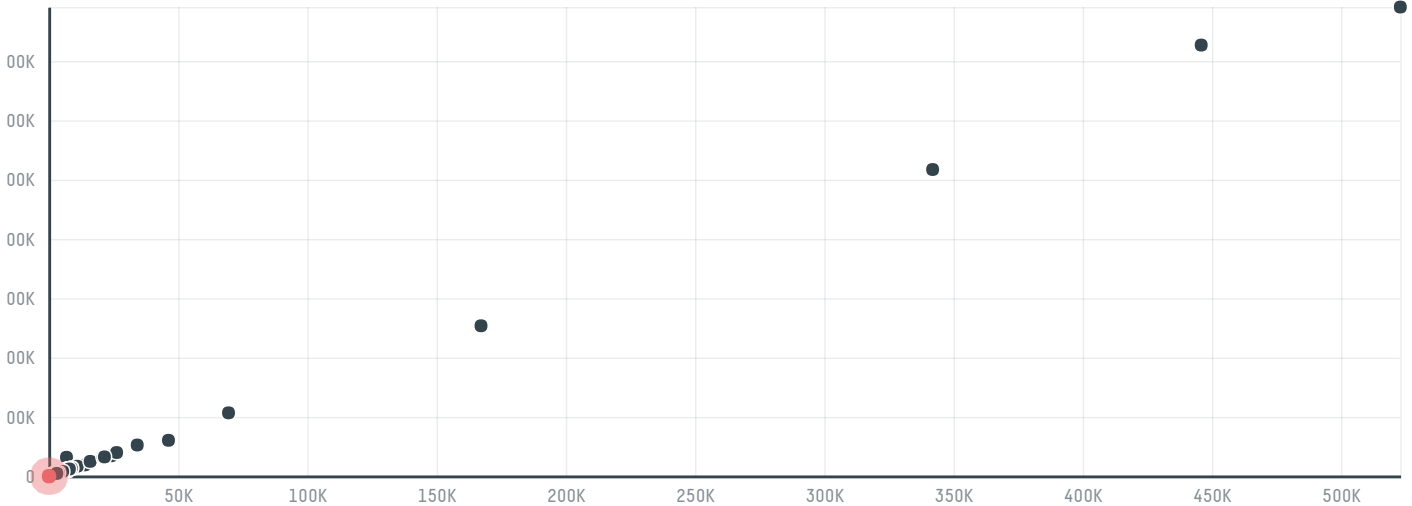

MUNICIPALITY	SOY DEFORESTATION RISK FOR FEED	CO2 EMISSIONS RISK FROM SOY DEFORESTATION FOR FEED (T CO2)
GUARACI	0ha	0.5t CO2

BIOME	SOY DEFORESTATION RISK FOR FEED	CO2 EMISSIONS RISK FROM SOY DEFORESTATION FOR FEED (T CO2)
MATA ATLANTICA	0ha	0.5t CO2

COMPARING COMPANIES IMPORTING CHICKEN FROM BRAZIL IN 2017

Trase is a partnership between

In collaboration with

Donors

This website uses cookies to provide you with an improved user experience. By continuing to browse this site, you consent to the use of cookies and similar technologies. Please visit our [privacy policy](#) for further details.

I AGREE