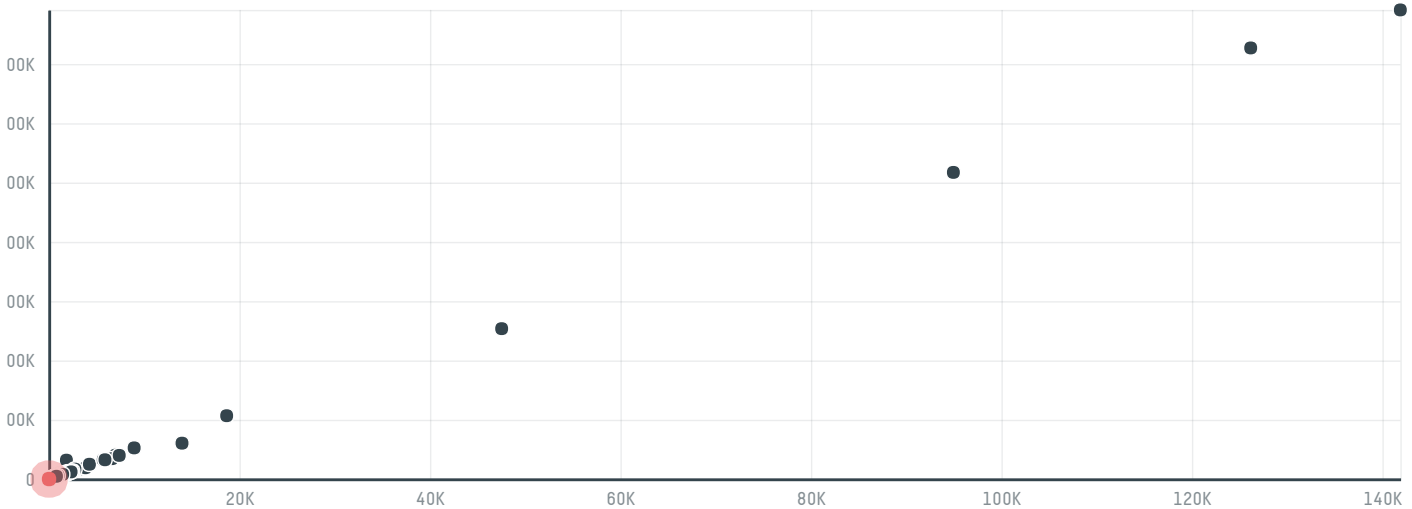

MUNICIPALITY	SOY DEFORESTATION RISK FOR FEED	CO2 EMISSIONS RISK FROM SOY DEFORESTATION FOR FEED (T CO2)
GUARACI	0ha	0.5t CO2

BIOME	SOY DEFORESTATION RISK FOR FEED	CO2 EMISSIONS RISK FROM SOY DEFORESTATION FOR FEED (T CO2)
MATA ATLANTICA	0ha	0.5t CO2

COMPARING COMPANIES IMPORTING CHICKEN FROM BRAZIL IN 2017

Trase is a partnership between

In collaboration with

Donors

This website uses cookies to provide you with an improved user experience. By continuing to browse this site, you consent to the use of cookies and similar technologies. Please visit our [privacy policy](#) for further details.

I AGREE