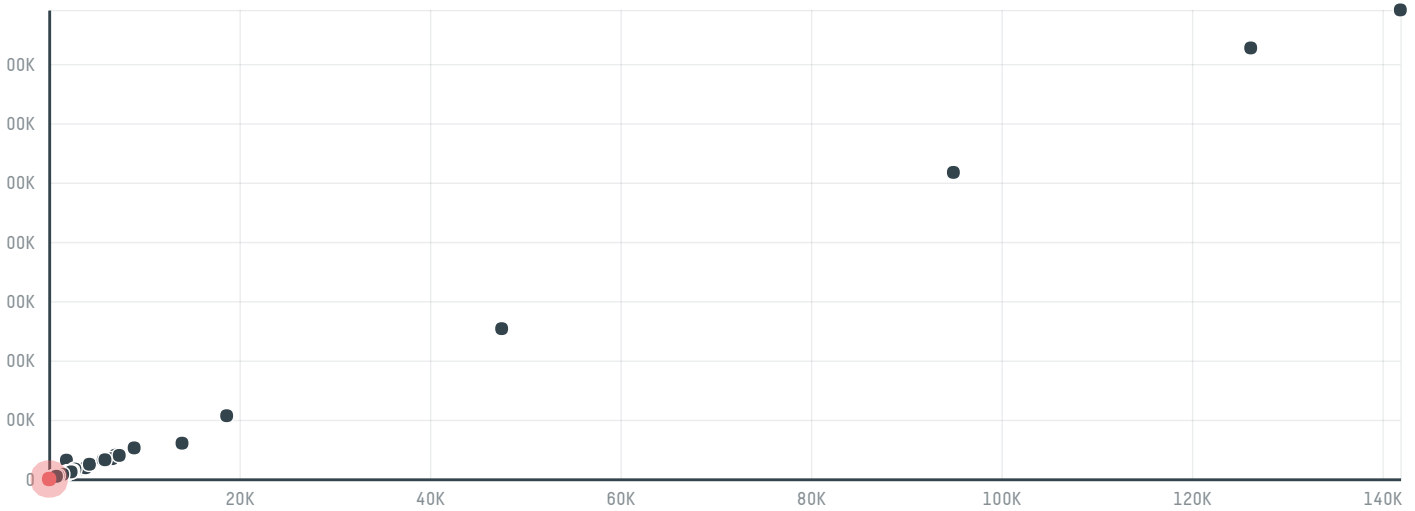

MUNICIPALITY	SOY DEFORESTATION RISK FOR FEED	CO2 EMISSIONS RISK FROM SOY DEFORESTATION FOR FEED (T CO2)
GUARACI	0ha	1t CO2
BIOME	SOY DEFORESTATION RISK FOR FEED	CO2 EMISSIONS RISK FROM SOY DEFORESTATION FOR FEED (T CO2)
MATA ATLANTICA	0ha	1t CO2

COMPARING COMPANIES IMPORTING CHICKEN FROM BRAZIL IN 2017

Trase is a partnership between

In collaboration with

Donors

This website uses cookies to provide you with an improved user experience. By continuing to browse this site, you consent to the use of cookies and similar technologies. Please visit our [privacy policy](#) for further details.

I AGREE