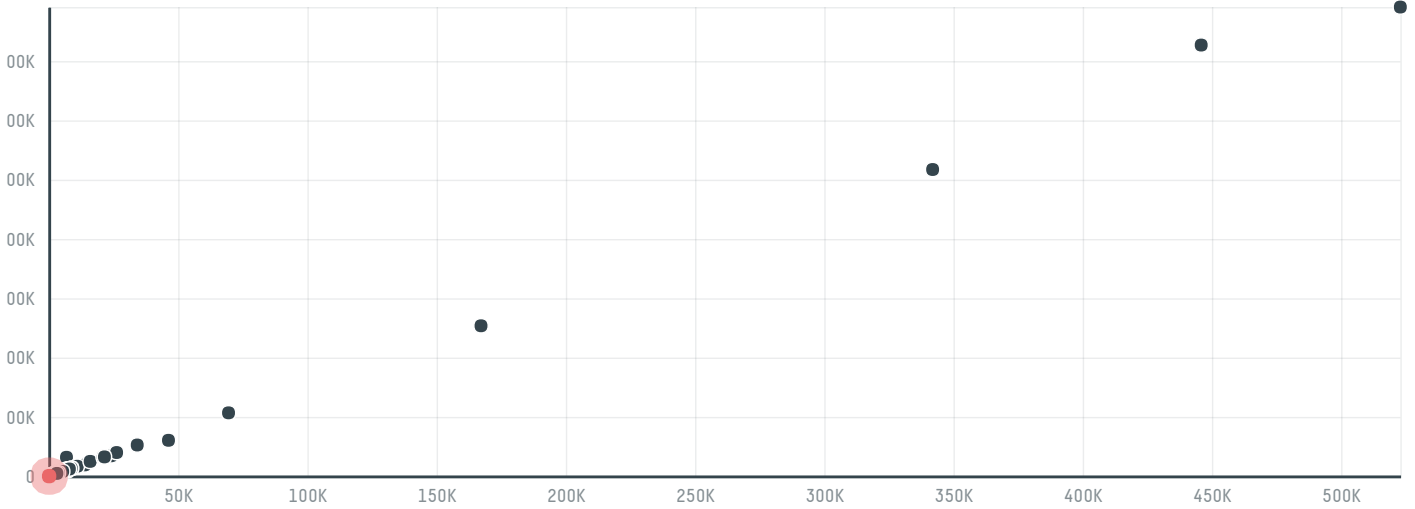

MUNICIPALITY	SOY DEFORESTATION RISK FOR FEED	CO2 EMISSIONS RISK FROM SOY DEFORESTATION FOR FEED (T CO2)
GUARACI	0ha	1t CO2
BIOME	SOY DEFORESTATION RISK FOR FEED	CO2 EMISSIONS RISK FROM SOY DEFORESTATION FOR FEED (T CO2)
MATA ATLANTICA	0ha	1t CO2

COMPARING COMPANIES IMPORTING CHICKEN FROM BRAZIL IN 2017

Trase is a partnership between

In collaboration with

Donors

This website uses cookies to provide you with an improved user experience. By continuing to browse this site, you consent to the use of cookies and similar technologies. Please visit our [privacy policy](#) for further details.

I AGREE