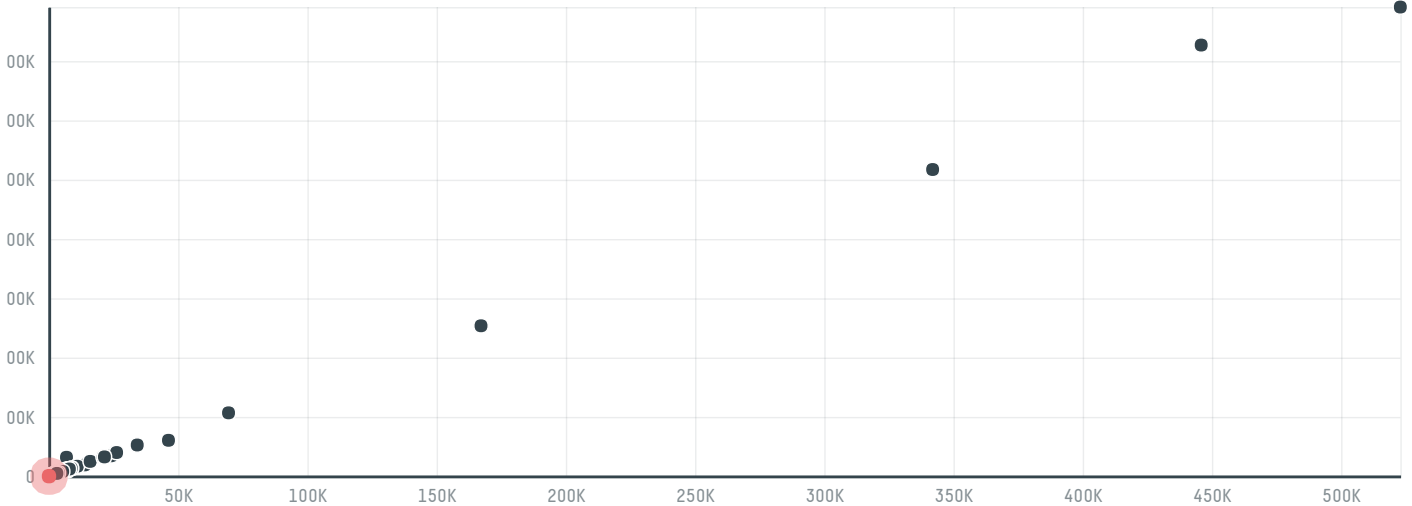

MUNICIPALITY	SOY DEFORESTATION RISK FOR FEED	CO2 EMISSIONS RISK FROM SOY DEFORESTATION FOR FEED (T CO2)
GUARACI	0ha	0.2t CO2

BIOME	SOY DEFORESTATION RISK FOR FEED	CO2 EMISSIONS RISK FROM SOY DEFORESTATION FOR FEED (T CO2)
MATA ATLANTICA	0ha	0.2t CO2

COMPARING COMPANIES IMPORTING CHICKEN FROM BRAZIL IN 2017

Trase is a partnership between

In collaboration with

Donors

This website uses cookies to provide you with an improved user experience. By continuing to browse this site, you consent to the use of cookies and similar technologies. Please visit our [privacy policy](#) for further details.

I AGREE