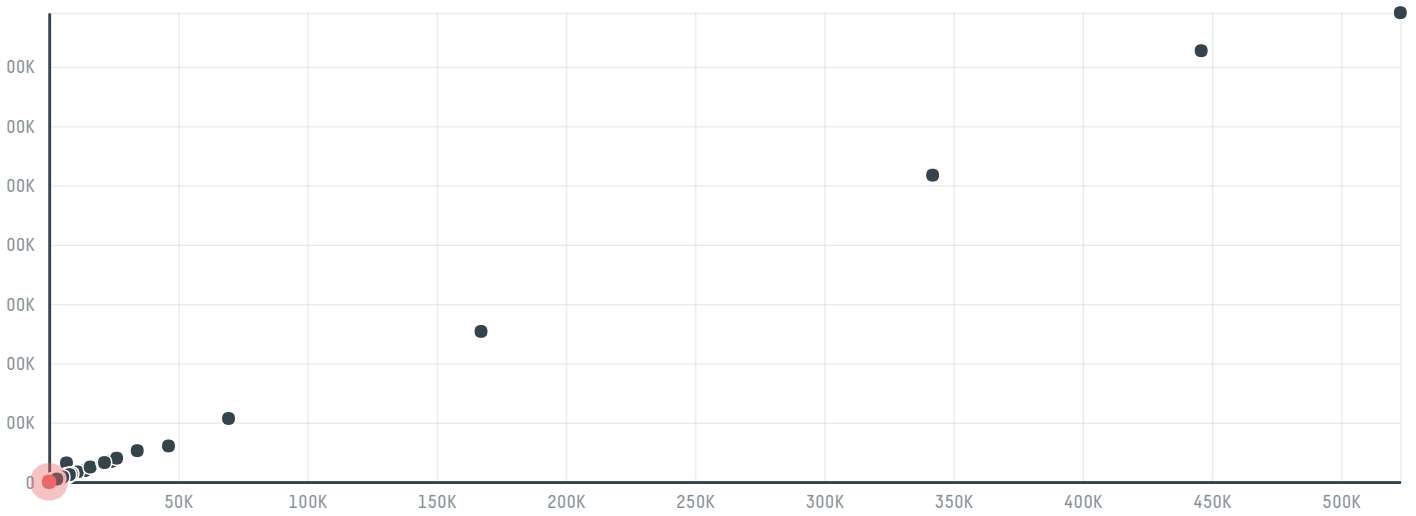

MUNICIPALITY	SOY DEFORESTATION RISK FOR FEED	CO2 EMISSIONS RISK FROM SOY DEFORESTATION FOR FEED (T CO2)
PITANGUEIRAS	0ha	0t CO2
PRADO FERREIRA	0ha	0t CO2
GUARACI	0ha	0t CO2

BIOME	SOY DEFORESTATION RISK FOR FEED	CO2 EMISSIONS RISK FROM SOY DEFORESTATION FOR FEED (T CO2)
MATA ATLANTICA	0ha	0t CO2

COMPARING COMPANIES IMPORTING CHICKEN FROM BRAZIL IN 2017

Trase is a partnership between

In collaboration with

Donors

This website uses cookies to provide you with an improved user experience. By continuing to browse this site, you consent to the use of cookies and similar technologies. Please visit our [privacy policy](#) for further details.

I AGREE