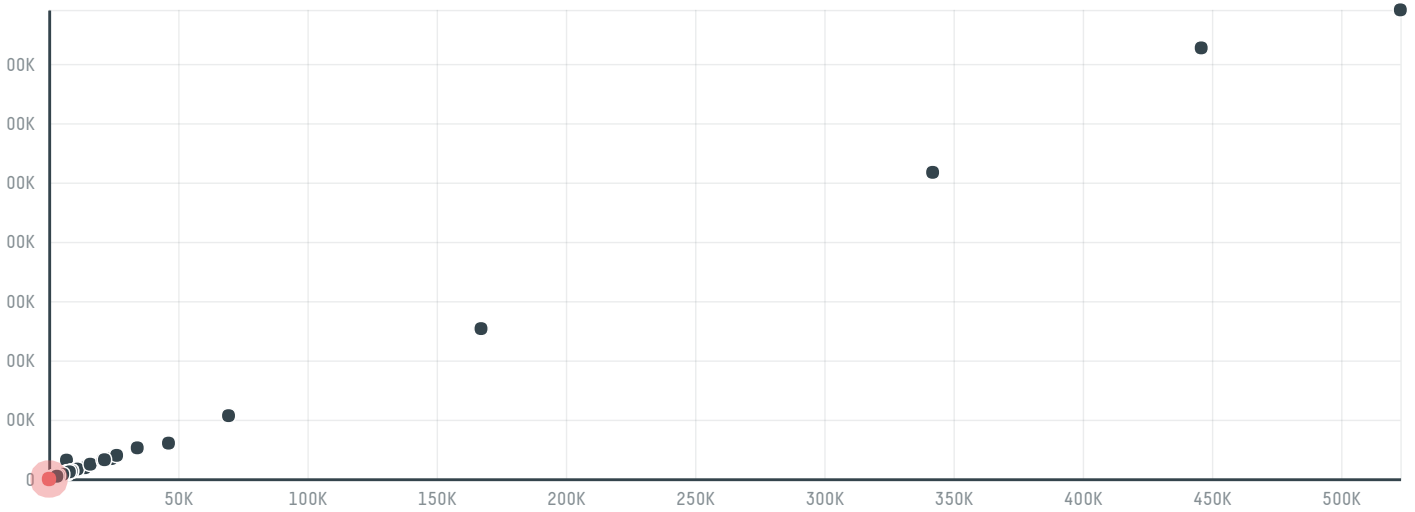

MUNICIPALITY	SOY DEFORESTATION RISK FOR FEED	CO2 EMISSIONS RISK FROM SOY DEFORESTATION FOR FEED (T CO2)
MARINGA	0ha	0t CO2
SAO JORGE DO IVAI	0ha	0t CO2

BIOME	SOY DEFORESTATION RISK FOR FEED	CO2 EMISSIONS RISK FROM SOY DEFORESTATION FOR FEED (T CO2)
MATA ATLANTICA	0ha	0t CO2

COMPARING COMPANIES IMPORTING CHICKEN FROM BRAZIL IN 2017

Trase is a partnership between

In collaboration with

Donors

This website uses cookies to provide you with an improved user experience. By continuing to browse this site, you consent to the use of cookies and similar technologies. Please visit our [privacy policy](#) for further details.

I AGREE