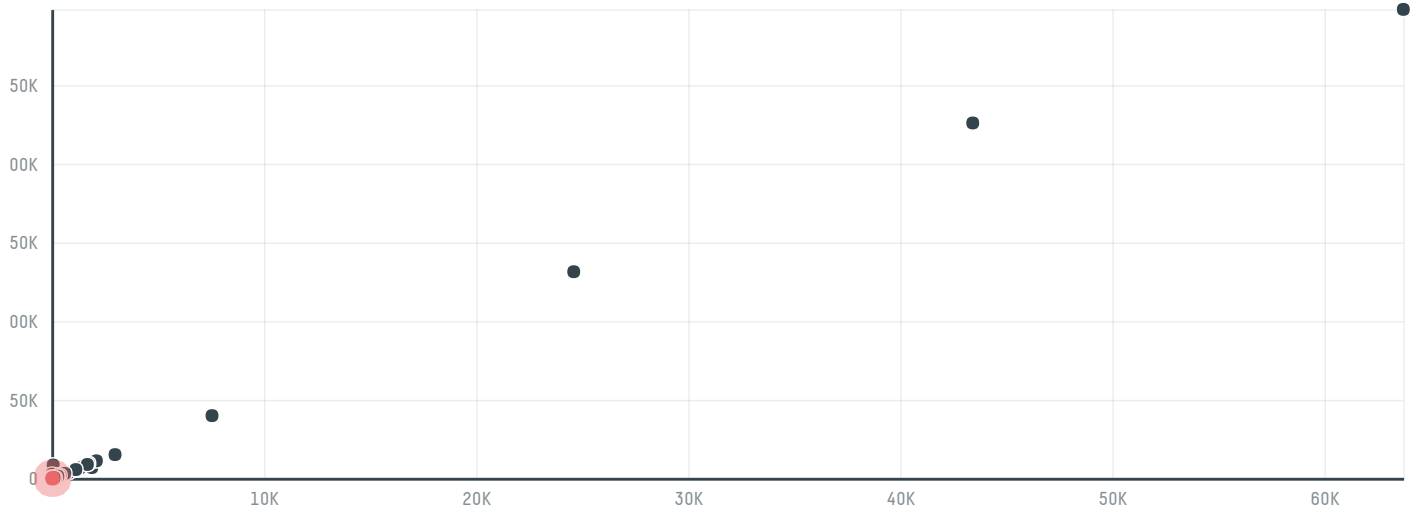

Trase is a partnership between

In collaboration with

and many other organizations and individuals.

Donors

[Terms of Use](#) · [Privacy policy](#) · [Cookie policy](#) · [Contact us](#)