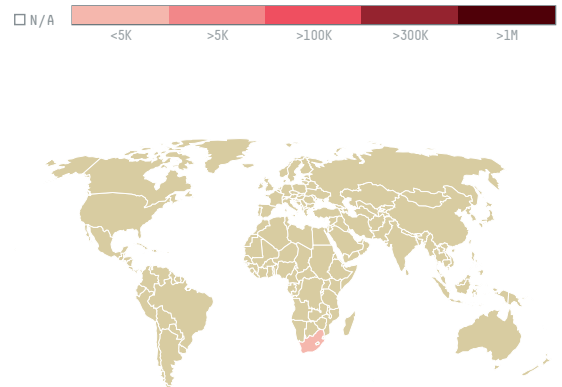

trase

Koo koo roo chickens cc t a marios meat wholesalers

ACTIVITY	COMMODITY	COUNTRY	YEAR
Importer	Chicken	Brazil	2018

Koo koo roo chickens cc t a marios meat wholesalers was the 374th largest importer of chicken from BRAZIL in 2018, accounting for 162 tons. This is a 500% increase vs the previous year. The main destination of the chicken imported by Koo koo roo chickens cc t a marios meat wholesalers is South africa, accounting for 100% of the total.

TOP DESTINATION COUNTRIES OF CHICKEN IMPORTED BY KOO KOO ROO CHICKENS CC T A MARIOS MEAT WHOLESALERS:

MUNICIPALITY	SOY DEFORESTATION RISK FOR FEED	CO2 EMISSIONS RISK FROM SOY DEFORESTATION FOR FEED (T CO2)
MARIALVA	0ha	0t CO2
PAICANDU	0ha	0t CO2