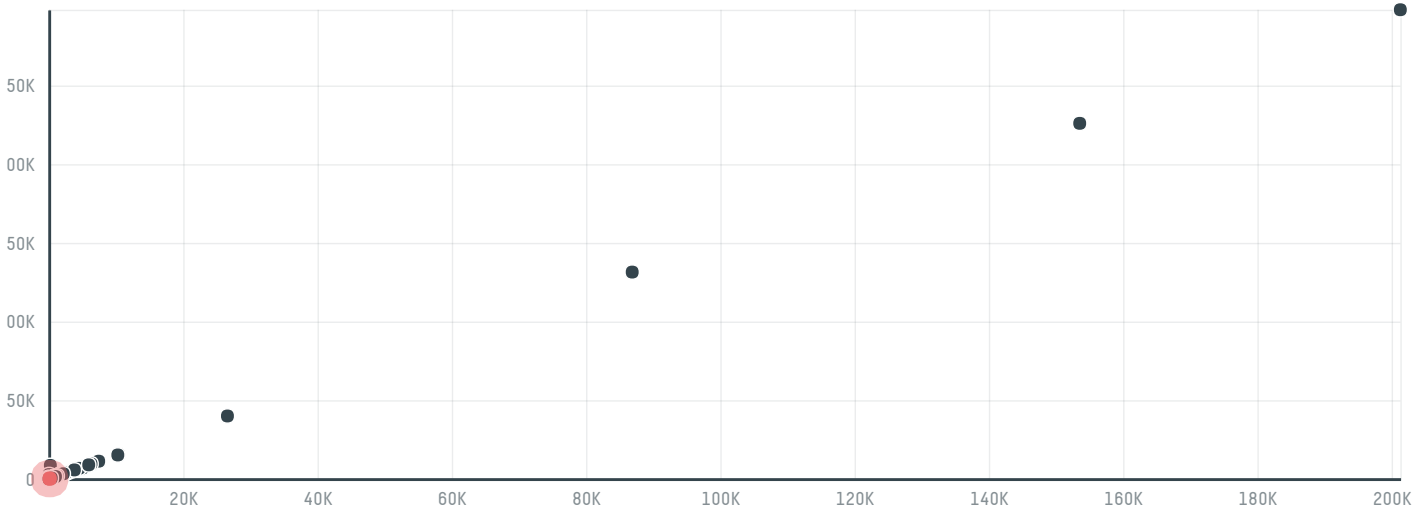

COMPARING COMPANIES IMPORTING CHICKEN FROM BRAZIL IN 2018