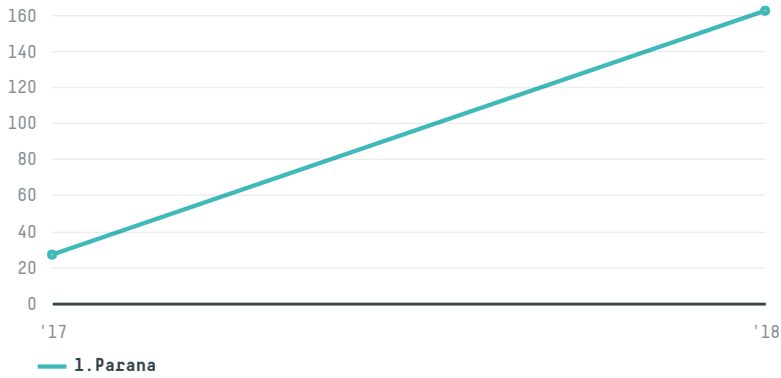

MUNICIPALITY	SOY DEFORESTATION RISK FOR FEED	CO2 EMISSIONS RISK FROM SOY DEFORESTATION FOR FEED (T CO2)
MARIALVA	0ha	0t CO2
PAICANDU	0ha	0t CO2

BIOME	SOY DEFORESTATION RISK FOR FEED	CO2 EMISSIONS RISK FROM SOY DEFORESTATION FOR FEED (T CO2)
MATA ATLANTICA	0ha	0t CO2

COMPARING COMPANIES IMPORTING CHICKEN FROM BRAZIL IN 2018