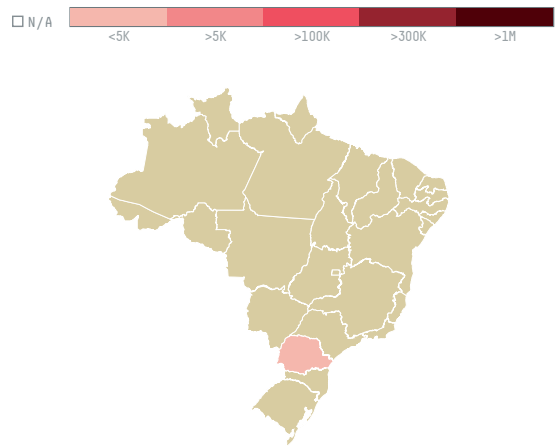

trase

Koo koo roo chickens cc t a marios meat wholesalers

ACTIVITY	COMMODITY	COUNTRY	YEAR
Importer	Chicken	Brazil	2018

Koo koo roo chickens cc t a marios meat wholesalers was the 374th largest importer of chicken from BRAZIL in 2018, accounting for 162 tons. This is a 500% increase vs the previous year. The main destination of the chicken imported by Koo koo roo chickens cc t a marios meat wholesalers is South africa, accounting for 100% of the total.

TOP DESTINATION COUNTRIES OF CHICKEN IMPORTED BY KOO KOO ROO CHICKENS CC T A MARIOS MEAT WHOLESALERS:

MUNICIPALITY	SOY DEFORESTATION RISK FOR FEED	CO2 EMISSIONS RISK FROM SOY DEFORESTATION FOR FEED (T CO2)
MARIALVA	0ha	0t CO2
PAICANDU	0ha	0t CO2