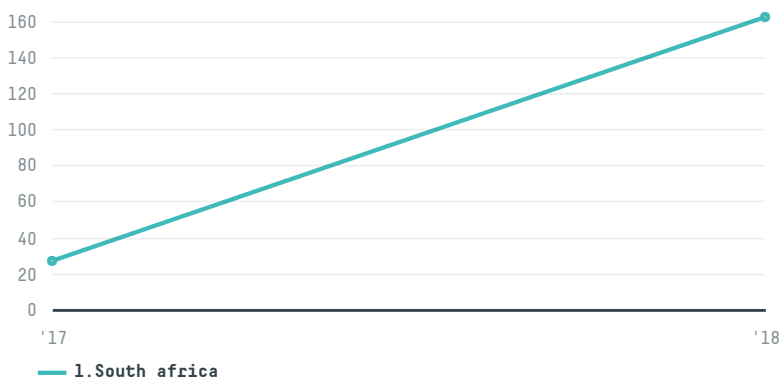

TOP DESTINATION COUNTRIES OF CHICKEN IMPORTED BY KOO KOO ROO CHICKENS CC T A MARIOS MEAT WHOLESALERS: