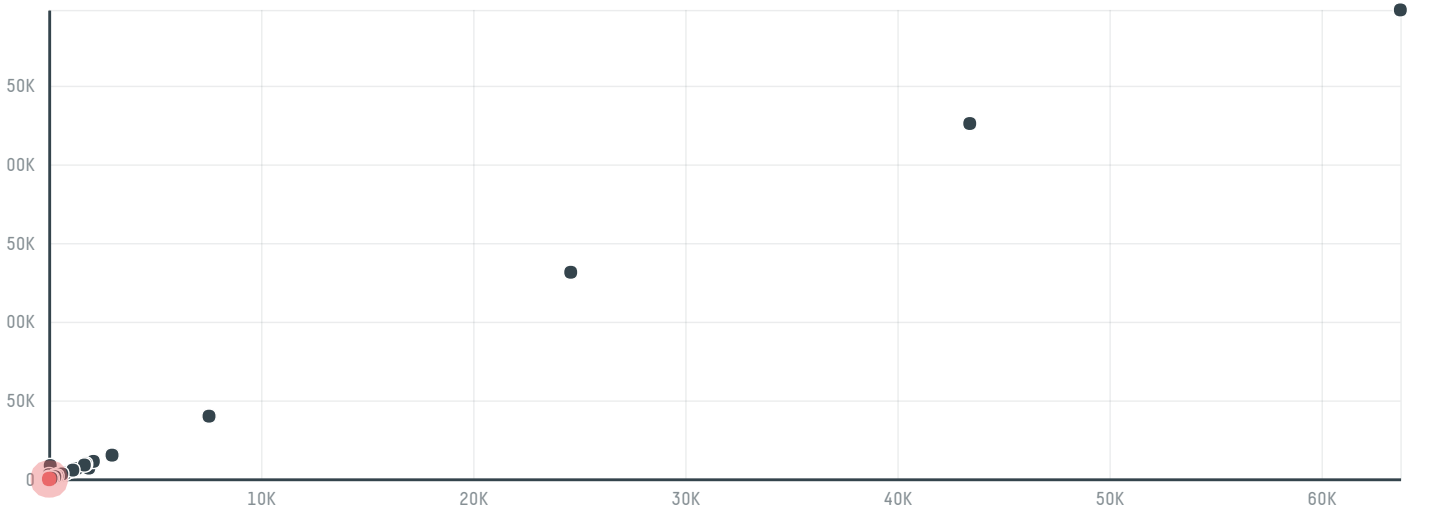

MUNICIPALITY	SOY DEFORESTATION RISK FOR FEED	CO2 EMISSIONS RISK FROM SOY DEFORESTATION FOR FEED (T CO2)
PAICANDU	0ha	0t CO2

BIOME	SOY DEFORESTATION RISK FOR FEED	CO2 EMISSIONS RISK FROM SOY DEFORESTATION FOR FEED (T CO2)
MATA ATLANTICA	0ha	0t CO2

COMPARING COMPANIES IMPORTING CHICKEN FROM BRAZIL IN 2018

Trase is a partnership between

In collaboration with

Donors

This website uses cookies to provide you with an improved user experience. By continuing to browse this site, you consent to the use of cookies and similar technologies. Please visit our [privacy policy](#) for further details.

I AGREE