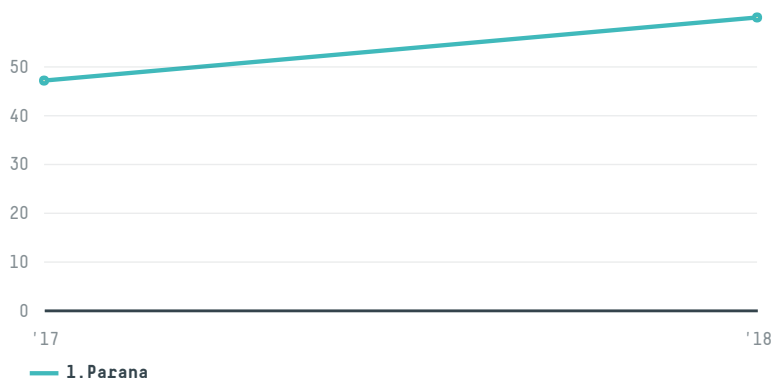

TOP DESTINATION COUNTRIES OF CHICKEN IMPORTED BY PURE FOODS CO LLC: