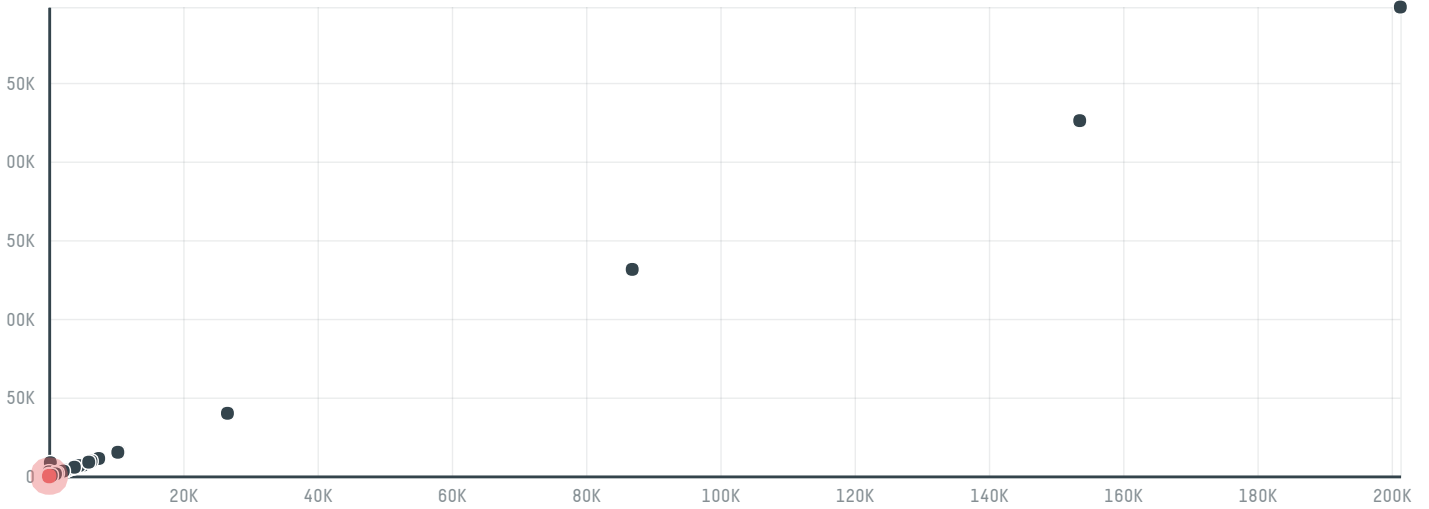

MUNICIPALITY	SOY DEFORESTATION RISK FOR FEED	CO2 EMISSIONS RISK FROM SOY DEFORESTATION FOR FEED (T CO2)
PAICANDU	0ha	0t CO2

BIOME	SOY DEFORESTATION RISK FOR FEED	CO2 EMISSIONS RISK FROM SOY DEFORESTATION FOR FEED (T CO2)
MATA ATLANTICA	0ha	0t CO2

COMPARING COMPANIES IMPORTING CHICKEN FROM BRAZIL IN 2018

Trase is a partnership between

In collaboration with

Donors

This website uses cookies to provide you with an improved user experience. By continuing to browse this site, you consent to the use of cookies and similar technologies. Please visit our [privacy policy](#) for further details.

I AGREE