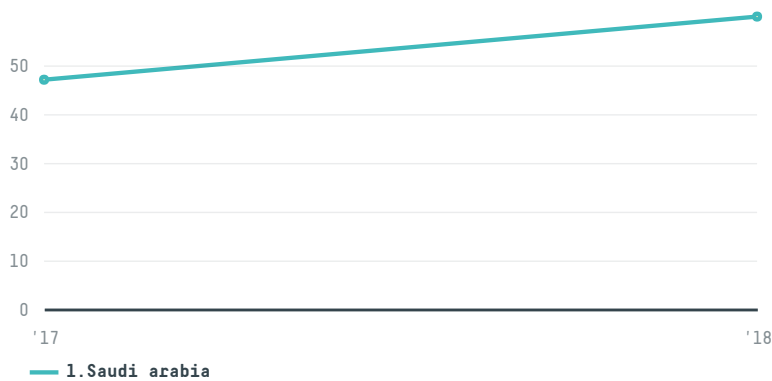

TOP DESTINATION COUNTRIES OF CHICKEN IMPORTED BY PURE FOODS CO LLC: