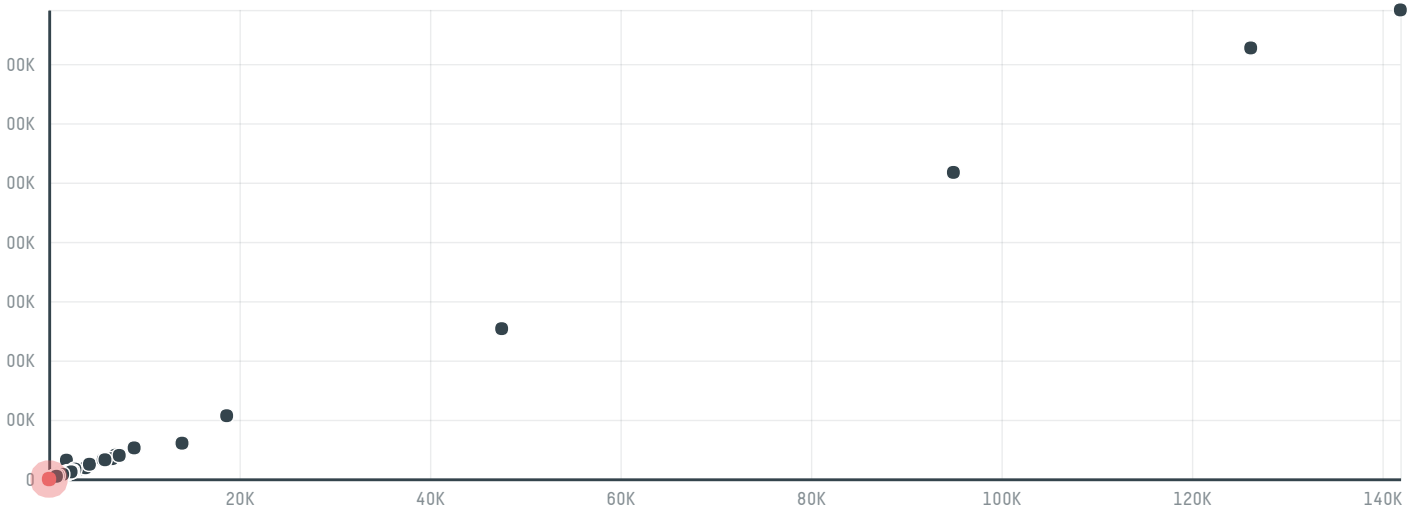

MUNICIPALITY	SOY DEFORESTATION RISK FOR FEED	CO2 EMISSIONS RISK FROM SOY DEFORESTATION FOR FEED (T CO2)
MANDAGUACU	0ha	0t CO2

BIOME	SOY DEFORESTATION RISK FOR FEED	CO2 EMISSIONS RISK FROM SOY DEFORESTATION FOR FEED (T CO2)
MATA ATLANTICA	0ha	0t CO2

COMPARING COMPANIES IMPORTING CHICKEN FROM BRAZIL IN 2017

Trase is a partnership between

In collaboration with

Donors

This website uses cookies to provide you with an improved user experience. By continuing to browse this site, you consent to the use of cookies and similar technologies. Please visit our [privacy policy](#) for further details.

I AGREE