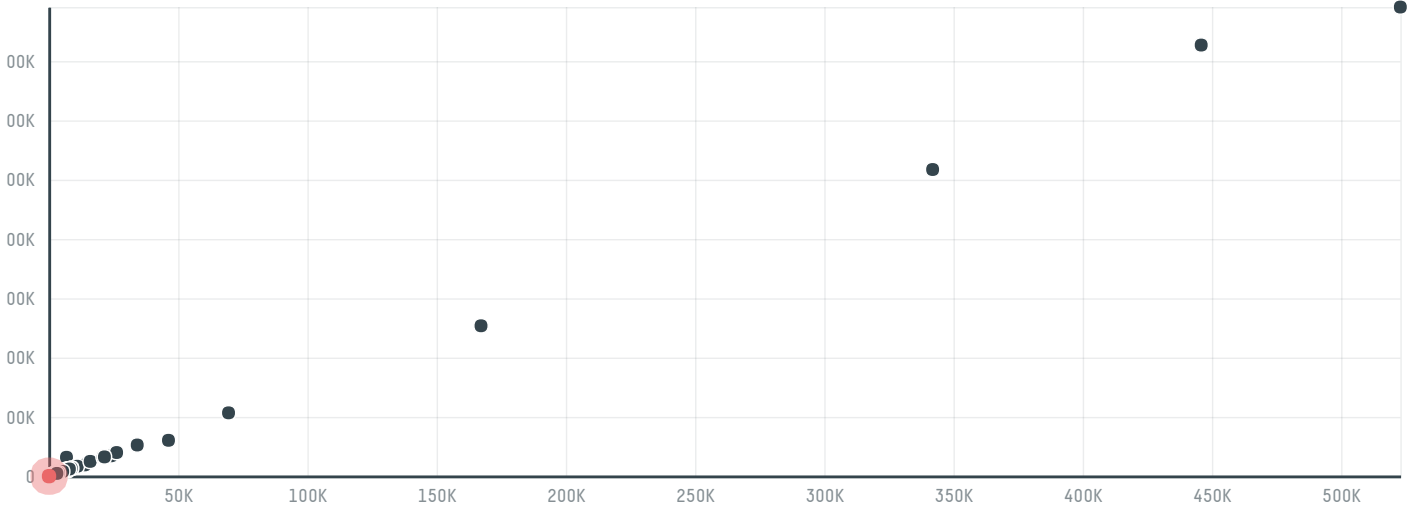

MUNICIPALITY	SOY DEFORESTATION RISK FOR FEED	CO2 EMISSIONS RISK FROM SOY DEFORESTATION FOR FEED (T CO2)
MANDAGUACU	0ha	0t CO2

BIOME	SOY DEFORESTATION RISK FOR FEED	CO2 EMISSIONS RISK FROM SOY DEFORESTATION FOR FEED (T CO2)
MATA ATLANTICA	0ha	0t CO2

COMPARING COMPANIES IMPORTING CHICKEN FROM BRAZIL IN 2017

Trase is a partnership between

In collaboration with

Donors

This website uses cookies to provide you with an improved user experience. By continuing to browse this site, you consent to the use of cookies and similar technologies. Please visit our [privacy policy](#) for further details.

I AGREE