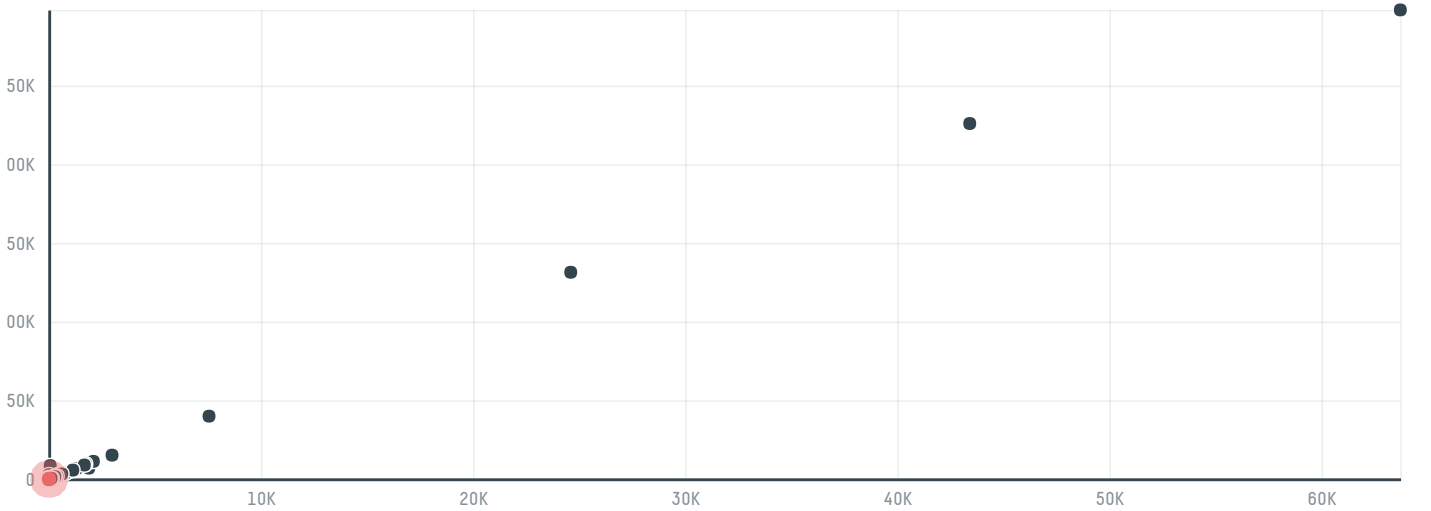

MUNICIPALITY	SOY DEFORESTATION RISK FOR FEED	CO2 EMISSIONS RISK FROM SOY DEFORESTATION FOR FEED (T CO2)
MODELO	0ha	0t CO2
BIOME	SOY DEFORESTATION RISK FOR FEED	CO2 EMISSIONS RISK FROM SOY DEFORESTATION FOR FEED (T CO2)
MATA ATLANTICA	0ha	0t CO2

COMPARING COMPANIES IMPORTING CHICKEN FROM BRAZIL IN 2018

Trase is a partnership between

In collaboration with

Donors

This website uses cookies to provide you with an improved user experience. By continuing to browse this site, you consent to the use of cookies and similar technologies. Please visit our [privacy policy](#) for further details.

I AGREE