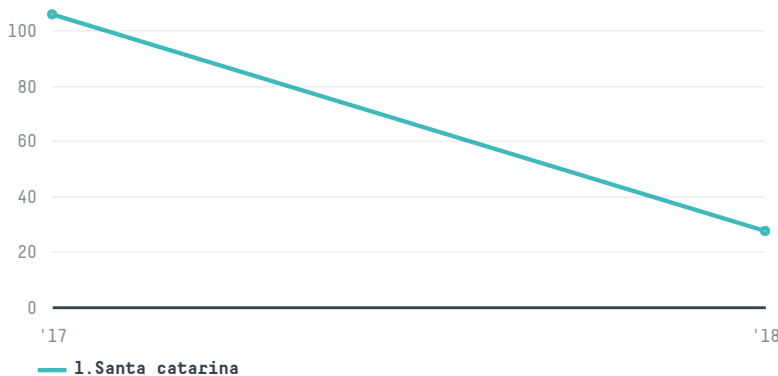

TOP DESTINATION COUNTRIES OF CHICKEN IMPORTED BY CENTRUM SUPERMARKET: