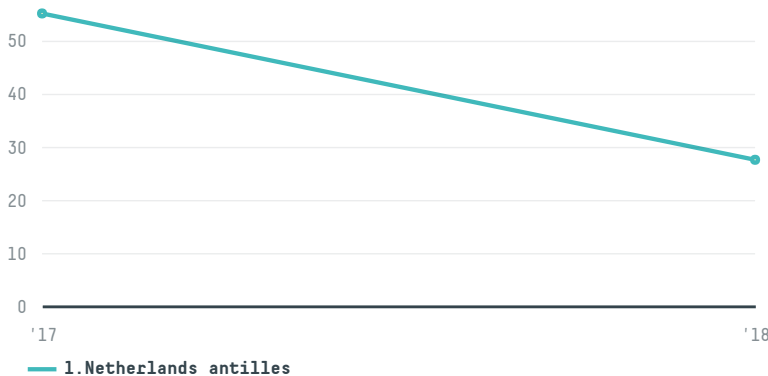

TOP DESTINATION COUNTRIES OF CHICKEN IMPORTED BY CENTRUM SUPERMARKET: