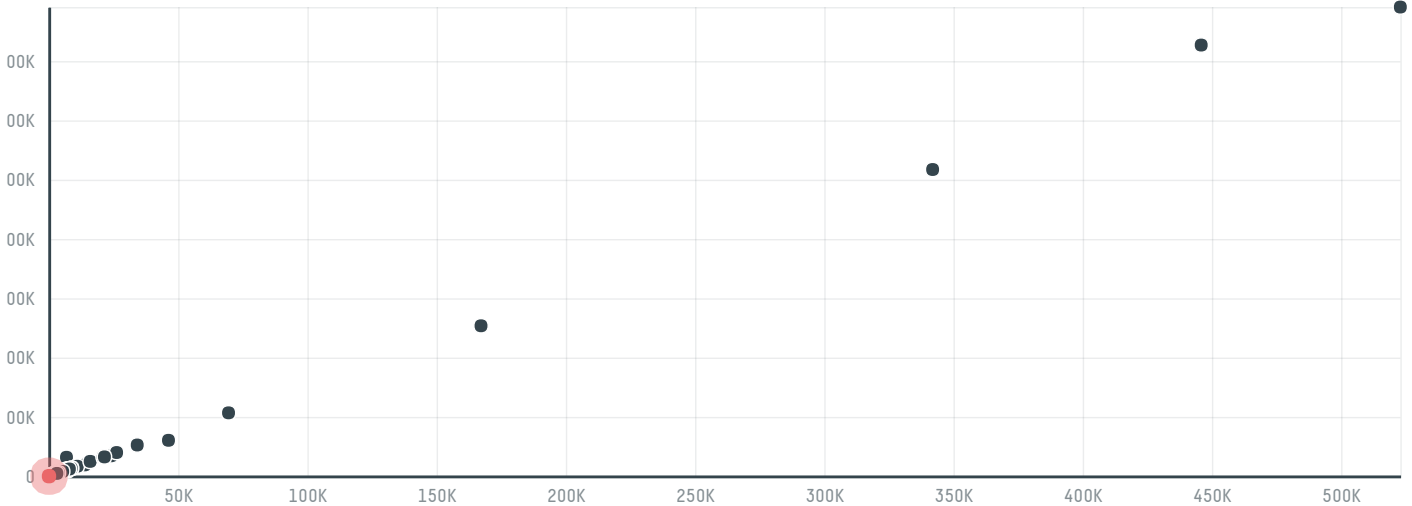

MUNICIPALITY	SOY DEFORESTATION RISK FOR FEED	CO2 EMISSIONS RISK FROM SOY DEFORESTATION FOR FEED (T CO2)
MANDAGUARI	0ha	0t CO2

BIOME	SOY DEFORESTATION RISK FOR FEED	CO2 EMISSIONS RISK FROM SOY DEFORESTATION FOR FEED (T CO2)
MATA ATLANTICA	0ha	0t CO2

COMPARING COMPANIES IMPORTING CHICKEN FROM BRAZIL IN 2017

Trase is a partnership between

In collaboration with

Donors

This website uses cookies to provide you with an improved user experience. By continuing to browse this site, you consent to the use of cookies and similar technologies. Please visit our [privacy policy](#) for further details.

I AGREE