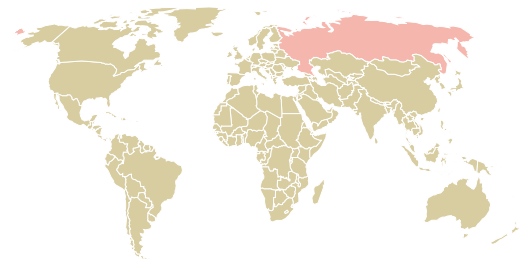

trase

Ooo "rusagro"

ACTIVITY: **Importer**
COMMODITY: **Chicken**
COUNTRY: **Brazil**
YEAR: **2017**

Ooo "rusagro" was the 1238th largest importer of chicken from BRAZIL in 2017, accounting for 28 tons. The main destination of the chicken imported by Ooo "rusagro" is Russian federation, accounting for 100% of the total.

TOP DESTINATION COUNTRIES OF CHICKEN IMPORTED BY OOO "RUSAGRO":

Legend for world map: N/A, <5K, >5K, >100K, >300K, >1M

Legend for Brazil map: N/A, <5K, >5K, >100K, >300K, >1M

MUNICIPALITY	SOY DEFORESTATION RISK FOR FEED	CO2 EMISSIONS RISK FROM SOY DEFORESTATION FOR FEED (T CO2)
MANDAGUARI	0ha	0t CO2