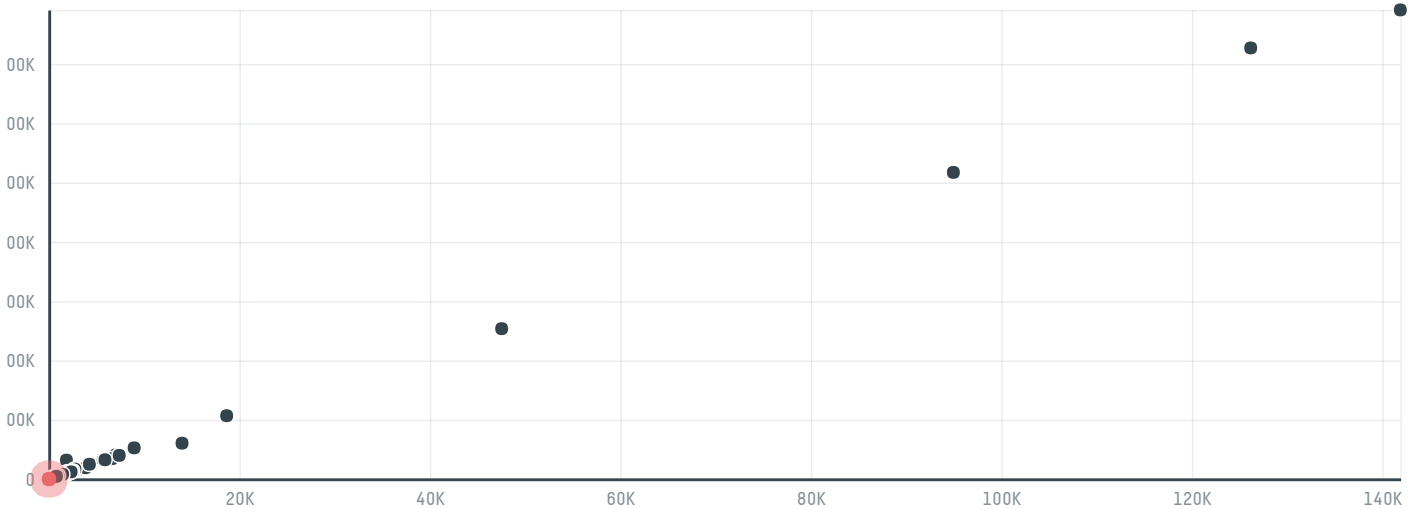

MUNICIPALITY	SOY DEFORESTATION RISK FOR FEED	CO2 EMISSIONS RISK FROM SOY DEFORESTATION FOR FEED (T CO2)
MANDAGUARI	0ha	0t CO2

BIOME	SOY DEFORESTATION RISK FOR FEED	CO2 EMISSIONS RISK FROM SOY DEFORESTATION FOR FEED (T CO2)
MATA ATLANTICA	0ha	0t CO2

COMPARING COMPANIES IMPORTING CHICKEN FROM BRAZIL IN 2017

Trase is a partnership between

In collaboration with

Donors

This website uses cookies to provide you with an improved user experience. By continuing to browse this site, you consent to the use of cookies and similar technologies. Please visit our [privacy policy](#) for further details.

I AGREE