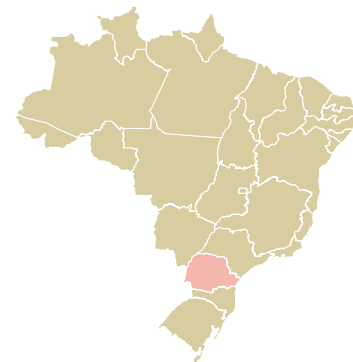

trase

Ooo "rusagro"

ACTIVITY: **Importer**
COMMODITY: **Chicken**
COUNTRY: **Brazil**
YEAR: **2017**

Ooo "rusagro" was the 1238th largest importer of chicken from BRAZIL in 2017, accounting for 28 tons. The main destination of the chicken imported by Ooo "rusagro" is Russian federation, accounting for 100% of the total.

TOP DESTINATION COUNTRIES OF CHICKEN IMPORTED BY OOO "RUSAGRO":

Legend for world map: N/A, <5K, >5K, >100K, >300K, >1M

Legend for Brazil map: N/A, <5K, >5K, >100K, >300K, >1M

MUNICIPALITY	SOY DEFORESTATION RISK FOR FEED	CO2 EMISSIONS RISK FROM SOY DEFORESTATION FOR FEED (T CO2)
MANDAGUARI	0ha	0t CO2