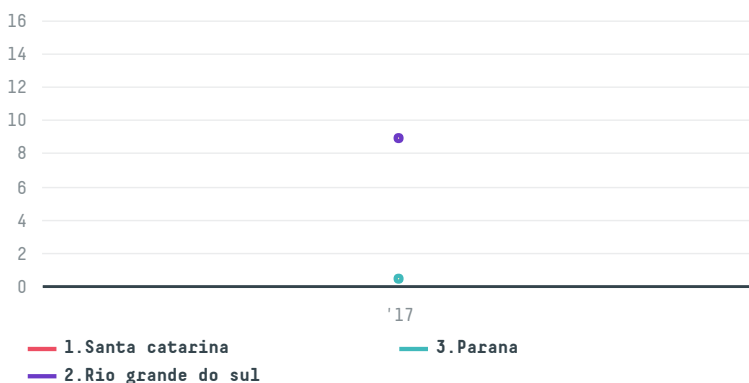

TOP DESTINATION COUNTRIES OF CHICKEN IMPORTED BY BAIYUCHEN INTERNACIONAL TRADING CO. LTD.: