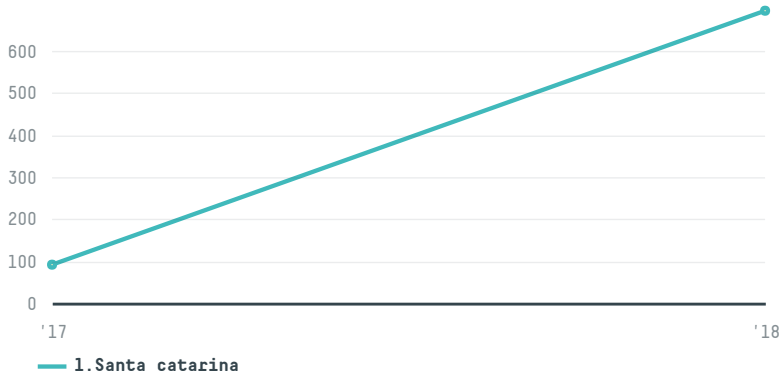

MUNICIPALITY	SOY DEFORESTATION RISK FOR FEED	CO2 EMISSIONS RISK FROM SOY DEFORESTATION FOR FEED (T CO2)
FORMOSA DO SUL	0ha	0t CO2
NOVA ERECHIM	0ha	0.7t CO2

BIOME	SOY DEFORESTATION RISK FOR FEED	CO2 EMISSIONS RISK FROM SOY DEFORESTATION FOR FEED (T CO2)
MATA ATLANTICA	0ha	0.7t CO2

COMPARING COMPANIES IMPORTING CHICKEN FROM BRAZIL IN 2018