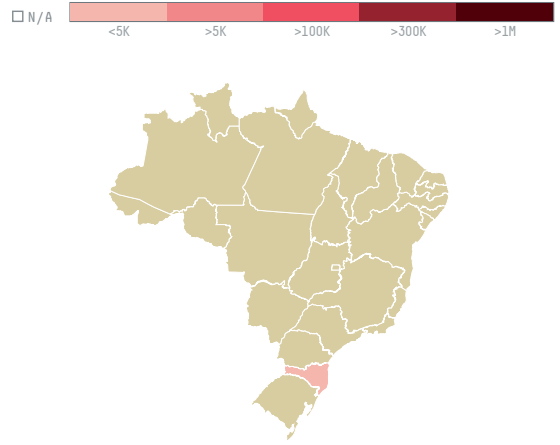

# trase

## Teeba farms co. for agricultural & animals marketing

ACTIVITY      COMMODITY      COUNTRY      YEAR  
**Importer**      **Chicken**      **Brazil**      **2018**

Teeba farms co. for agricultural & animals marketing was the 144th largest importer of chicken from BRAZIL in 2018, accounting for 695 tons. This is a 32% increase vs the previous year. The main destination of the chicken imported by Teeba farms co. for agricultural & animals marketing is Iraq, accounting for 100% of the total.

### TOP DESTINATION COUNTRIES OF CHICKEN IMPORTED BY TEEBA FARMS CO. FOR AGRICULTURAL & ANIMALS MARKETING:

MUNICIPALITY	SOY DEFORESTATION RISK FOR FEED	CO2 EMISSIONS RISK FROM SOY DEFORESTATION FOR FEED (T CO2)
FORMOSA DO SUL	0ha	0t CO2
NOVA ERECHIM	0ha	0.7t CO2