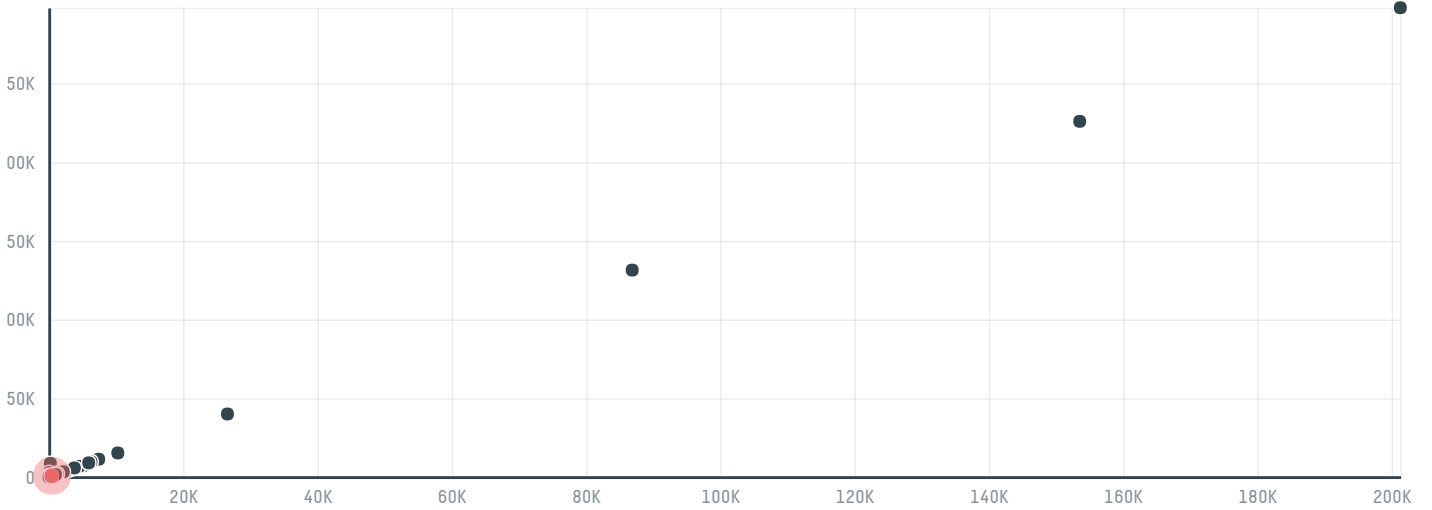

COMPARING COMPANIES IMPORTING CHICKEN FROM BRAZIL IN 2018