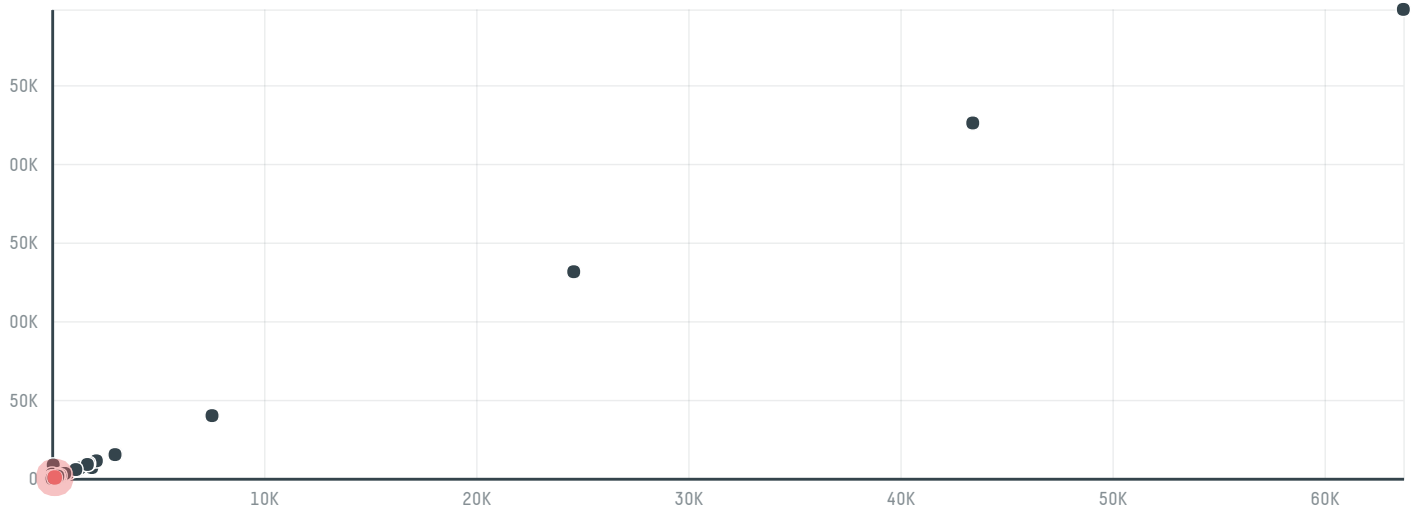

Trase is a partnership between

In collaboration with

and many other organizations and individuals.

Donors

[Terms of Use](#) · [Privacy policy](#) · [Cookie policy](#) · [Contact us](#)