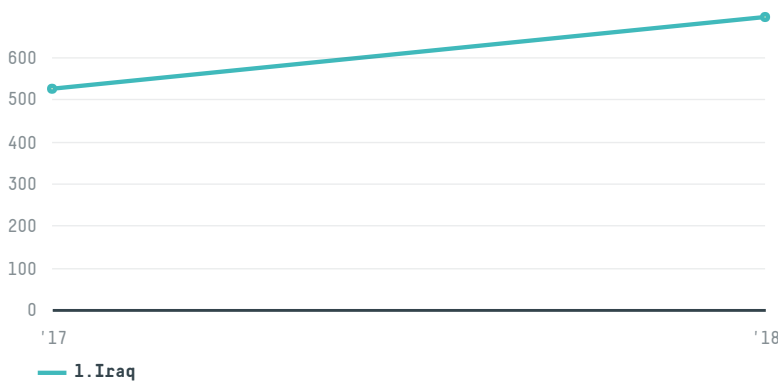

TOP DESTINATION COUNTRIES OF CHICKEN IMPORTED BY TEEBA FARMS CO. FOR AGRICULTURAL & ANIMALS MARKETING: