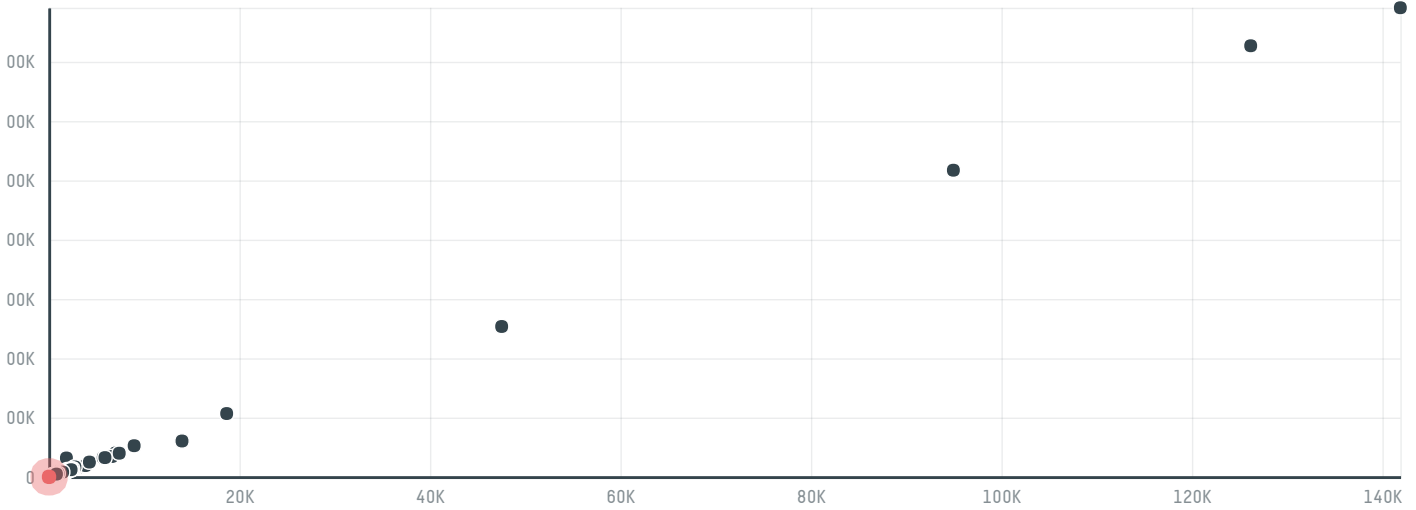

MUNICIPALITY	SOY DEFORESTATION RISK FOR FEED	CO2 EMISSIONS RISK FROM SOY DEFORESTATION FOR FEED (T CO2)
XANXERE	0ha	0.1t CO2
OURO VERDE	0ha	0t CO2

BIOME	SOY DEFORESTATION RISK FOR FEED	CO2 EMISSIONS RISK FROM SOY DEFORESTATION FOR FEED (T CO2)
MATA ATLANTICA	0ha	0.1t CO2

COMPARING COMPANIES IMPORTING CHICKEN FROM BRAZIL IN 2017

Trase is a partnership between

In collaboration with

Donors

This website uses cookies to provide you with an improved user experience. By continuing to browse this site, you consent to the use of cookies and similar technologies. Please visit our [privacy policy](#) for further details.

I AGREE