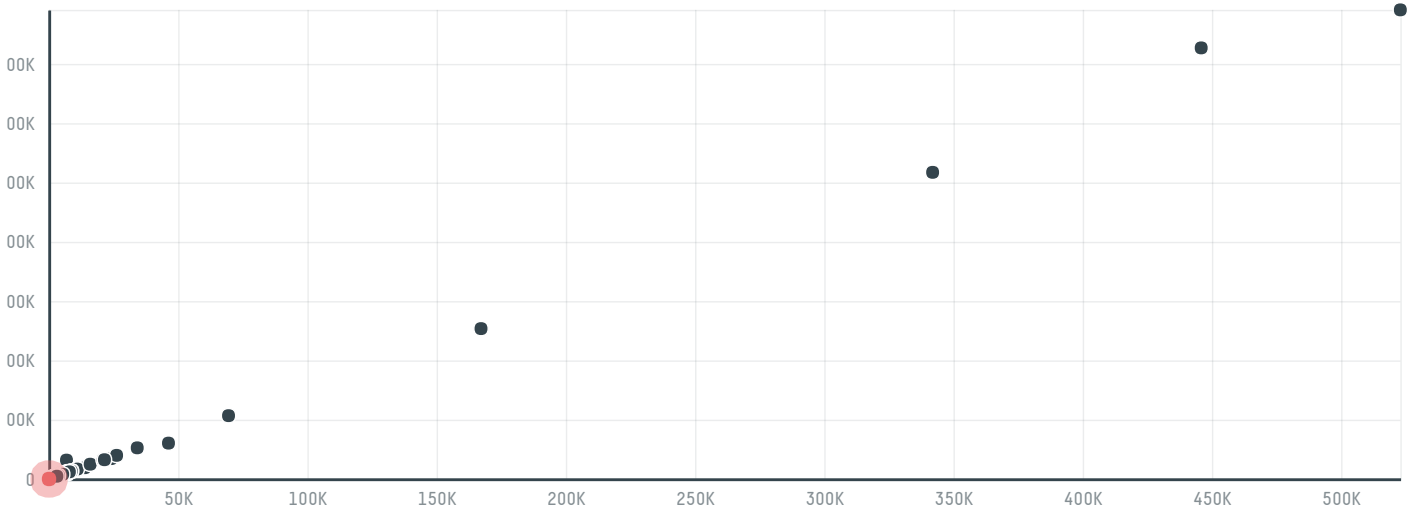

MUNICIPALITY	SOY DEFORESTATION RISK FOR FEED	CO2 EMISSIONS RISK FROM SOY DEFORESTATION FOR FEED (T CO2)
XANXERE	0ha	0.1t CO2
OURO VERDE	0ha	0t CO2

BIOME	SOY DEFORESTATION RISK FOR FEED	CO2 EMISSIONS RISK FROM SOY DEFORESTATION FOR FEED (T CO2)
MATA ATLANTICA	0ha	0.1t CO2

COMPARING COMPANIES IMPORTING CHICKEN FROM BRAZIL IN 2017

Trase is a partnership between

In collaboration with

Donors

This website uses cookies to provide you with an improved user experience. By continuing to browse this site, you consent to the use of cookies and similar technologies. Please visit our [privacy policy](#) for further details.

I AGREE