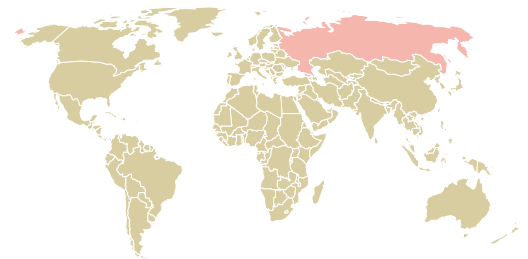

trase

Ooo vega

ACTIVITY COMMODITY COUNTRY YEAR
Importer **Chicken** **Brazil** **2017**

Ooo vega was the 1096th largest importer of chicken from BRAZIL in 2017, accounting for 55 tons. The main destination of the chicken imported by Ooo vega is Russian federation, accounting for 100% of the total.

TOP DESTINATION COUNTRIES OF CHICKEN IMPORTED BY OOO VEGA:

MUNICIPALITY	SOY DEFORESTATION RISK FOR FEED	CO2 EMISSIONS RISK FROM SOY DEFORESTATION FOR FEED (T CO2)
XANXERE	0ha	0.1t CO2
OURO VERDE	0ha	0t CO2