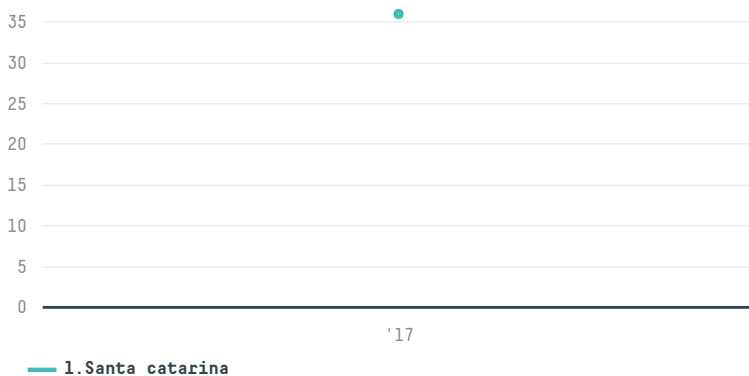

TOP DESTINATION COUNTRIES OF CHICKEN IMPORTED BY OOO VEGA: