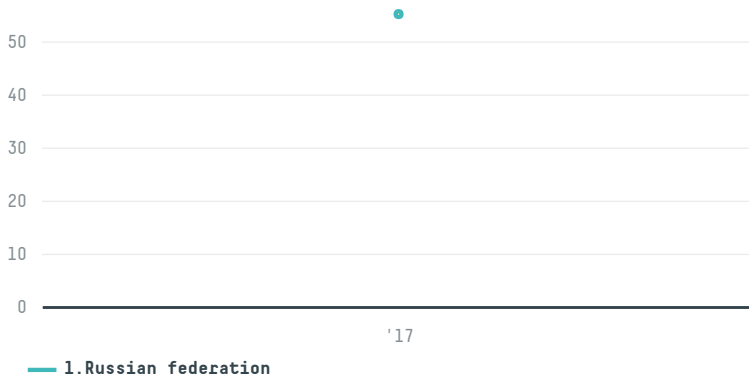

TOP DESTINATION COUNTRIES OF CHICKEN IMPORTED BY OOO VEGA: