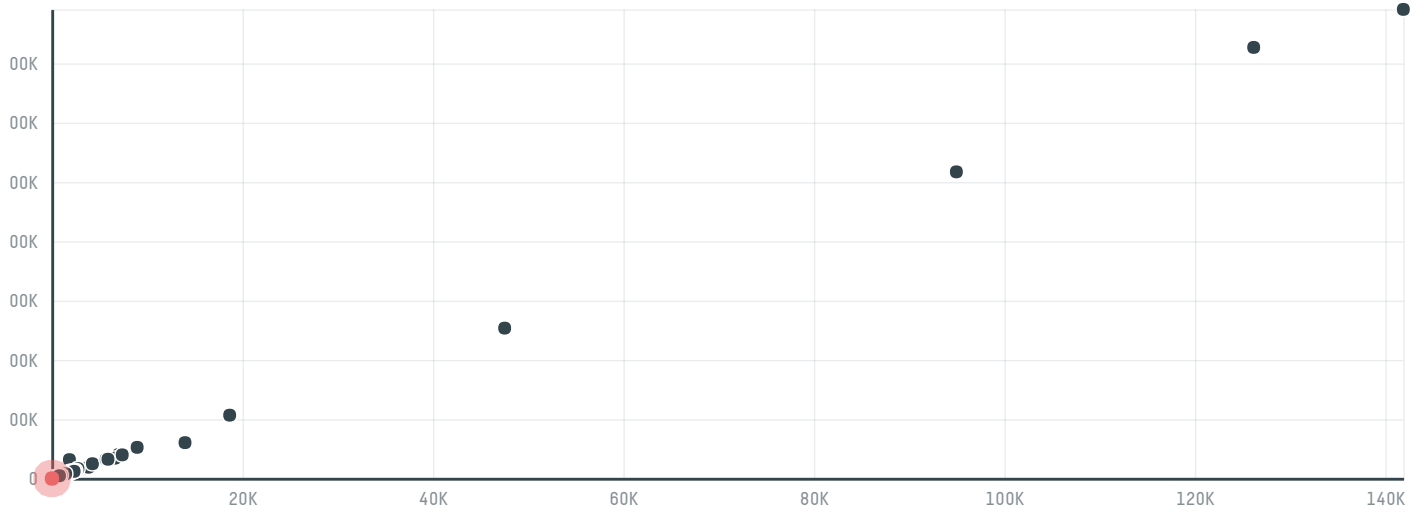

Trase is a partnership between

In collaboration with

and many other organizations and individuals.

Donors

[Terms of Use](#) · [Privacy policy](#) · [Cookie policy](#) · [Contact us](#)