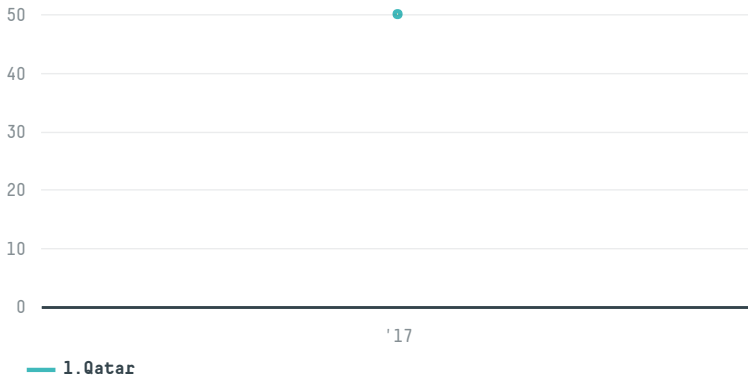

TOP DESTINATION COUNTRIES OF CHICKEN IMPORTED BY VARIETY TRADING W.L.L.: