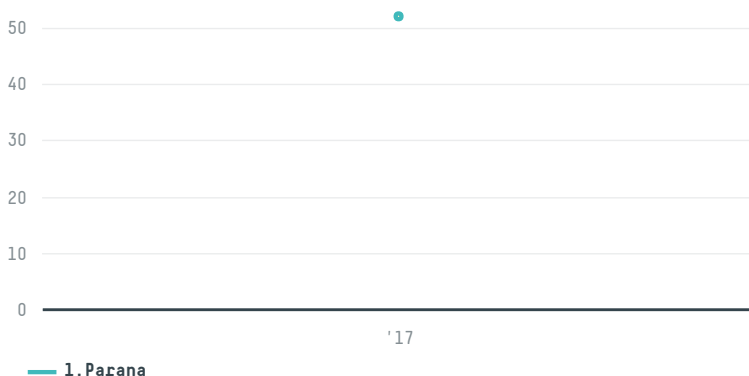

TOP DESTINATION COUNTRIES OF CHICKEN IMPORTED BY PARKKER - MIGLIORINI INTERNATIONAL GMBH: