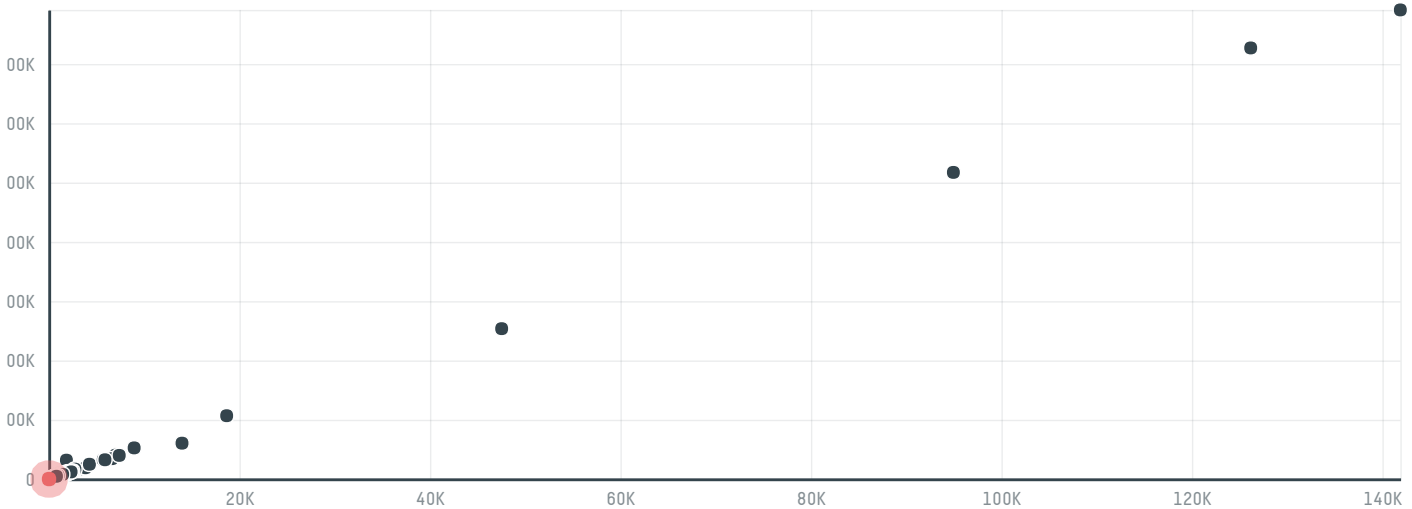

MUNICIPALITY	SOY DEFORESTATION RISK FOR FEED	CO2 EMISSIONS RISK FROM SOY DEFORESTATION FOR FEED (T CO2)
MARECHAL CANDIDO RONDON	0ha	0t CO2

BIOME	SOY DEFORESTATION RISK FOR FEED	CO2 EMISSIONS RISK FROM SOY DEFORESTATION FOR FEED (T CO2)
MATA ATLANTICA	0ha	0t CO2

COMPARING COMPANIES IMPORTING CHICKEN FROM BRAZIL IN 2017

Trase is a partnership between

In collaboration with

Donors

This website uses cookies to provide you with an improved user experience. By continuing to browse this site, you consent to the use of cookies and similar technologies. Please visit our [privacy policy](#) for further details.

I AGREE