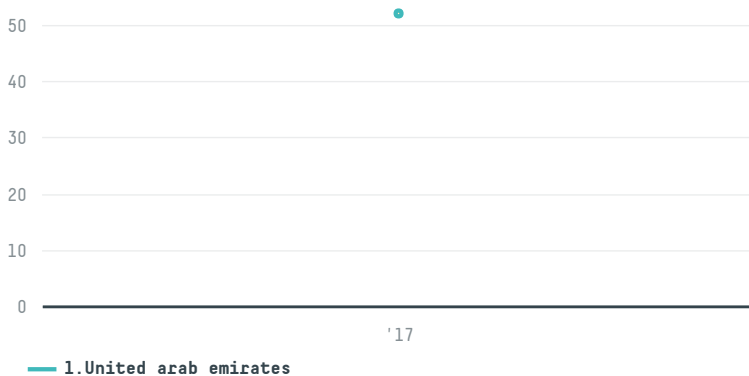

TOP DESTINATION COUNTRIES OF CHICKEN IMPORTED BY PARKKER - MIGLIORINI INTERNATIONAL GMBH: