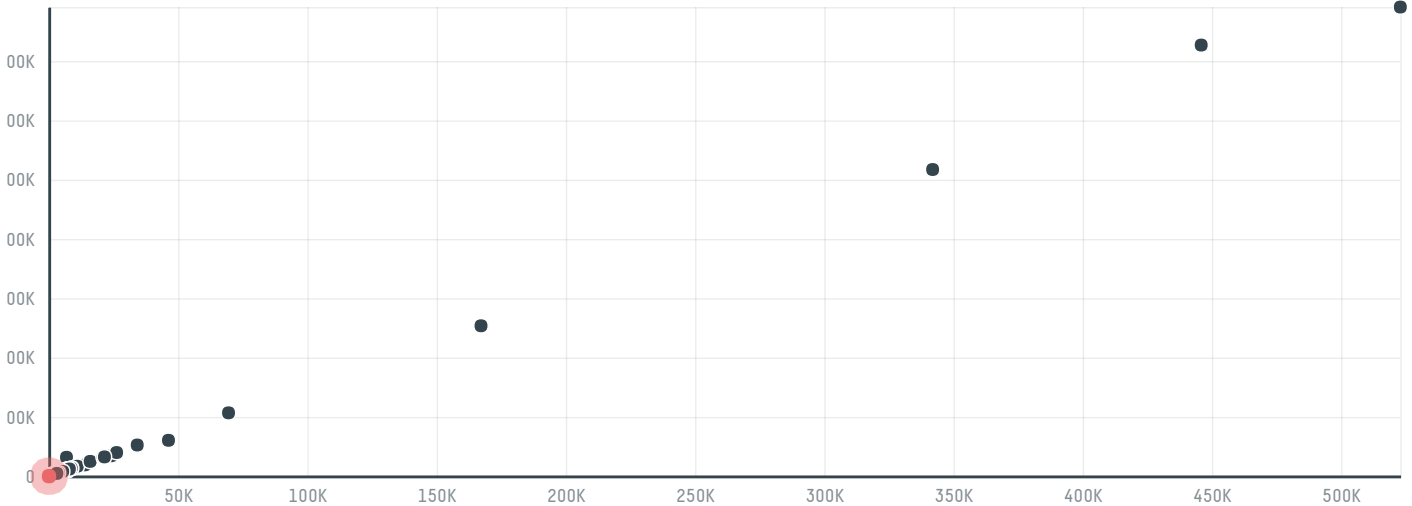

MUNICIPALITY	SOY DEFORESTATION RISK FOR FEED	CO2 EMISSIONS RISK FROM SOY DEFORESTATION FOR FEED (T CO2)
MARECHAL CANDIDO RONDON	0ha	0t CO2

BIOME	SOY DEFORESTATION RISK FOR FEED	CO2 EMISSIONS RISK FROM SOY DEFORESTATION FOR FEED (T CO2)
MATA ATLANTICA	0ha	0t CO2

COMPARING COMPANIES IMPORTING CHICKEN FROM BRAZIL IN 2017

Trase is a partnership between

In collaboration with

Donors

This website uses cookies to provide you with an improved user experience. By continuing to browse this site, you consent to the use of cookies and similar technologies. Please visit our [privacy policy](#) for further details.

I AGREE