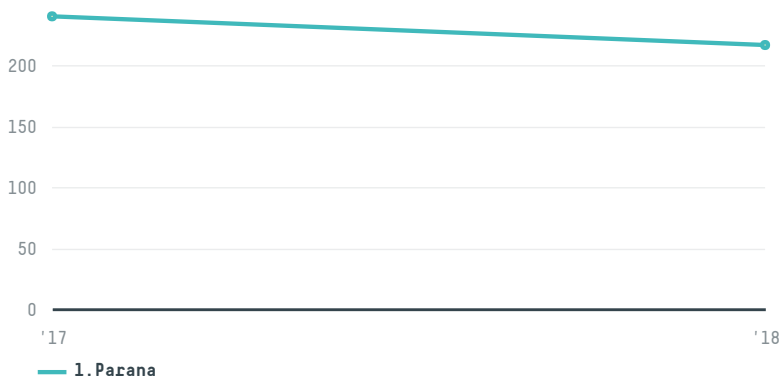

TOP DESTINATION COUNTRIES OF CHICKEN IMPORTED BY STARZEN INTERNATIONAL CO , LTD: