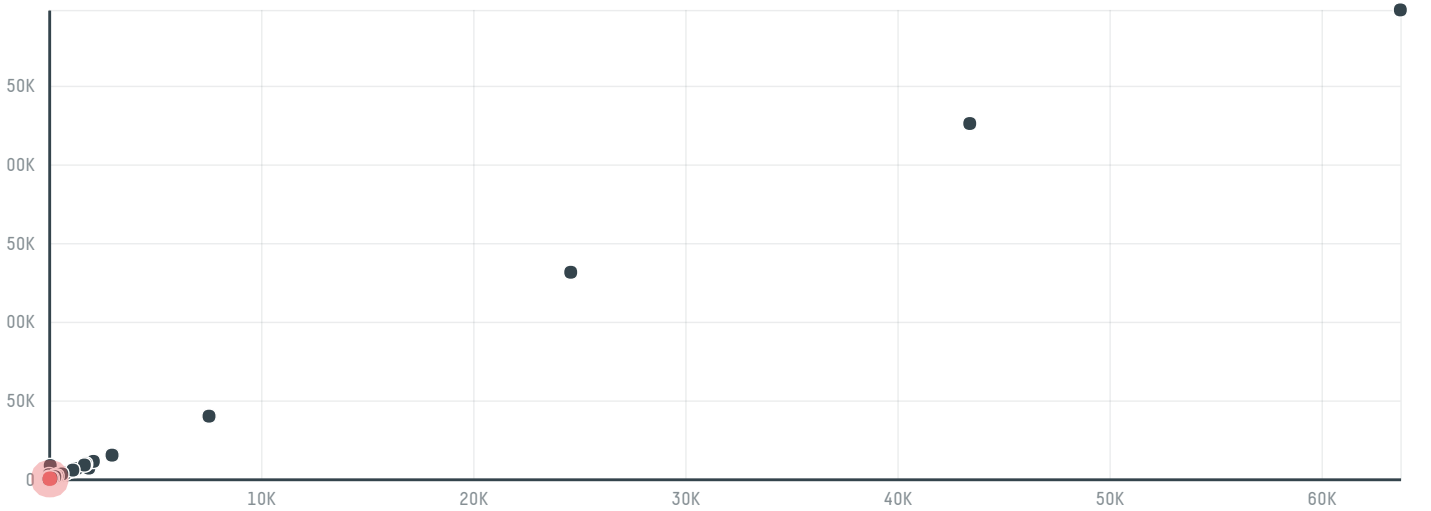

MUNICIPALITY	SOY DEFORESTATION RISK FOR FEED	CO2 EMISSIONS RISK FROM SOY DEFORESTATION FOR FEED (T CO2)
MARECHAL CANDIDO RONDON	0ha	0t CO2

BIOME	SOY DEFORESTATION RISK FOR FEED	CO2 EMISSIONS RISK FROM SOY DEFORESTATION FOR FEED (T CO2)
MATA ATLANTICA	0ha	0t CO2

COMPARING COMPANIES IMPORTING CHICKEN FROM BRAZIL IN 2018

Trase is a partnership between

In collaboration with

Donors

This website uses cookies to provide you with an improved user experience. By continuing to browse this site, you consent to the use of cookies and similar technologies. Please visit our [privacy policy](#) for further details.

I AGREE