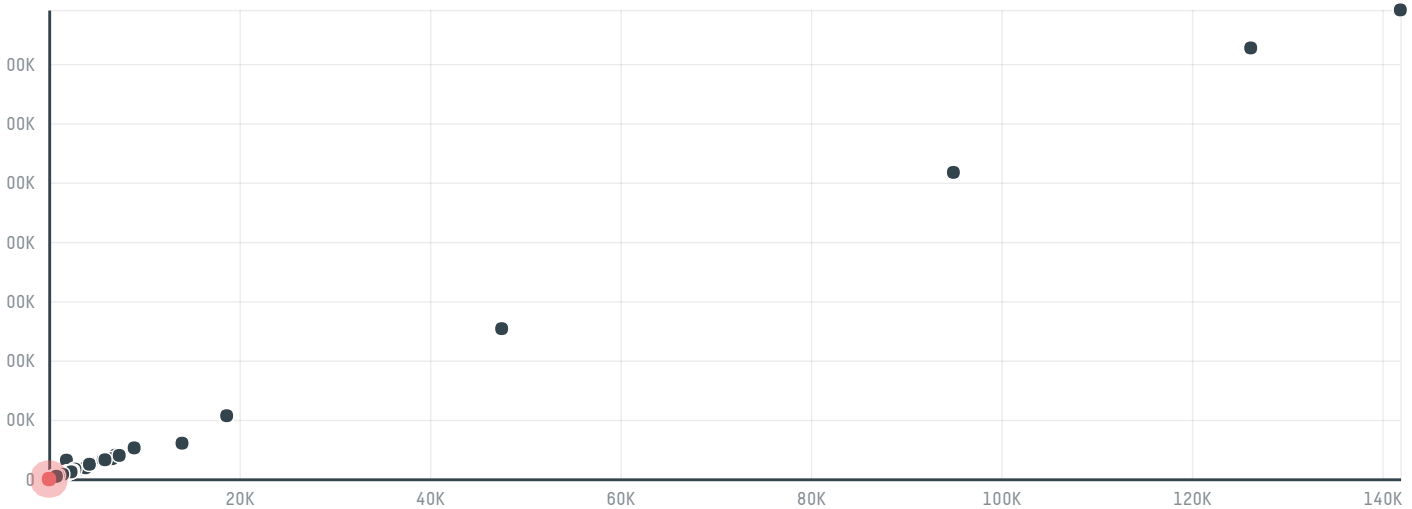

MUNICIPALITY	SOY DEFORESTATION RISK FOR FEED	CO2 EMISSIONS RISK FROM SOY DEFORESTATION FOR FEED (T CO2)
MARECHAL CANDIDO RONDON	0ha	0t CO2

BIOME	SOY DEFORESTATION RISK FOR FEED	CO2 EMISSIONS RISK FROM SOY DEFORESTATION FOR FEED (T CO2)
MATA ATLANTICA	0ha	0t CO2

COMPARING COMPANIES IMPORTING CHICKEN FROM BRAZIL IN 2017

Trase is a partnership between

In collaboration with

Donors

This website uses cookies to provide you with an improved user experience. By continuing to browse this site, you consent to the use of cookies and similar technologies. Please visit our [privacy policy](#) for further details.

I AGREE