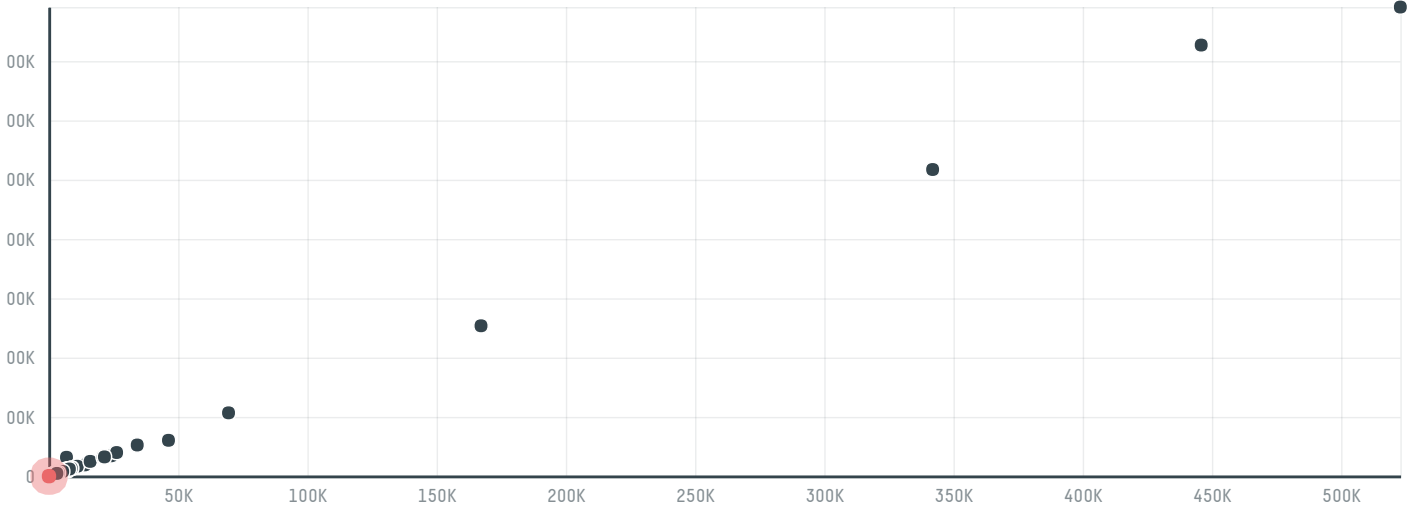

MUNICIPALITY	SOY DEFORESTATION RISK FOR FEED	CO2 EMISSIONS RISK FROM SOY DEFORESTATION FOR FEED (T CO2)
MARECHAL CANDIDO RONDON	0ha	0t CO2

BIOME	SOY DEFORESTATION RISK FOR FEED	CO2 EMISSIONS RISK FROM SOY DEFORESTATION FOR FEED (T CO2)
MATA ATLANTICA	0ha	0t CO2

COMPARING COMPANIES IMPORTING CHICKEN FROM BRAZIL IN 2017

Trase is a partnership between

In collaboration with

Donors

This website uses cookies to provide you with an improved user experience. By continuing to browse this site, you consent to the use of cookies and similar technologies. Please visit our [privacy policy](#) for further details.

I AGREE