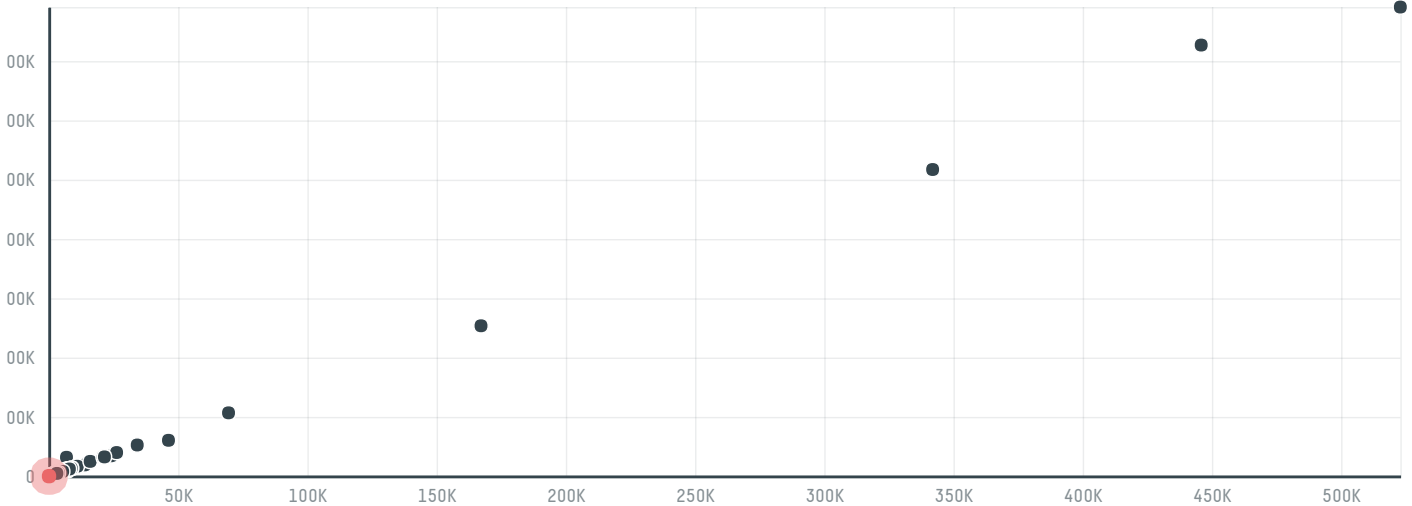

MUNICIPALITY	SOY DEFORESTATION RISK FOR FEED	CO2 EMISSIONS RISK FROM SOY DEFORESTATION FOR FEED (T CO2)
SULINA	0ha	0t CO2

BIOME	SOY DEFORESTATION RISK FOR FEED	CO2 EMISSIONS RISK FROM SOY DEFORESTATION FOR FEED (T CO2)
MATA ATLANTICA	0ha	0t CO2

COMPARING COMPANIES IMPORTING CHICKEN FROM BRAZIL IN 2017

Trase is a partnership between

In collaboration with

Donors

This website uses cookies to provide you with an improved user experience. By continuing to browse this site, you consent to the use of cookies and similar technologies. Please visit our [privacy policy](#) for further details.

I AGREE