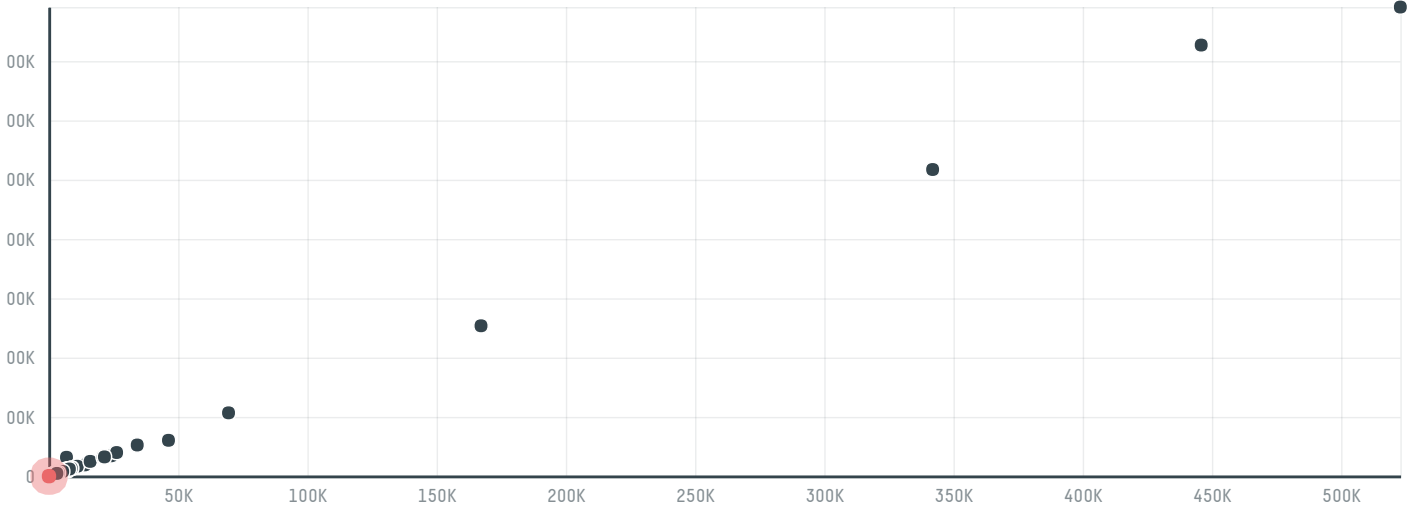

MUNICIPALITY	SOY DEFORESTATION RISK FOR FEED	CO2 EMISSIONS RISK FROM SOY DEFORESTATION FOR FEED (T CO2)
SULINA	0ha	0t CO2

BIOME	SOY DEFORESTATION RISK FOR FEED	CO2 EMISSIONS RISK FROM SOY DEFORESTATION FOR FEED (T CO2)
MATA ATLANTICA	0ha	0t CO2

COMPARING COMPANIES IMPORTING CHICKEN FROM BRAZIL IN 2017

Trase is a partnership between

In collaboration with

Donors

This website uses cookies to provide you with an improved user experience. By continuing to browse this site, you consent to the use of cookies and similar technologies. Please visit our [privacy policy](#) for further details.

I AGREE