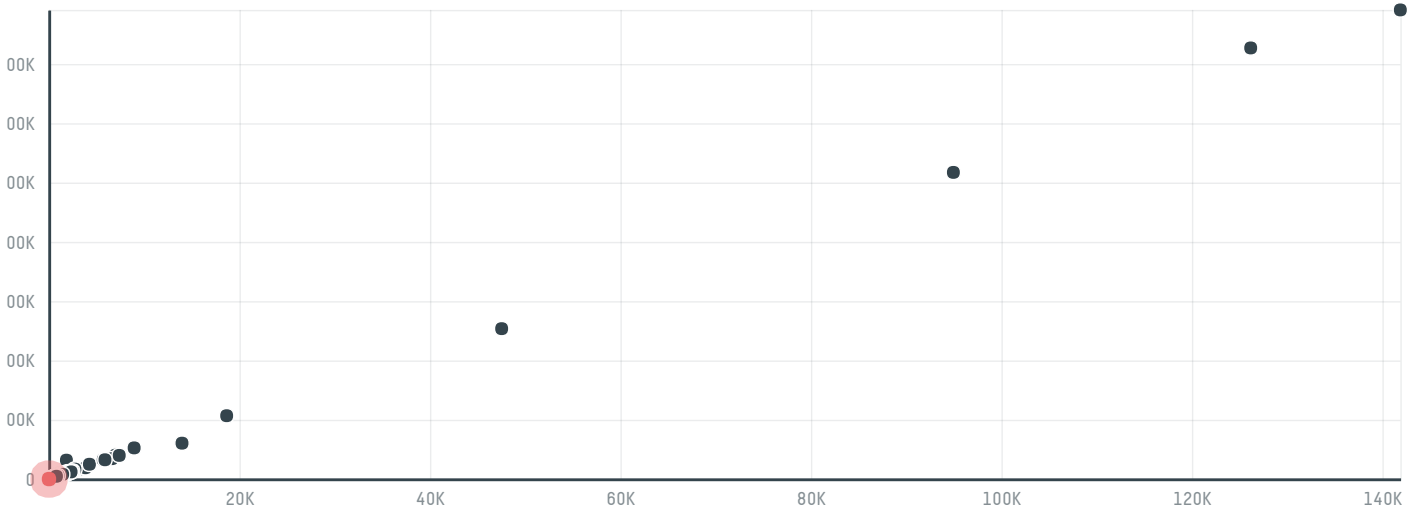

MUNICIPALITY	SOY DEFORESTATION RISK FOR FEED	CO2 EMISSIONS RISK FROM SOY DEFORESTATION FOR FEED (T CO2)
SULINA	0ha	0t CO2

BIOME	SOY DEFORESTATION RISK FOR FEED	CO2 EMISSIONS RISK FROM SOY DEFORESTATION FOR FEED (T CO2)
MATA ATLANTICA	0ha	0t CO2

COMPARING COMPANIES IMPORTING CHICKEN FROM BRAZIL IN 2017

Trase is a partnership between

In collaboration with

Donors

This website uses cookies to provide you with an improved user experience. By continuing to browse this site, you consent to the use of cookies and similar technologies. Please visit our [privacy policy](#) for further details.

I AGREE