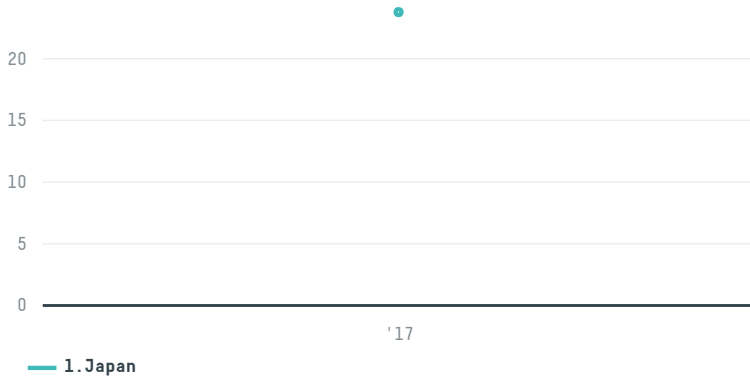

TOP DESTINATION COUNTRIES OF CHICKEN IMPORTED BY IBFOX FOODS: