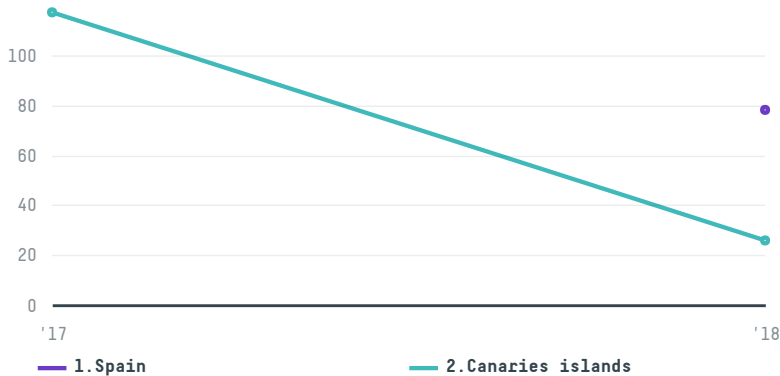

TOP DESTINATION COUNTRIES OF CHICKEN IMPORTED BY EXPLORACIONES GANADERAS DE TENERIFE, S A U: