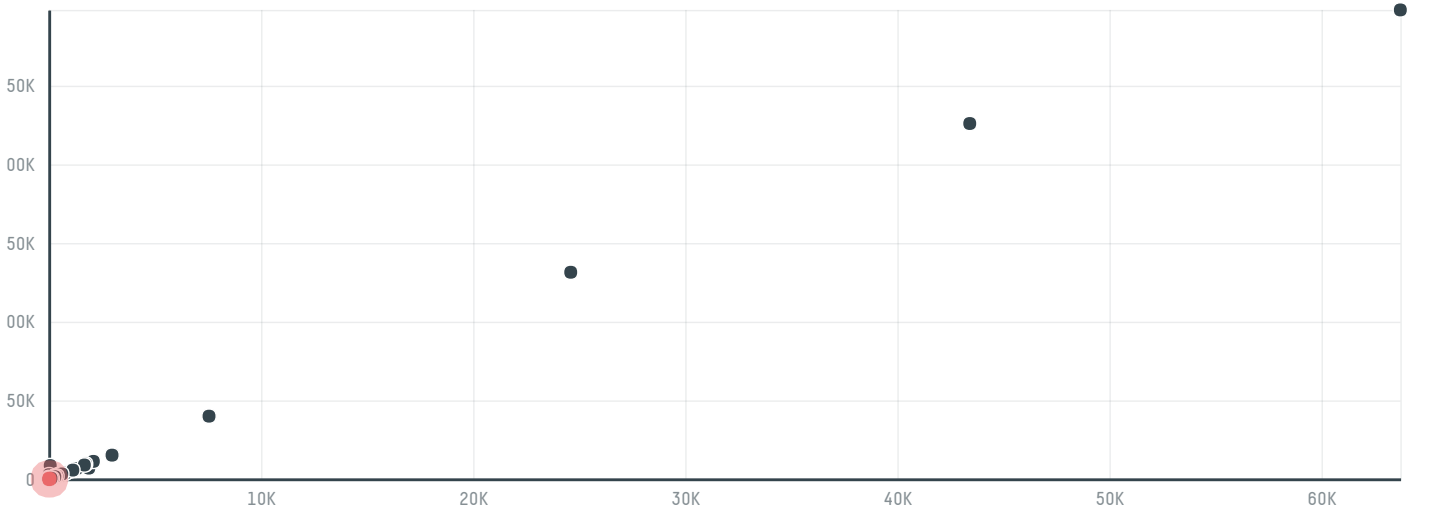

MUNICIPALITY	SOY DEFORESTATION RISK FOR FEED	CO2 EMISSIONS RISK FROM SOY DEFORESTATION FOR FEED (T CO2)
SAO JOAO	0ha	0t CO2

BIOME	SOY DEFORESTATION RISK FOR FEED	CO2 EMISSIONS RISK FROM SOY DEFORESTATION FOR FEED (T CO2)
MATA ATLANTICA	0ha	0t CO2

COMPARING COMPANIES IMPORTING CHICKEN FROM BRAZIL IN 2018

Trase is a partnership between

In collaboration with

Donors

This website uses cookies to provide you with an improved user experience. By continuing to browse this site, you consent to the use of cookies and similar technologies. Please visit our [privacy policy](#) for further details.

I AGREE