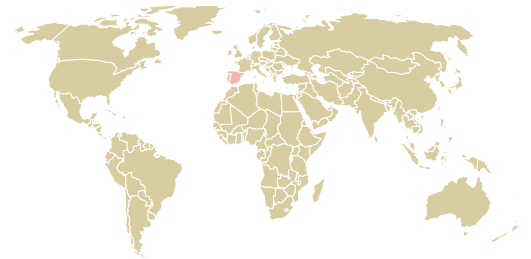

trase

Explotaciones ganaderas de tenerife, s a u

ACTIVITY: **Importer**
COMMODITY: **Chicken**
COUNTRY: **Brazil**
YEAR: **2018**

Explotaciones ganaderas de tenerife, s a u was the 467th largest importer of chicken from BRAZIL in 2018, accounting for 104 tons. This is a 11% decrease vs the previous year. The main destination of the chicken imported by Explotaciones ganaderas de tenerife, s a u is Spain, accounting for 75% of the total.

TOP DESTINATION COUNTRIES OF CHICKEN IMPORTED BY EXPLORACIONES GANADERAS DE TENERIFE, S A U:

MUNICIPALITY	SOY DEFORESTATION RISK FOR FEED	CO2 EMISSIONS RISK FROM SOY DEFORESTATION FOR FEED (T CO2)
SAO JOAO	0ha	0t CO2