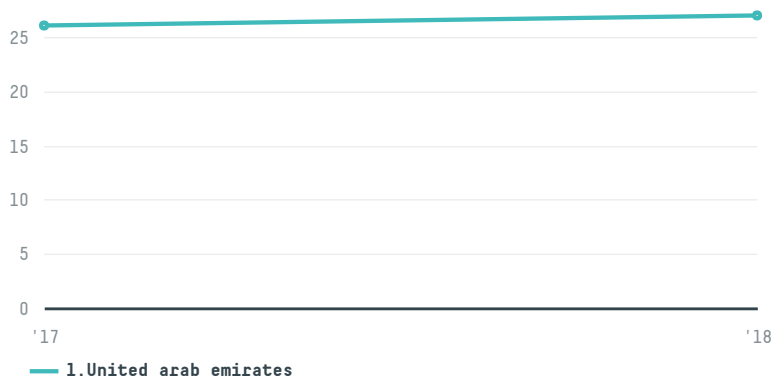

TOP DESTINATION COUNTRIES OF CHICKEN IMPORTED BY EMIRATES MODERN POULTRY CO LLC: