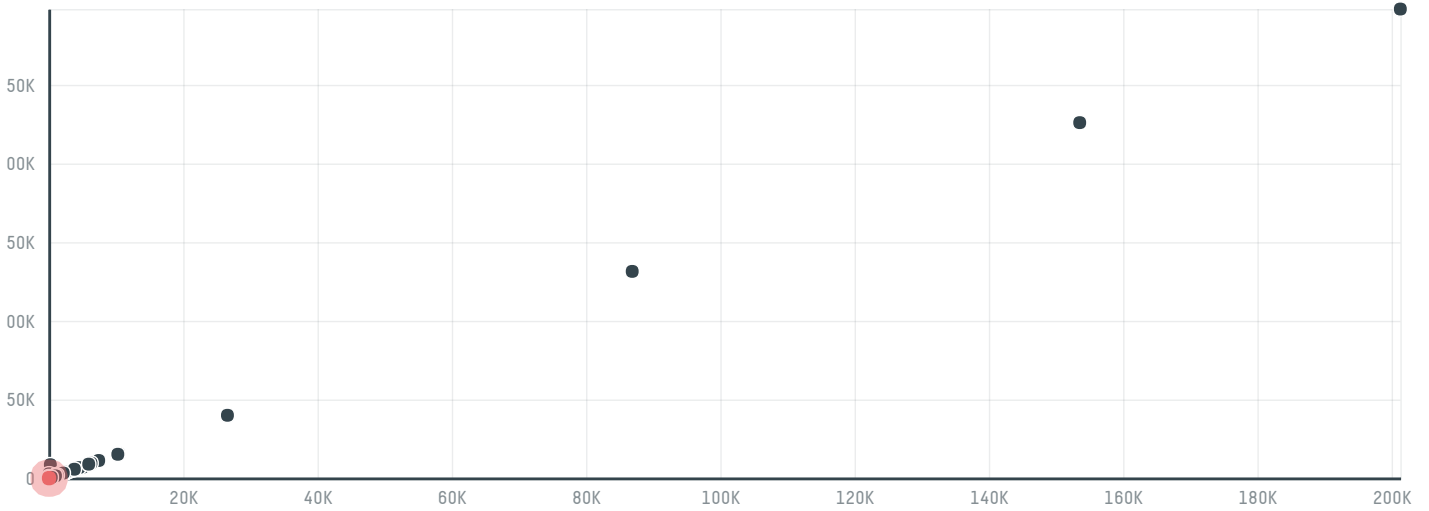

MUNICIPALITY	SOY DEFORESTATION RISK FOR FEED	CO2 EMISSIONS RISK FROM SOY DEFORESTATION FOR FEED (T CO2)
SAO JOAO	0ha	0t CO2

BIOME	SOY DEFORESTATION RISK FOR FEED	CO2 EMISSIONS RISK FROM SOY DEFORESTATION FOR FEED (T CO2)
MATA ATLANTICA	0ha	0t CO2

COMPARING COMPANIES IMPORTING CHICKEN FROM BRAZIL IN 2018

Trase is a partnership between

In collaboration with

Donors

This website uses cookies to provide you with an improved user experience. By continuing to browse this site, you consent to the use of cookies and similar technologies. Please visit our [privacy policy](#) for further details.

I AGREE