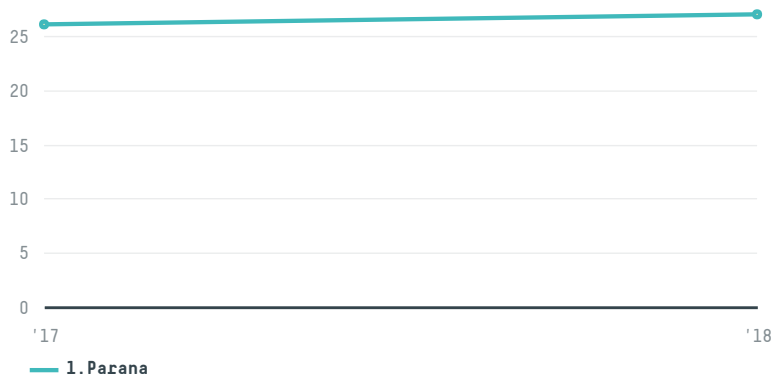

TOP DESTINATION COUNTRIES OF CHICKEN IMPORTED BY EMIRATES MODERN POULTRY CO LLC: