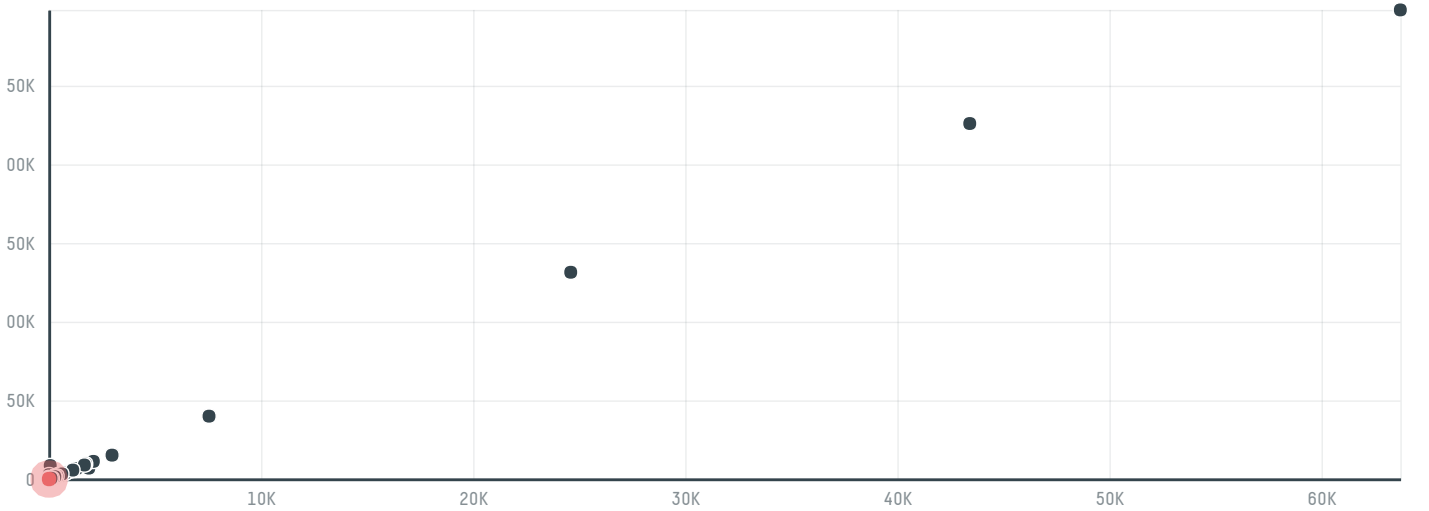

MUNICIPALITY	SOY DEFORESTATION RISK FOR FEED	CO2 EMISSIONS RISK FROM SOY DEFORESTATION FOR FEED (T CO2)
SAO JOAO	0ha	0t CO2

BIOME	SOY DEFORESTATION RISK FOR FEED	CO2 EMISSIONS RISK FROM SOY DEFORESTATION FOR FEED (T CO2)
MATA ATLANTICA	0ha	0t CO2

COMPARING COMPANIES IMPORTING CHICKEN FROM BRAZIL IN 2018

Trase is a partnership between

In collaboration with

Donors

This website uses cookies to provide you with an improved user experience. By continuing to browse this site, you consent to the use of cookies and similar technologies. Please visit our [privacy policy](#) for further details.

I AGREE