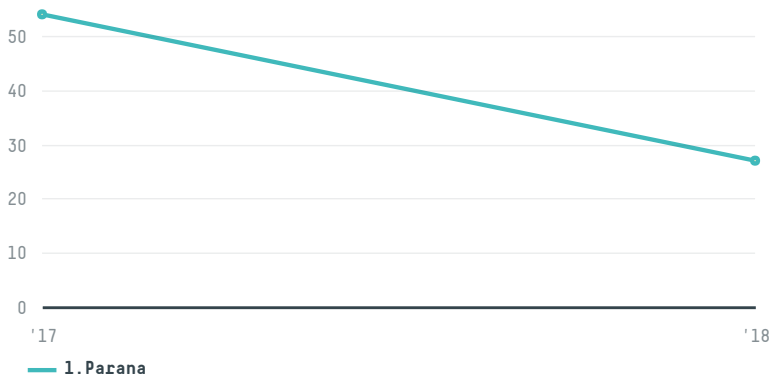

TOP DESTINATION COUNTRIES OF CHICKEN IMPORTED BY TEMS FRESH MEATS WHOLESALERS (PTY) LYD: