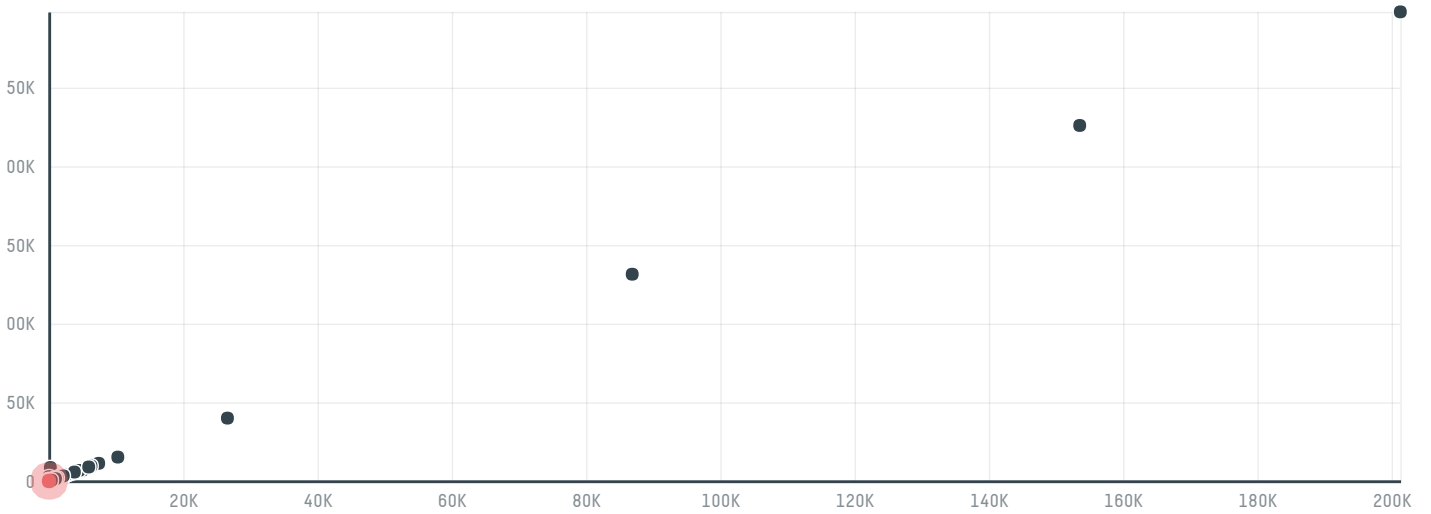

MUNICIPALITY	SOY DEFORESTATION RISK FOR FEED	CO2 EMISSIONS RISK FROM SOY DEFORESTATION FOR FEED (T CO2)
SAO JOAO	0ha	0t CO2
SULINA	0ha	0t CO2

BIOME	SOY DEFORESTATION RISK FOR FEED	CO2 EMISSIONS RISK FROM SOY DEFORESTATION FOR FEED (T CO2)
MATA ATLANTICA	0ha	0t CO2

COMPARING COMPANIES IMPORTING CHICKEN FROM BRAZIL IN 2018

Trase is a partnership between

In collaboration with

Donors

This website uses cookies to provide you with an improved user experience. By continuing to browse this site, you consent to the use of cookies and similar technologies. Please visit our [privacy policy](#) for further details.

I AGREE