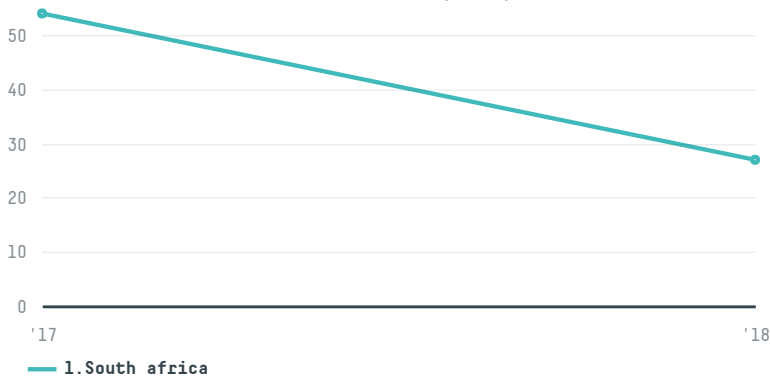

TOP DESTINATION COUNTRIES OF CHICKEN IMPORTED BY TEMS FRESH MEATS WHOLESALERS (PTY) LYD: