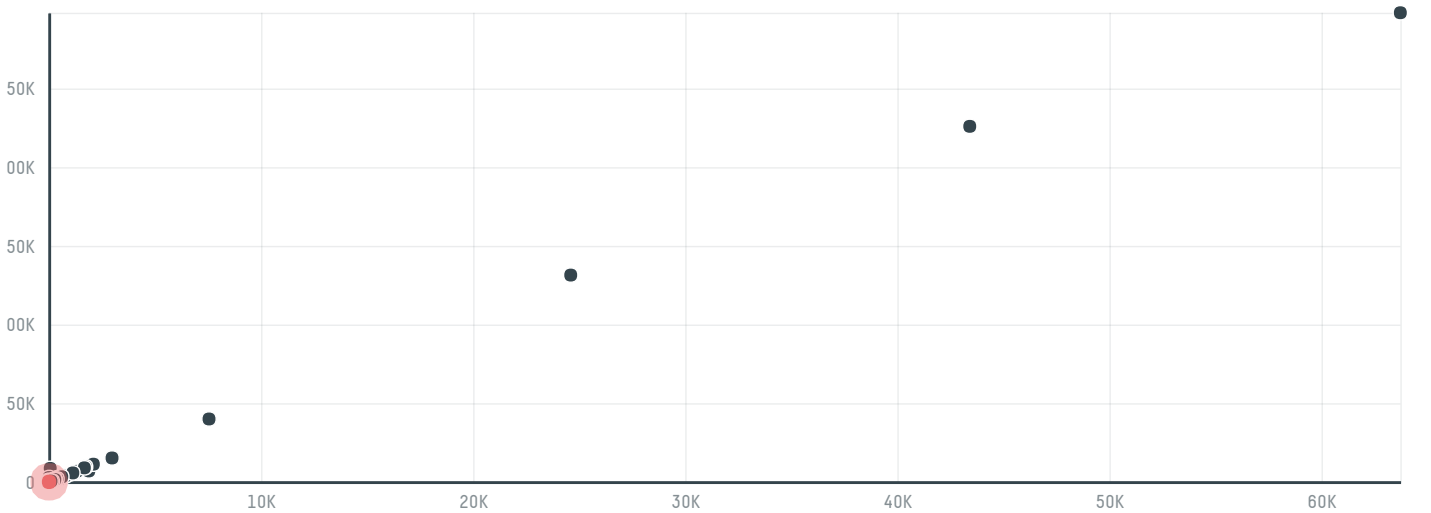

MUNICIPALITY	SOY DEFORESTATION RISK FOR FEED	CO2 EMISSIONS RISK FROM SOY DEFORESTATION FOR FEED (T CO2)
SAO JOAO	0ha	0t CO2
SULINA	0ha	0t CO2

BIOME	SOY DEFORESTATION RISK FOR FEED	CO2 EMISSIONS RISK FROM SOY DEFORESTATION FOR FEED (T CO2)
MATA ATLANTICA	0ha	0t CO2

COMPARING COMPANIES IMPORTING CHICKEN FROM BRAZIL IN 2018

Trase is a partnership between

In collaboration with

Donors

This website uses cookies to provide you with an improved user experience. By continuing to browse this site, you consent to the use of cookies and similar technologies. Please visit our [privacy policy](#) for further details.

I AGREE