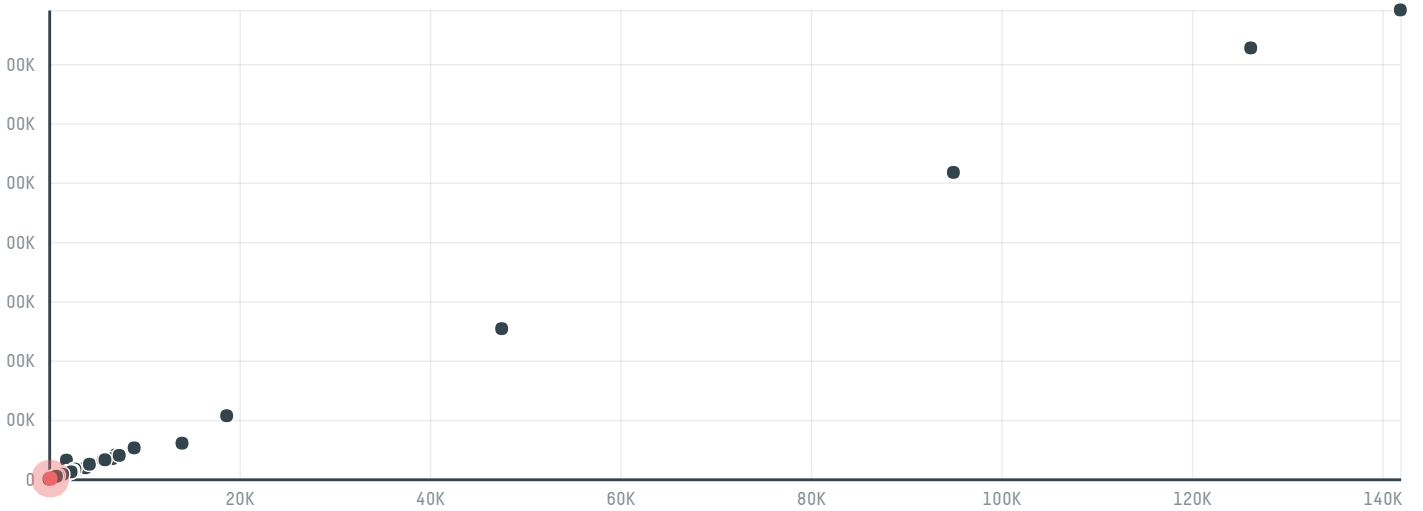

MUNICIPALITY	SOY DEFORESTATION RISK FOR FEED	CO2 EMISSIONS RISK FROM SOY DEFORESTATION FOR FEED (T CO2)
SAO JOAO	0ha	0t CO2
BIOME	SOY DEFORESTATION RISK FOR FEED	CO2 EMISSIONS RISK FROM SOY DEFORESTATION FOR FEED (T CO2)
MATA ATLANTICA	0ha	0t CO2

COMPARING COMPANIES IMPORTING CHICKEN FROM BRAZIL IN 2017

Trase is a partnership between

In collaboration with

Donors

This website uses cookies to provide you with an improved user experience. By continuing to browse this site, you consent to the use of cookies and similar technologies. Please visit our [privacy policy](#) for further details.

I AGREE