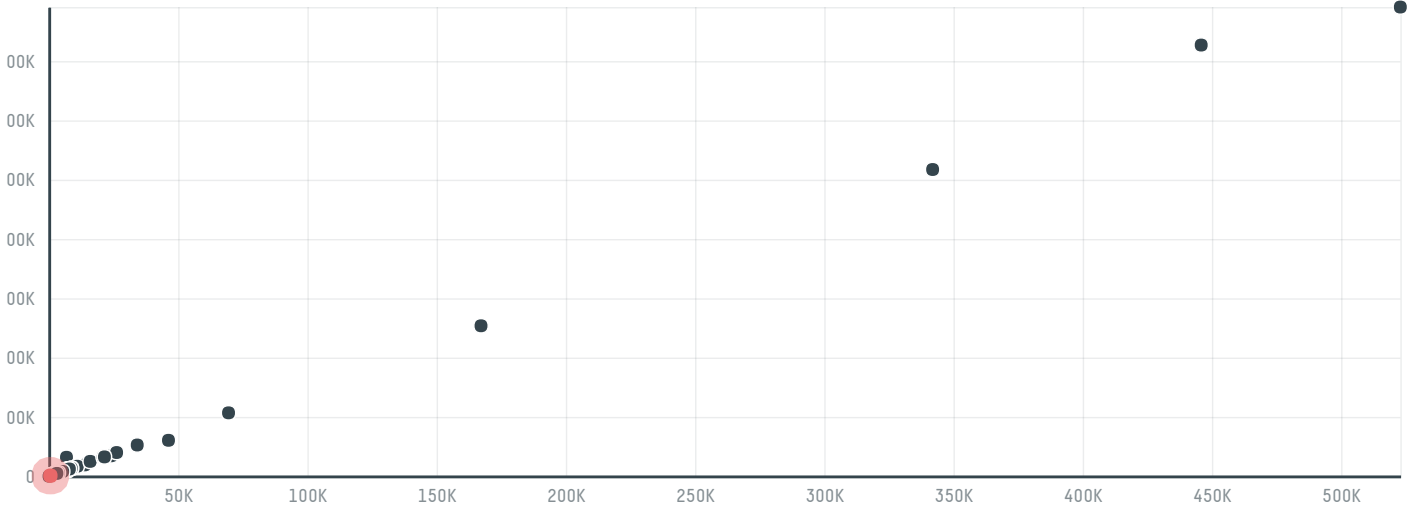

MUNICIPALITY	SOY DEFORESTATION RISK FOR FEED	CO2 EMISSIONS RISK FROM SOY DEFORESTATION FOR FEED (T CO2)
SAO JOAO	0ha	0t CO2
BIOME	SOY DEFORESTATION RISK FOR FEED	CO2 EMISSIONS RISK FROM SOY DEFORESTATION FOR FEED (T CO2)
MATA ATLANTICA	0ha	0t CO2

COMPARING COMPANIES IMPORTING CHICKEN FROM BRAZIL IN 2017

Trase is a partnership between

In collaboration with

Donors

This website uses cookies to provide you with an improved user experience. By continuing to browse this site, you consent to the use of cookies and similar technologies. Please visit our [privacy policy](#) for further details.

I AGREE