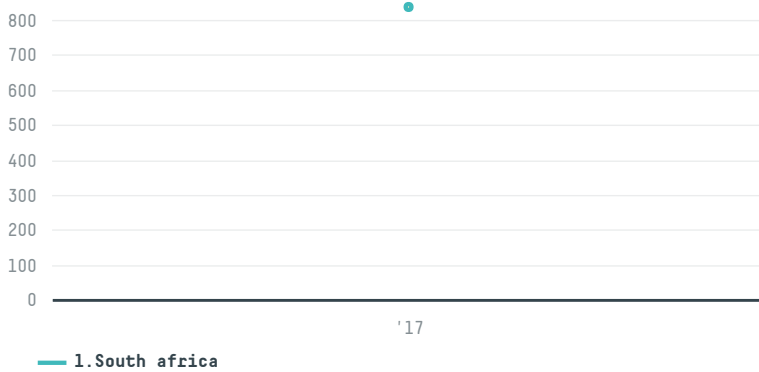

TOP DESTINATION COUNTRIES OF CHICKEN IMPORTED BY SHOPRITE CHECKERS (PTY) LTD: