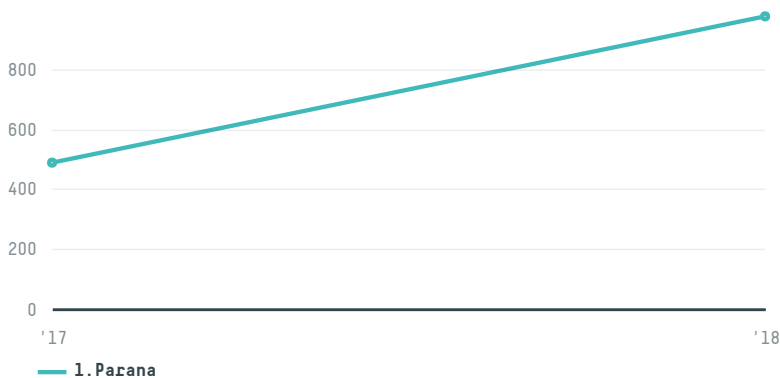

TOP DESTINATION COUNTRIES OF CHICKEN IMPORTED BY CHESTER WHOLESALE MEAT LTD: