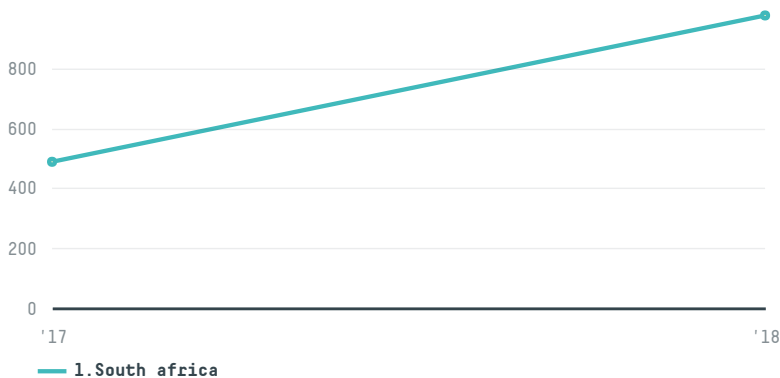

TOP DESTINATION COUNTRIES OF CHICKEN IMPORTED BY CHESTER WHOLESALE MEAT LTD: