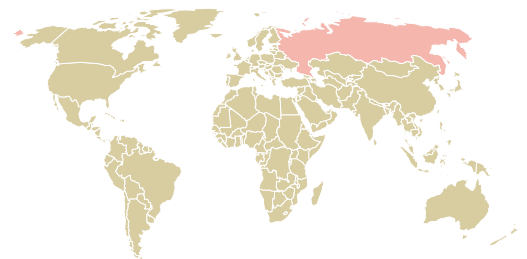

TOP DESTINATION COUNTRIES OF CHICKEN IMPORTED BY OOO MIRATORG KALININGRAD: