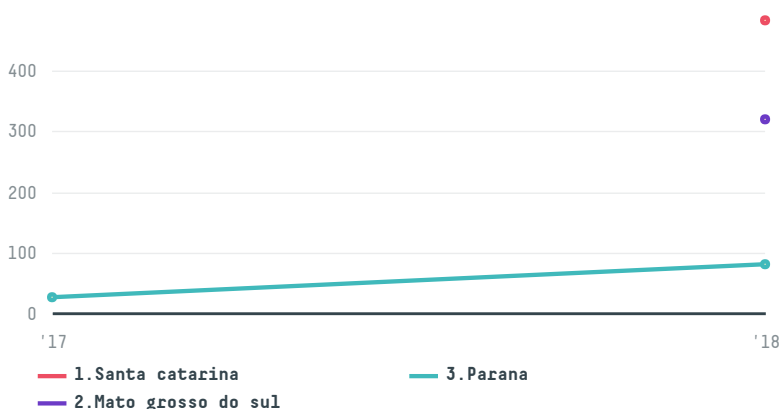

TOP DESTINATION COUNTRIES OF CHICKEN IMPORTED BY OOO MIRATORG KALININGRAD: