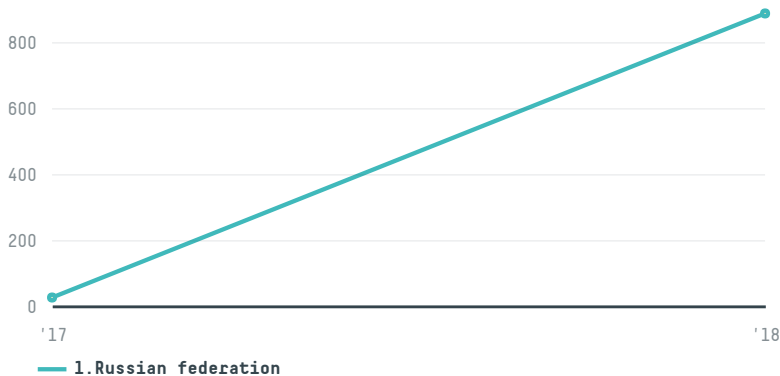

TOP DESTINATION COUNTRIES OF CHICKEN IMPORTED BY OOO MIRATORG KALININGRAD: