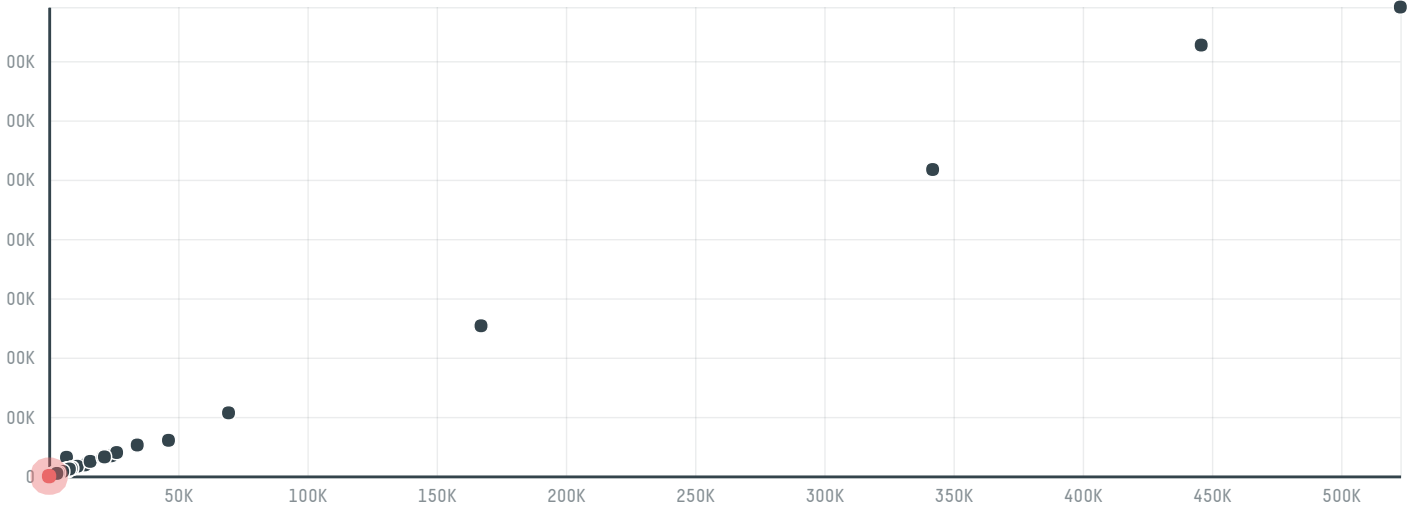

MUNICIPALITY	SOY DEFORESTATION RISK FOR FEED	CO2 EMISSIONS RISK FROM SOY DEFORESTATION FOR FEED (T CO2)
SULINA	0ha	0t CO2

BIOME	SOY DEFORESTATION RISK FOR FEED	CO2 EMISSIONS RISK FROM SOY DEFORESTATION FOR FEED (T CO2)
MATA ATLANTICA	0ha	0t CO2

COMPARING COMPANIES IMPORTING CHICKEN FROM BRAZIL IN 2017

Trase is a partnership between

In collaboration with

Donors

This website uses cookies to provide you with an improved user experience. By continuing to browse this site, you consent to the use of cookies and similar technologies. Please visit our [privacy policy](#) for further details.

I AGREE