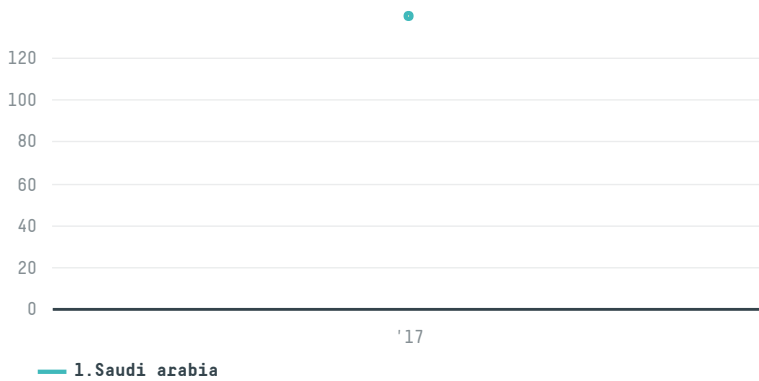

TOP DESTINATION COUNTRIES OF CHICKEN IMPORTED BY VARIETY FOOD COMPANY LLC.: