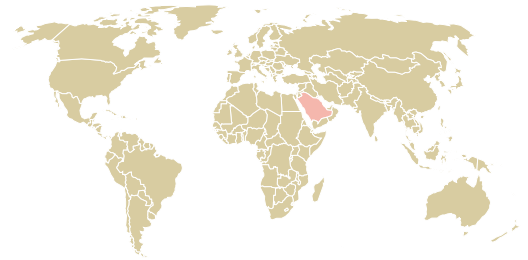

trase

Variety food company llc.

ACTIVITY COMMODITY COUNTRY YEAR
Importer **Chicken** **Brazil** **2017**

Variety food company llc. was the 806th largest importer of chicken from BRAZIL in 2017, accounting for 140 tons. The main destination of the chicken imported by Variety food company llc. is Saudi arabia, accounting for 100% of the total.

TOP DESTINATION COUNTRIES OF CHICKEN IMPORTED BY VARIETY FOOD COMPANY LLC.:

MUNICIPALITY	SOY DEFORESTATION RISK FOR FEED	CO2 EMISSIONS RISK FROM SOY DEFORESTATION FOR FEED (T CO2)
PALOTINA	0ha	0t CO2

BIOME	SOY DEFORESTATION RISK FOR FEED	CO2 EMISSIONS RISK FROM SOY DEFORESTATION FOR FEED (T CO2)
MATA ATLANTICA	0ha	0t CO2