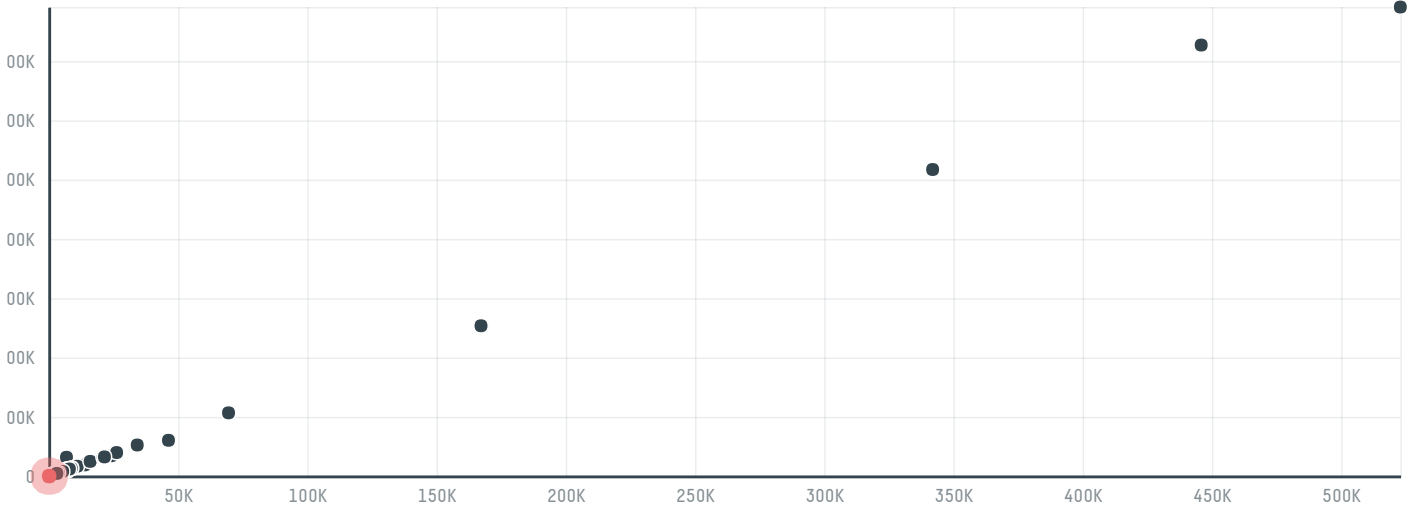

MUNICIPALITY	SOY DEFORESTATION RISK FOR FEED	CO2 EMISSIONS RISK FROM SOY DEFORESTATION FOR FEED (T CO2)
PALOTINA	0ha	0t CO2

BIOME	SOY DEFORESTATION RISK FOR FEED	CO2 EMISSIONS RISK FROM SOY DEFORESTATION FOR FEED (T CO2)
MATA ATLANTICA	0ha	0t CO2

COMPARING COMPANIES IMPORTING CHICKEN FROM BRAZIL IN 2017

Trase is a partnership between

In collaboration with

Donors

This website uses cookies to provide you with an improved user experience. By continuing to browse this site, you consent to the use of cookies and similar technologies. Please visit our [privacy policy](#) for further details.

I AGREE