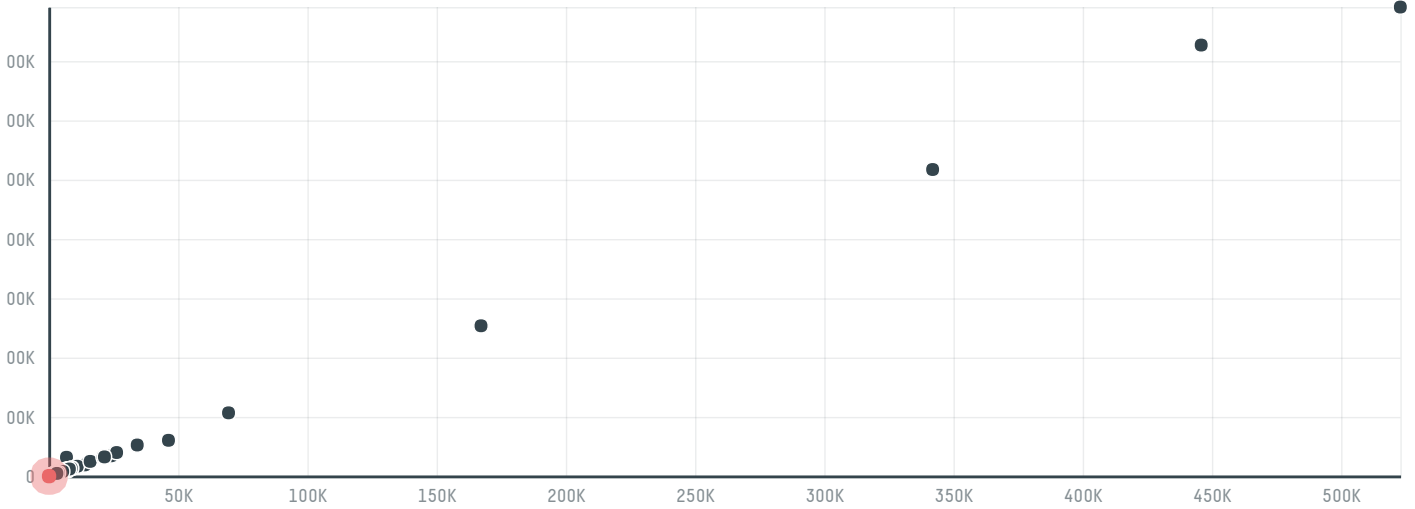

MUNICIPALITY	SOY DEFORESTATION RISK FOR FEED	CO2 EMISSIONS RISK FROM SOY DEFORESTATION FOR FEED (T CO2)
PALOTINA	0ha	0t CO2

BIOME	SOY DEFORESTATION RISK FOR FEED	CO2 EMISSIONS RISK FROM SOY DEFORESTATION FOR FEED (T CO2)
MATA ATLANTICA	0ha	0t CO2

COMPARING COMPANIES IMPORTING CHICKEN FROM BRAZIL IN 2017

Trase is a partnership between

In collaboration with

Donors

This website uses cookies to provide you with an improved user experience. By continuing to browse this site, you consent to the use of cookies and similar technologies. Please visit our [privacy policy](#) for further details.

I AGREE