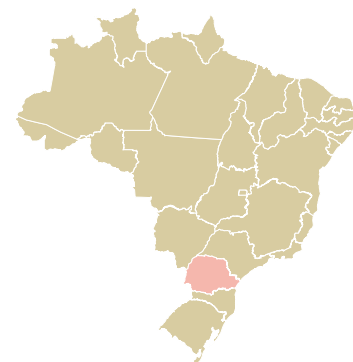

trase

Bravo products & exports in

ACTIVITY: **Importer**
COMMODITY: **Chicken**
COUNTRY: **Brazil**
YEAR: **2017**

Bravo products & exports in was the 1063rd largest importer of chicken from BRAZIL in 2017, accounting for 71 tons. The main destination of the chicken imported by Bravo products & exports in is Cuba, accounting for 100% of the total.

TOP DESTINATION COUNTRIES OF CHICKEN IMPORTED BY BRAVO PRODUCTS & EXPORTS IN:

MUNICIPALITY	SOY DEFORESTATION RISK FOR FEED	CO2 EMISSIONS RISK FROM SOY DEFORESTATION FOR FEED (T CO2)
PALOTINA	0ha	0t CO2