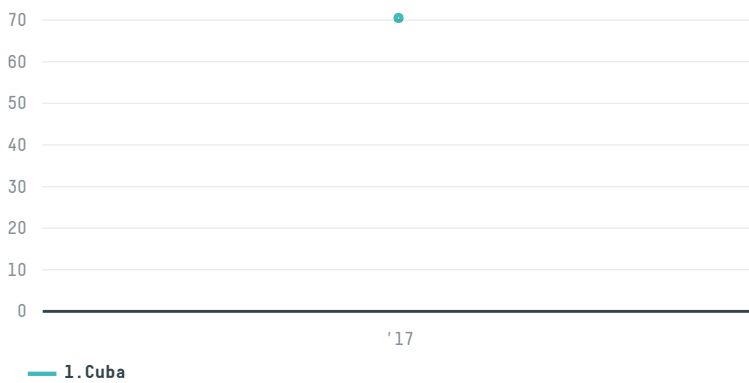

TOP DESTINATION COUNTRIES OF CHICKEN IMPORTED BY BRAVO PRODUCTS & EXPORTS IN: