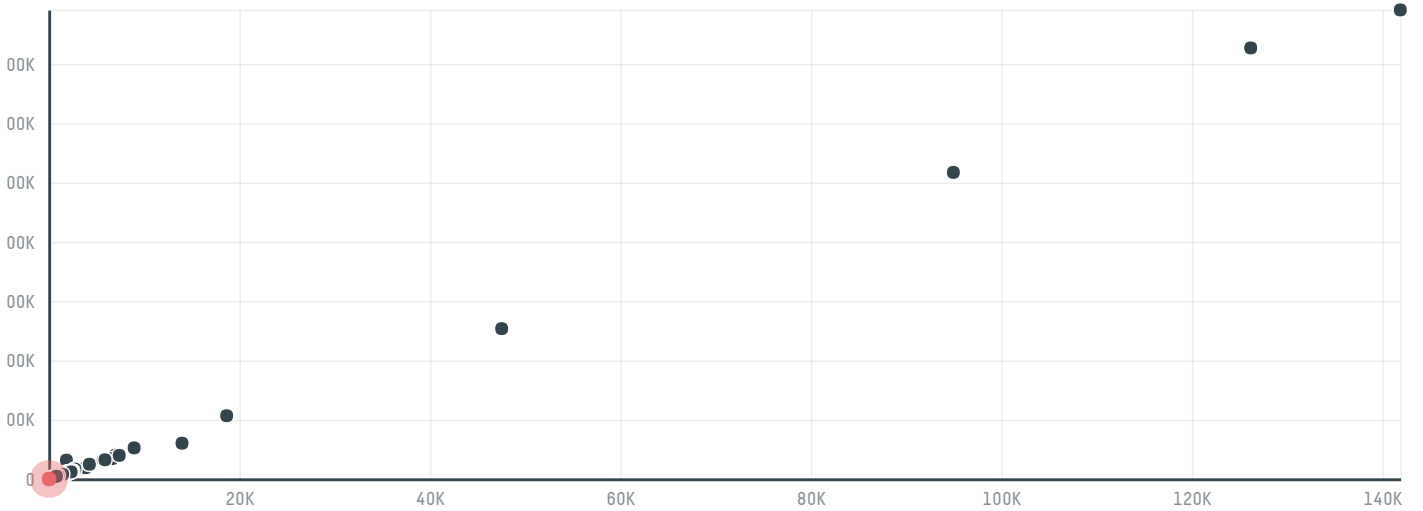

MUNICIPALITY	SOY DEFORESTATION RISK FOR FEED	CO2 EMISSIONS RISK FROM SOY DEFORESTATION FOR FEED (T CO2)
PALOTINA	0ha	0t CO2

BIOME	SOY DEFORESTATION RISK FOR FEED	CO2 EMISSIONS RISK FROM SOY DEFORESTATION FOR FEED (T CO2)
MATA ATLANTICA	0ha	0t CO2

COMPARING COMPANIES IMPORTING CHICKEN FROM BRAZIL IN 2017

Trase is a partnership between

In collaboration with

Donors

This website uses cookies to provide you with an improved user experience. By continuing to browse this site, you consent to the use of cookies and similar technologies. Please visit our [privacy policy](#) for further details.

I AGREE