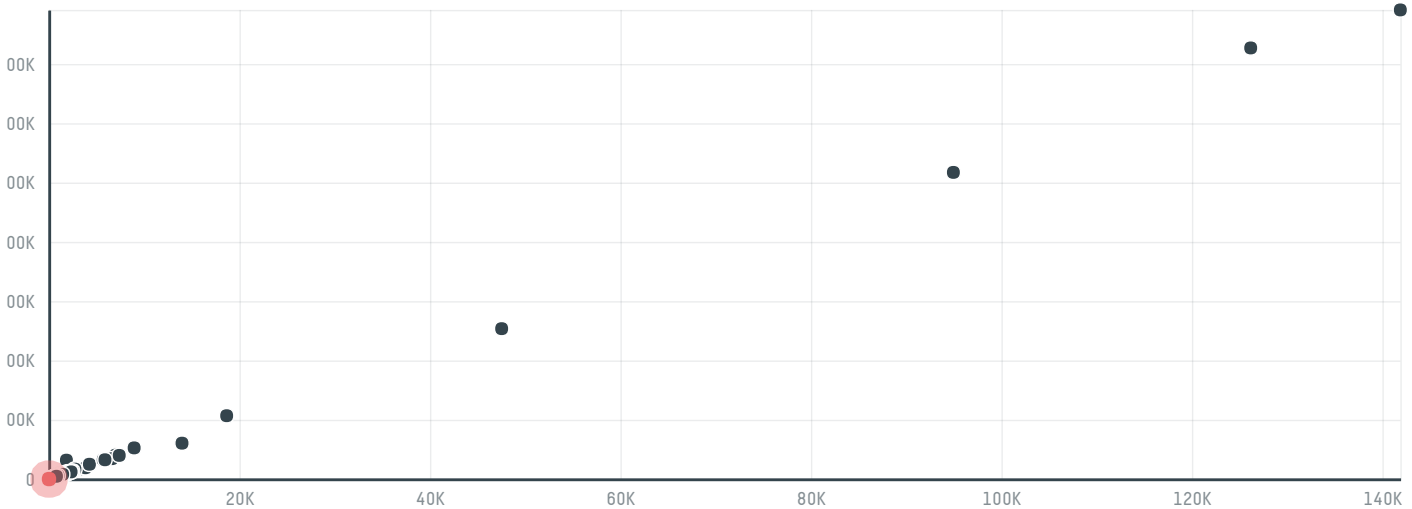

MUNICIPALITY	SOY DEFORESTATION RISK FOR FEED	CO2 EMISSIONS RISK FROM SOY DEFORESTATION FOR FEED (T CO2)
SAO MIGUEL DO IGUACU	0ha	0t CO2

BIOME	SOY DEFORESTATION RISK FOR FEED	CO2 EMISSIONS RISK FROM SOY DEFORESTATION FOR FEED (T CO2)
MATA ATLANTICA	0ha	0t CO2

COMPARING COMPANIES IMPORTING CHICKEN FROM BRAZIL IN 2017

Trase is a partnership between

In collaboration with

Donors

This website uses cookies to provide you with an improved user experience. By continuing to browse this site, you consent to the use of cookies and similar technologies. Please visit our [privacy policy](#) for further details.

I AGREE