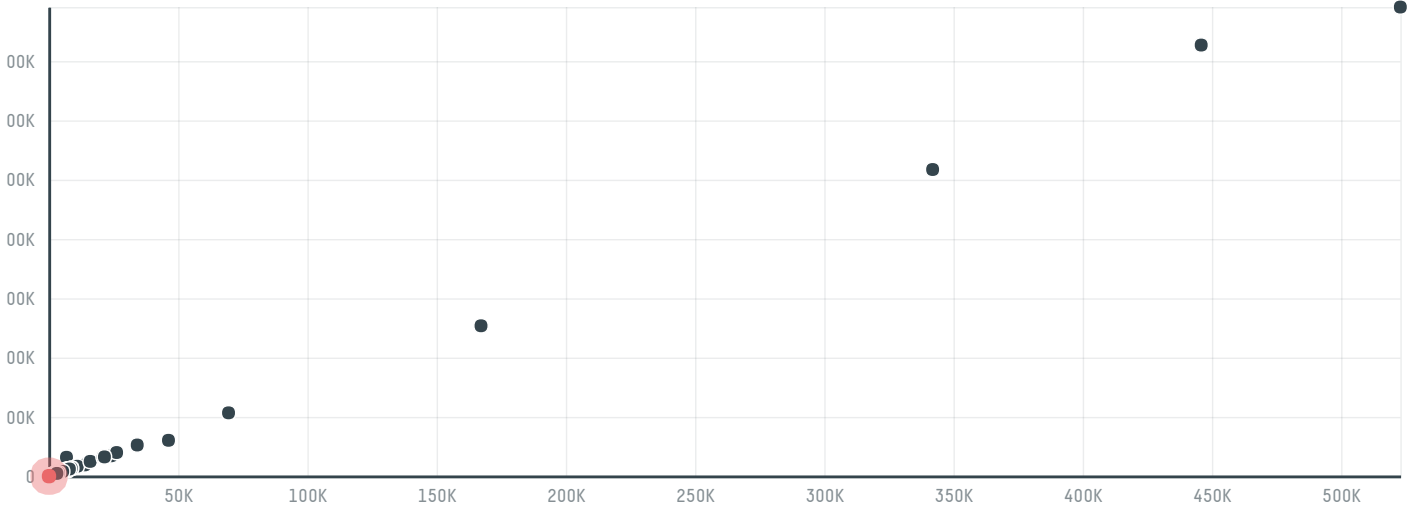

MUNICIPALITY	SOY DEFORESTATION RISK FOR FEED	CO2 EMISSIONS RISK FROM SOY DEFORESTATION FOR FEED (T CO2)
SAO MIGUEL DO IGUACU	0ha	0t CO2

BIOME	SOY DEFORESTATION RISK FOR FEED	CO2 EMISSIONS RISK FROM SOY DEFORESTATION FOR FEED (T CO2)
MATA ATLANTICA	0ha	0t CO2

COMPARING COMPANIES IMPORTING CHICKEN FROM BRAZIL IN 2017

Trase is a partnership between

In collaboration with

Donors

This website uses cookies to provide you with an improved user experience. By continuing to browse this site, you consent to the use of cookies and similar technologies. Please visit our [privacy policy](#) for further details.

I AGREE