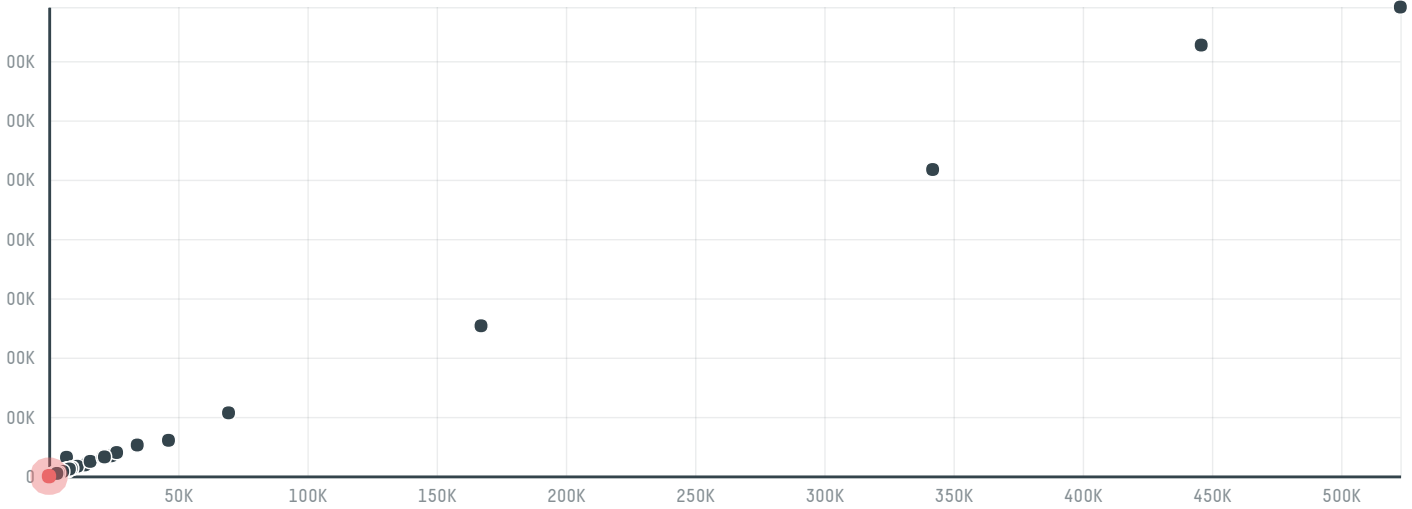

MUNICIPALITY	SOY DEFORESTATION RISK FOR FEED	CO2 EMISSIONS RISK FROM SOY DEFORESTATION FOR FEED (T CO2)
CASCABEL	0ha	0t CO2

BIOME	SOY DEFORESTATION RISK FOR FEED	CO2 EMISSIONS RISK FROM SOY DEFORESTATION FOR FEED (T CO2)
MATA ATLANTICA	0ha	0t CO2

COMPARING COMPANIES IMPORTING CHICKEN FROM BRAZIL IN 2017

Trase is a partnership between

In collaboration with

Donors

This website uses cookies to provide you with an improved user experience. By continuing to browse this site, you consent to the use of cookies and similar technologies. Please visit our [privacy policy](#) for further details.

I AGREE