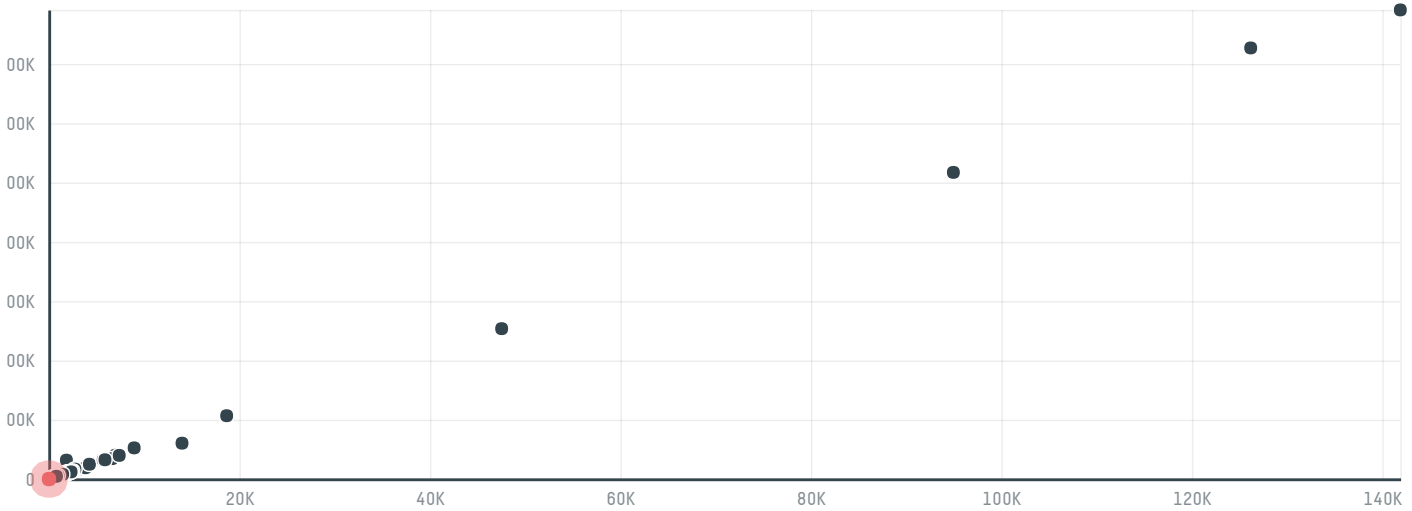

MUNICIPALITY	SOY DEFORESTATION RISK FOR FEED	CO2 EMISSIONS RISK FROM SOY DEFORESTATION FOR FEED (T CO2)
CASCABEL	0ha	0t CO2

BIOME	SOY DEFORESTATION RISK FOR FEED	CO2 EMISSIONS RISK FROM SOY DEFORESTATION FOR FEED (T CO2)
MATA ATLANTICA	0ha	0t CO2

COMPARING COMPANIES IMPORTING CHICKEN FROM BRAZIL IN 2017

Trase is a partnership between

In collaboration with

Donors

This website uses cookies to provide you with an improved user experience. By continuing to browse this site, you consent to the use of cookies and similar technologies. Please visit our [privacy policy](#) for further details.

I AGREE